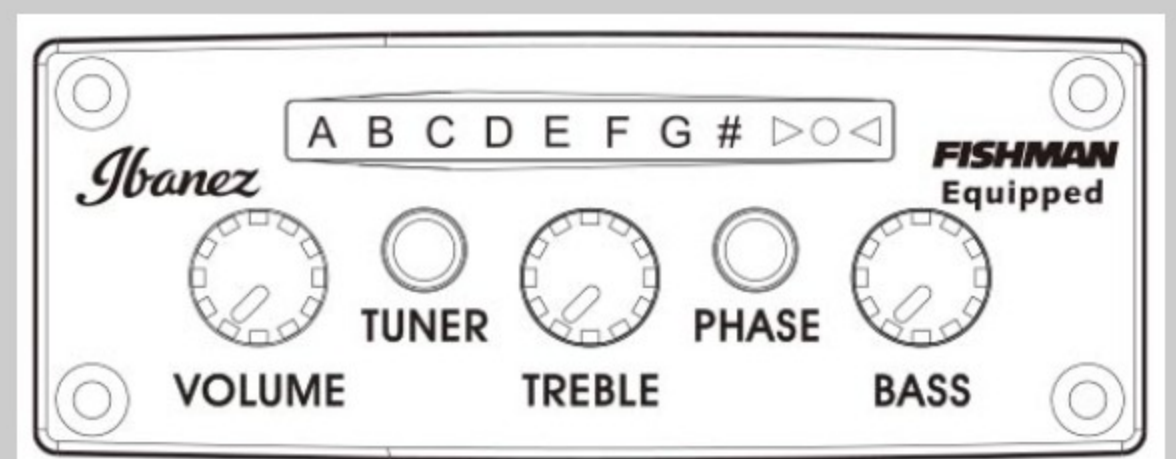

TOD10N

COLOR VARIATION :

TKF : Transparent Black Flat

SHARE :

ARTIST DETAIL >

SPEC

SPECS

body shape	FRH body
bracing	Fan Bracing for FRH
top	Solid Sitka Spruce top
back & sides	Sapele back & Sapele sides
neck	C Shape / Nyatoh neck
fretboard	Walnut fretboard
bridge	Walnut bridge
body binding	Pearloid Binding
inlay	Tree of Death inlay
tuning machine	Gold Classical tuners
number of frets	22
strings	D'Addario® XTC45
string gauge	.028/.032/.040/.028W/.035W/.044W
string space	11.6mm
factory tuning	1E,2B,3G,4D,5A,6E
pickup	Fishman® Sonicore
preamp	Ibanez AEQ210TF preamp w/Onboard tuner
output jack	1/4" output
battery	9V battery

NECK DIMENSIONS

Scale :	648mm
a : Width	46mm at NUT
b : Width	58mm at 14F
c : Thickness	21mm at 1F
d : Thickness	22mm at 7F
Radius :	400mmR

DESCRIPTION +

BODY DIMENSIONS

a : Length	17 5/16"
b : Width	14 3/16"
c : Max Depth	1 15/16"

DESCRIPTION +

PREAMP

DESCRIPTION

+