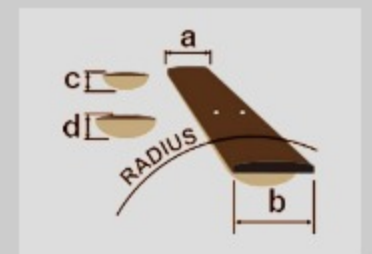

# TOD10N

COLOR VARIATION : 

TKF : Transparent Black Flat

SHARE :  

ARTIST DETAIL >

### SPECS

body shape	FRH body
bracing	Fan Bracing for FRH
top	Solid Sitka Spruce top
back & sides	Sapele back & Sapele sides
neck	C Shape / Nyatoh neck
fretboard	Walnut fretboard
bridge	Walnut bridge
body binding	Pearloid Binding
inlay	Tree of Death inlay
tuning machine	Gold Classical tuners
number of frets	22
strings	D'Addario® XTC45
string gauge	.028/.032/.040/.028W/.035W/.044W
string space	11.6mm
factory tuning	1E,2B,3G,4D,5A,6E
pickup	Fishman® Sonicore
preamp	Ibanez AEQ210TF preamp w/Onboard tuner
output jack	1/4" output
battery	9V battery

### NECK DIMENSIONS

Scale :	648mm
a : Width	46mm at NUT
b : Width	58mm at 14F
c : Thickness	21mm at 1F
d : Thickness	22mm at 7F
Radius :	400mmR

DESCRIPTION +

### BODY DIMENSIONS

a : Length	17 5/16"
b : Width	14 3/16"
c : Max Depth	1 15/16"

DESCRIPTION +