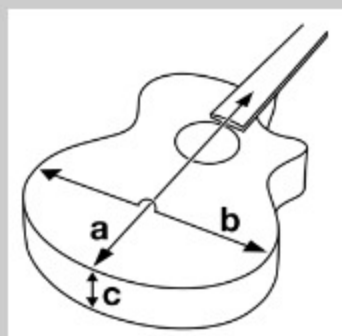

### SPECS

body shape	FRH body
bracing	Fan Bracing for FRH
top	Solid Sitka Spruce top
back & sides	Sapele back & Sapele sides
neck	C Shape / Nyatoh neck
fretboard	Walnut fretboard
bridge	Walnut bridge
body binding	Pearloid Binding
inlay	Tree of Death inlay
tuning machine	Gold Classical tuners
number of frets	22
strings	D'Addario® XTC45
string gauge	.028/.032/.040/.028W/.035W/.044W
string space	11.6mm
factory tuning	1E,2B,3G,4D,5A,6E
pickup	Fishman® Sonicore
preamp	Ibanez AEQ210TF preamp w/Onboard tuner
output jack	1/4" output
battery	9V battery

### NECK DIMENSIONS

Scale :	648mm
a : Width	46mm at NUT
b : Width	58mm at 14F
c : Thickness	21mm at 1F
d : Thickness	22mm at 7F
Radius :	400mmR

DESCRIPTION +

### BODY DIMENSIONS

a : Length	17 5/16"
b : Width	14 3/16"
c : Max Depth	1 15/16"

DESCRIPTION +