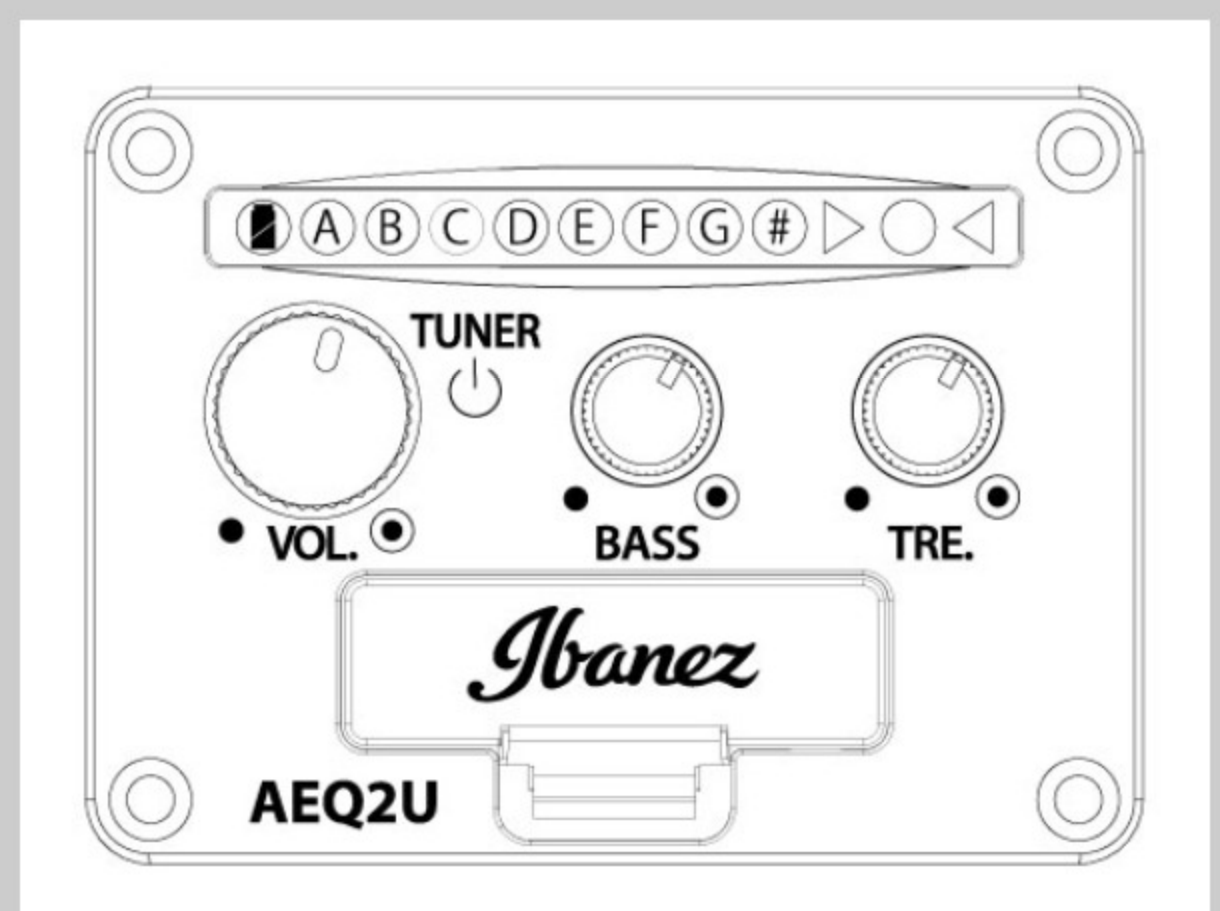

UEW12ACE

COLOR VARIATION :

OPN : Open Pore Natural

¥ 33,000 (本体価格 ¥ 30,000)

SHARE :

SPEC

SPEC

body shape	Cutaway Concert Style EW body
top	Acacia top
back & sides	Acacia back & Acacia sides
neck	Okoume
fretboard	Purpleheart fretboard
bridge	Purpleheart bridge
body binding	Black
back strip inlay	Black
inlay	Maple dot inlay
soundhole rosette	Maple
tuning machine	Grover® Chrome Open Gear tuners w/Black knobs
number of frets	19
strings	Ibanez/Aquila® NYLBLACK Ukulele strings
pickup	Ibanez Under Saddle pickup
preamp	Ibanez AEQ2U preamp w/Onboard tuner
output jack	1/4" Endpin Jack
battery	2032 size Coin Lithium Battery (3V) *2

NECK DIMENSIONS

Scale :	382mm
a : Width	35mm at NUT
b : Width	44mm at 14F
c : Thickness	17.6mm at 1F
d : Thickness	20.6mm at 7F
Radius :	FLAT

DESCRIPTION +

BODY DIMENSIONS

a : Length	10 1/2"
b : Width	8 1/4"
c : Max Depth	2 3/4"

DESCRIPTION +

PREAMP

DESCRIPTION

+