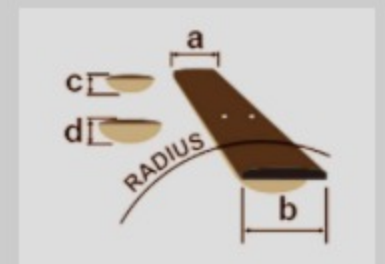

UEW12ACE

COLOR VARIATION : 

OPN : Open Pore Natural

¥ 33,000 (本体価格 ¥ 30,000)

SHARE :  

SPEC

SPEC

body shape	Cutaway Concert Style EW body
top	Acacia top
back & sides	Acacia back & Acacia sides
neck	Okoume
fretboard	Purpleheart fretboard
bridge	Purpleheart bridge
body binding	Black
back strip inlay	Black
inlay	Maple dot inlay
soundhole rosette	Maple
tuning machine	Grover® Chrome Open Gear tuners w/Black knobs
number of frets	19
strings	Ibanez/Aquila® NYLBLACK Ukulele strings
pickup	Ibanez Under Saddle pickup
preamp	Ibanez AEQ2U preamp w/Onboard tuner
output jack	1/4" Endpin Jack
battery	2032 size Coin Lithium Battery (3V) *2

NECK DIMENSIONS

Scale :	382mm
a : Width	35mm at NUT
b : Width	44mm at 14F
c : Thickness	17.6mm at 1F
d : Thickness	20.6mm at 7F
Radius :	FLAT

DESCRIPTION +

BODY DIMENSIONS

a : Length	10 1/2"
b : Width	8 1/4"
c : Max Depth	2 3/4"