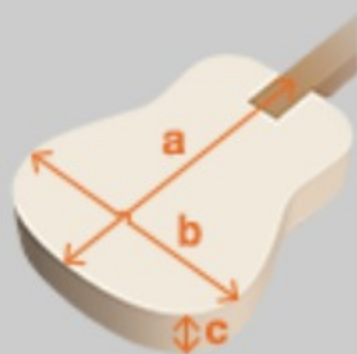

UEW12ACE

COLOR VARIATION : 

OPN : Open Pore Natural

¥ 33,000 (本体価格 ¥ 30,000)

SHARE :  

SPEC

SPEC

body shape	Cutaway Concert Style EW body
top	Acacia top
back & sides	Acacia back & Acacia sides
neck	Okoume
fretboard	Purpleheart fretboard
bridge	Purpleheart bridge
body binding	Black
back strip inlay	Black
inlay	Maple dot inlay
soundhole rosette	Maple
tuning machine	Grover® Chrome Open Gear tuners w/Black knobs
number of frets	19
strings	Ibanez/Aquila® NYLBLACK Ukulele strings
pickup	Ibanez Under Saddle pickup
preamp	Ibanez AEQ2U preamp w/Onboard tuner
output jack	1/4" Endpin Jack
battery	2032 size Coin Lithium Battery (3V) *2

NECK DIMENSIONS

Scale :	382mm
a : Width	35mm at NUT
b : Width	44mm at 14F
c : Thickness	17.6mm at 1F
d : Thickness	20.6mm at 7F
Radius :	FLAT

DESCRIPTION +

BODY DIMENSIONS

a : Length	10 1/2"
b : Width	8 1/4"
c : Max Depth	2 3/4"

DESCRIPTION +

PREAMP

DESCRIPTION

+