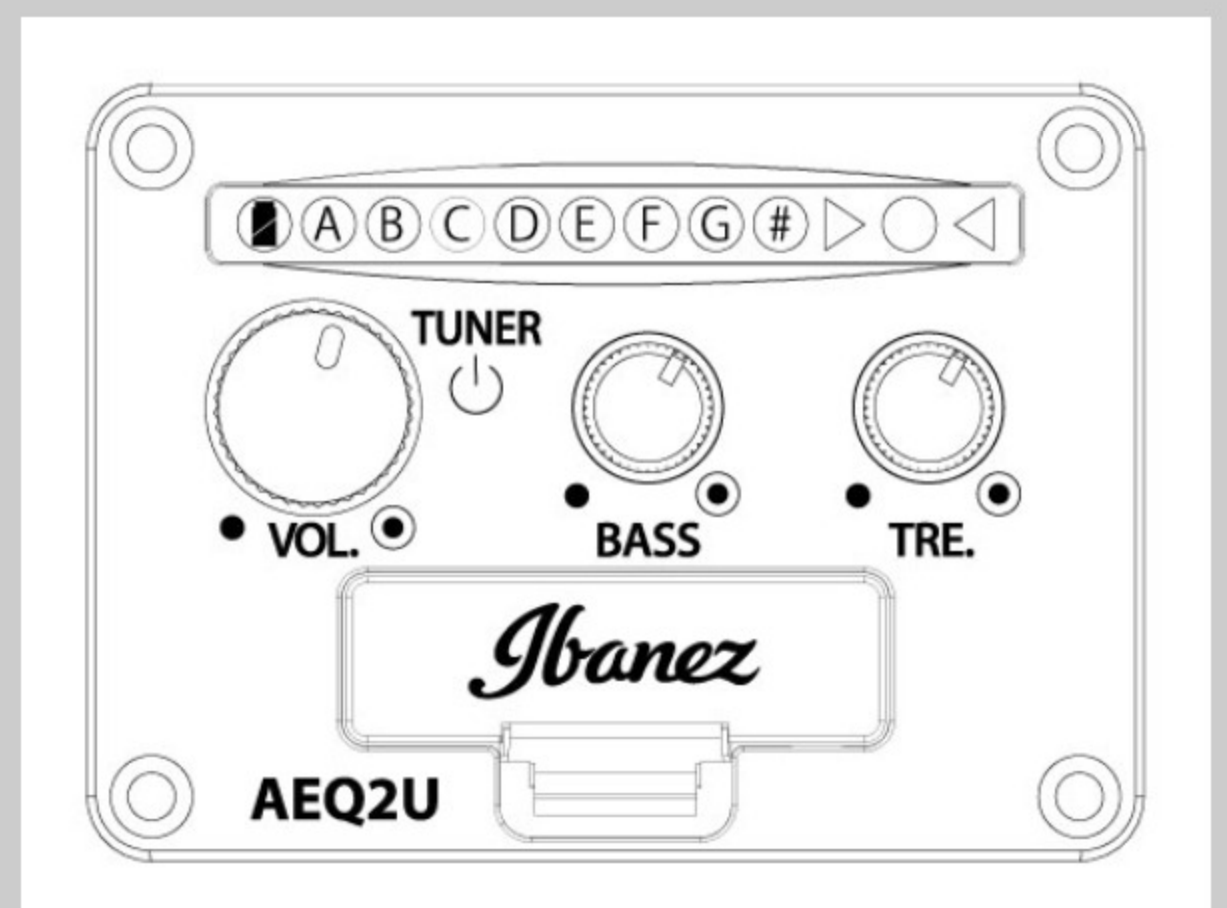

UEW12E

COLOR VARIATION :

OPN : Open Pore Natural

¥ 33,000 (本体価格 ¥ 30,000)

SHARE :

SPEC

SPEC

body shape	Cutaway Concert Style EW body
top	Flamed Maple top
back & sides	Flamed Maple back & Flamed Maple sides
neck	Okoume
fretboard	Purpleheart fretboard
bridge	Purpleheart bridge
body binding	Ivory
inlay	Maple dot inlay
soundhole rosette	Maple
tuning machine	Grover® Chrome Open Gear tuners w/Black knobs
number of frets	19
saddle material	Compensated saddle
strings	Ibanez/Aquila® NYLBLACK Ukulele strings
pickup	Ibanez Under Saddle pickup
preamp	Ibanez AEQ2U preamp w/Onboard tuner
output jack	1/4" Endpin Jack
battery	2032 size Coin Lithium Battery (3V) *2
finish top	Open pore
finish back and sides	Open pore
finish neck back	Open pore

NECK DIMENSIONS

Scale :	382mm
a : Width	35mm at NUT
b : Width	44mm at 14F
c : Thickness	17.6mm at 1F
d : Thickness	20.6mm at 7F
Radius :	FLAT

DESCRIPTION +

BODY DIMENSIONS

a : Length	10 1/2"
b : Width	8 1/4"
c : Max Depth	2 3/4"

DESCRIPTION +

PREAMP

DESCRIPTION

+