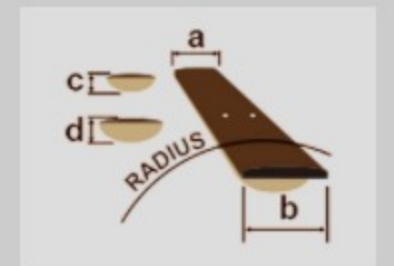

UEW12E

COLOR VARIATION : 

OPN : Open Pore Natural

¥ 33,000 (本体価格 ¥ 30,000)

SHARE :  

SPEC

SPEC

body shape	Cutaway Concert Style EW body
top	Flamed Maple top
back & sides	Flamed Maple back & Flamed Maple sides
neck	Okoume
fretboard	Purpleheart fretboard
bridge	Purpleheart bridge
body binding	Ivory
inlay	Maple dot inlay
soundhole rosette	Maple
tuning machine	Grover® Chrome Open Gear tuners w/Black knobs
number of frets	19
saddle material	Compensated saddle
strings	Ibanez/Aquila® NYLBLACK Ukulele strings
pickup	Ibanez Under Saddle pickup
preamp	Ibanez AEQ2U preamp w/Onboard tuner
output jack	1/4" Endpin Jack
battery	2032 size Coin Lithium Battery (3V) *2
finish top	Open pore
finish back and sides	Open pore
finish neck back	Open pore

NECK DIMENSIONS

Scale :	382mm
a : Width	35mm at NUT
b : Width	44mm at 14F
c : Thickness	17.6mm at 1F
d : Thickness	20.6mm at 7F
Radius :	FLAT

DESCRIPTION +

BODY DIMENSIONS

a : Length	10 1/2"
b : Width	8 1/4"
c : Max Depth	2 3/4"