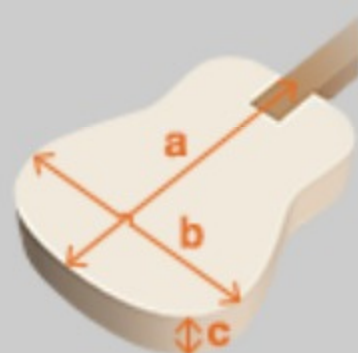

UEW12E

COLOR VARIATION : 

OPN : Open Pore Natural

¥ 33,000 (本体価格 ¥ 30,000)

SHARE :  

SPEC

SPEC

body shape	Cutaway Concert Style EW body
top	Flamed Maple top
back & sides	Flamed Maple back & Flamed Maple sides
neck	Okoume
fretboard	Purpleheart fretboard
bridge	Purpleheart bridge
body binding	Ivory
inlay	Maple dot inlay
soundhole rosette	Maple
tuning machine	Grover® Chrome Open Gear tuners w/Black knobs
number of frets	19
saddle material	Compensated saddle
strings	Ibanez/Aquila® NYLBLACK Ukulele strings
pickup	Ibanez Under Saddle pickup
preamp	Ibanez AEQ2U preamp w/Onboard tuner
output jack	1/4" Endpin Jack
battery	2032 size Coin Lithium Battery (3V) *2
finish top	Open pore
finish back and sides	Open pore
finish neck back	Open pore

NECK DIMENSIONS

Scale :	382mm
a : Width	35mm at NUT
b : Width	44mm at 14F
c : Thickness	17.6mm at 1F
d : Thickness	20.6mm at 7F
Radius :	FLAT

DESCRIPTION +

BODY DIMENSIONS

a : Length	10 1/2"
b : Width	8 1/4"
c : Max Depth	2 3/4"

DESCRIPTION +

PREAMP

DESCRIPTION

+