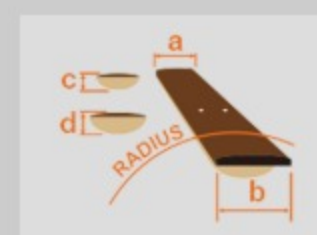

# UEW12E

OPN : Open Pore Natural

COLOR VARIATION :

SHARE :  

### SPEC

body shape	Cutaway Concert Style EW body
top	Flamed Maple top
back & sides	Flamed Maple back & Flamed Maple sides
neck	Okoume
fretboard	Purpleheart
bridge	Purpleheart
body binding	Black
inlay	Maple dot fretboard inlay
soundhole rosette	Maple rosette
tuning machine	Grover® Chrome Open Gear tuners w/Black knobs
number of frets	19
saddle material	Compensated saddle
strings	Ibanez/Aquila® NYLBLACK Ukulele strings
string space	13mm
pickup	Ibanez Undersaddle pickup
preamp	Ibanez AEQ2U preamp w/Onboard tuner
output jack	1/4" Endpin Jack
battery	2032 size Coin Lithium Battery (3V) *2
finish top	Open Pore
finish back and sides	Open Pore
finish neck back	Open Pore

### NECK DIMENSIONS

Scale :	382mm
a : Width	35mm at NUT
b : Width	44mm at 14F
c : Thickness	17.6mm at 1F
d : Thickness	20.6mm at 7F
Radius :	Flat

### BODY DIMENSIONS

a : Length	10 1/2"
b : Width	8 1/4"
c : Max Depth	2 3/4"