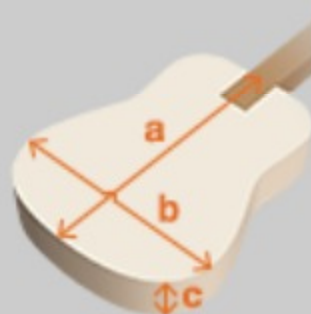

## SPEC

### SPEC

body shape	Cutaway Concert Style EW body
top	Flamed Maple top
back & sides	Flamed Maple back & Flamed Maple sides
neck	Okoume
fretboard	Purpleheart
bridge	Purpleheart
body binding	Black
inlay	Maple dot fretboard inlay
soundhole rosette	Maple rosette
tuning machine	Grover® Chrome Open Gear tuners w/Black knobs
number of frets	19
saddle material	Compensated saddle
strings	Ibanez/Aquila® NYLBLACK Ukulele strings
string space	13mm
pickup	Ibanez Undersaddle pickup
preamp	Ibanez AEQ2U preamp w/Onboard tuner
output jack	1/4" Endpin Jack
battery	2032 size Coin Lithium Battery (3V) *2
finish top	Open Pore
finish back and sides	Open Pore
finish neck back	Open Pore

### NECK DIMENSIONS

Scale :	382mm
a : Width	35mm at NUT
b : Width	44mm at 14F
c : Thickness	17.6mm at 1F
d : Thickness	20.6mm at 7F
Radius :	Flat

### BODY DIMENSIONS

a : Length	10 1/2"
b : Width	8 1/4"
c : Max Depth	2 3/4"