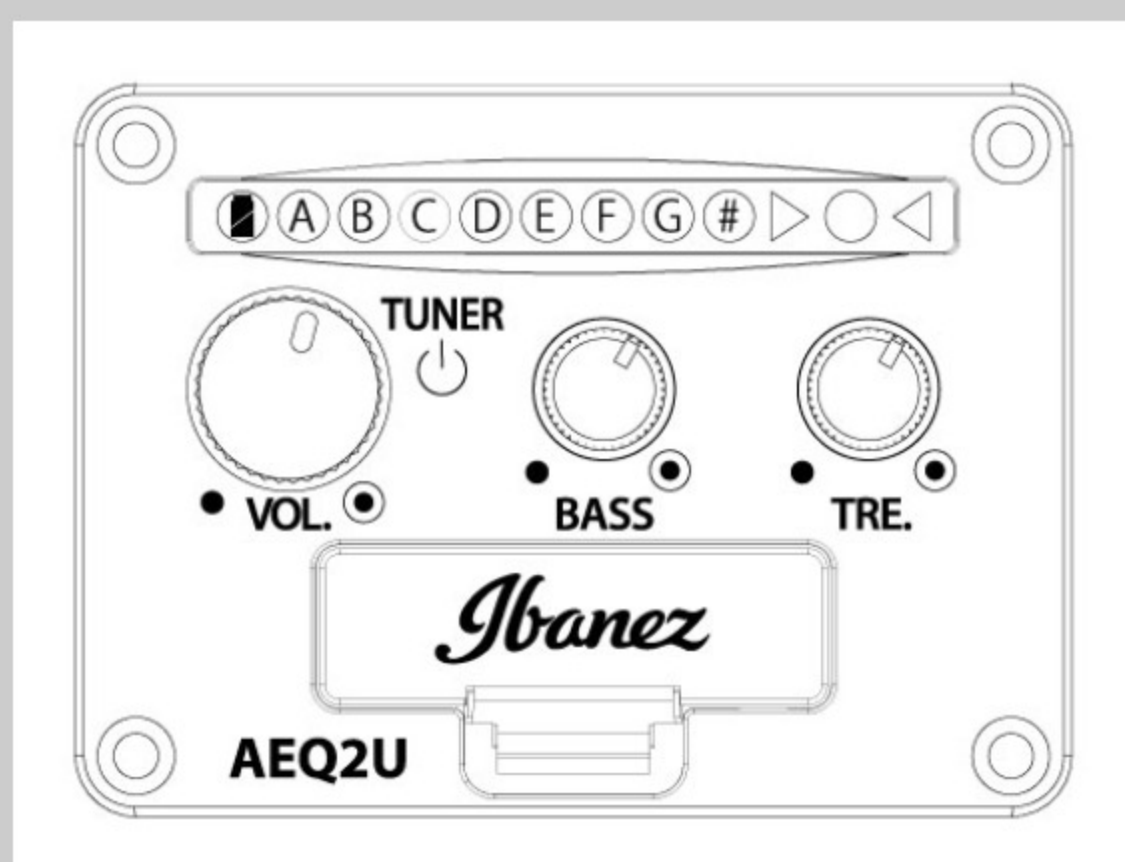

UEW12E

COLOR VARIATION :

OPN : Open Pore Natural

SHARE :

SPEC

SPECS

body shape	Cutaway Concert Style EW body
top	Flamed Maple top
back & sides	Flamed Maple back & Flamed Maple sides
neck	Okoume
fretboard	Purpleheart
bridge	Purpleheart
body binding	Black
inlay	Maple dot fretboard inlay
soundhole rosette	Maple rosette
tuning machine	Chrome Open Gear tuners
number of frets	19
saddle material	Compensated saddle
strings	Ibanez/Aquila® NYLBLACK Ukulele strings
string space	13mm
pickup	Ibanez Undersaddle pickup
preamp	Ibanez AEQ2U preamp w/Onboard tuner
output jack	1/4" Endpin Jack
battery	2032 size Coin Lithium Battery (3V) *2
finish top	Open Pore
finish back and sides	Open Pore
finish neck back	Open Pore

NECK DIMENSIONS

Scale :	382mm
a : Width	35mm at NUT
b : Width	44mm at 14F
c : Thickness	17.6mm at 1F
d : Thickness	20.6mm at 7F
Radius :	Flat

DESCRIPTION +

BODY DIMENSIONS

a : Length	10 1/2"
b : Width	8 1/4"
c : Max Depth	2 3/4"

DESCRIPTION +

PREAMP

DESCRIPTION +