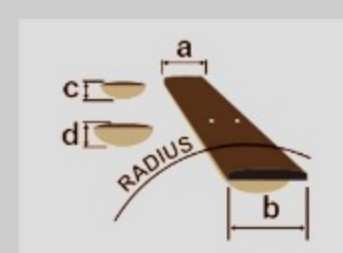

UEW12E

COLOR VARIATION :

OPN : Open Pore Natural

SHARE :  

SPEC

SPECS

body shape	Cutaway Concert Style EW body
top	Flamed Maple top
back & sides	Flamed Maple back & Flamed Maple sides
neck	Okoume
fretboard	Purpleheart
bridge	Purpleheart
body binding	Black
inlay	Maple dot fretboard inlay
soundhole rosette	Maple rosette
tuning machine	Chrome Open Gear tuners
number of frets	19
saddle material	Compensated saddle
strings	Ibanez/Aquila® NYLBLACK Ukulele strings
string space	13mm
pickup	Ibanez Undersaddle pickup
preamp	Ibanez AEQ2U preamp w/Onboard tuner
output jack	1/4" Endpin Jack
battery	2032 size Coin Lithium Battery (3V) *2
finish top	Open Pore
finish back and sides	Open Pore
finish neck back	Open Pore

NECK DIMENSIONS

Scale :	382mm
a : Width	35mm at NUT
b : Width	44mm at 14F
c : Thickness	17.6mm at 1F
d : Thickness	20.6mm at 7F
Radius :	Flat

DESCRIPTION +

BODY DIMENSIONS

a : Length	10 1/2"
b : Width	8 1/4"
c : Max Depth	2 3/4"