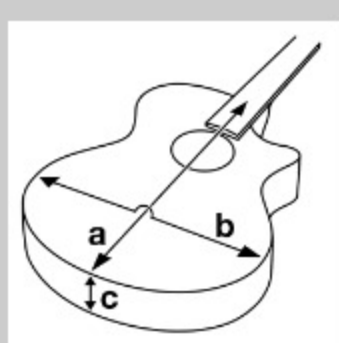

UEW12E

COLOR VARIATION :

OPN : Open Pore Natural

SHARE :  

SPEC

SPECS

body shape	Cutaway Concert Style EW body
top	Flamed Maple top
back & sides	Flamed Maple back & Flamed Maple sides
neck	Okoume
fretboard	Purpleheart
bridge	Purpleheart
body binding	Black
inlay	Maple dot fretboard inlay
soundhole rosette	Maple rosette
tuning machine	Chrome Open Gear tuners
number of frets	19
saddle material	Compensated saddle
strings	Ibanez/Aquila® NYLBLACK Ukulele strings
string space	13mm
pickup	Ibanez Undersaddle pickup
preamp	Ibanez AEQ2U preamp w/Onboard tuner
output jack	1/4" Endpin Jack
battery	2032 size Coin Lithium Battery (3V) *2
finish top	Open Pore
finish back and sides	Open Pore
finish neck back	Open Pore

NECK DIMENSIONS

Scale :	382mm
a : Width	35mm at NUT
b : Width	44mm at 14F
c : Thickness	17.6mm at 1F
d : Thickness	20.6mm at 7F
Radius :	Flat

DESCRIPTION +

BODY DIMENSIONS

a : Length	10 1/2"
b : Width	8 1/4"
c : Max Depth	2 3/4"