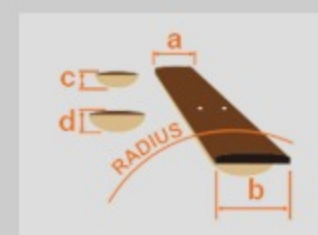

UEW13MEE

DBO : Dark Brown Open Pore

COLOR VARIATION :

SHARE :  

SPEC

SPEC

body shape	Cutaway Concert Style EW body
top	Macassar Ebony top
back & sides	Macassar Ebony back & Macassar Ebony sides
neck	UEW / Okoume neck
fretboard	Purpleheart fretboard
bridge	Purpleheart bridge
inlay	Maple dot
soundhole rosette	Maple rosette
tuning machine	Grover® Chrome Open Gear tuner with Black Knob
nut material	Plastic
number of frets	19
saddle material	Plastic
strings	Aquila® Nylblack
string gauge	.024/.032/.037/.026
string space	13mm
factory tuning	1A, 2E, 3C, 4G
pickup	Ibanez Undersaddle
preamp	Ibanez AEQ2U preamp w/Onboard tuner
output jack	1/4" Endpin Jack

NECK DIMENSIONS

Scale :	382mm
a : Width	35mm at NUT
b : Width	44mm at 14F
c : Thickness	17.6mm at 1F
d : Thickness	20.6mm at 7F
Radius :	Flat

BODY DIMENSIONS

a : Length	10 1/2"
b : Width	8 1/4"
c : Max Depth	2 3/4"