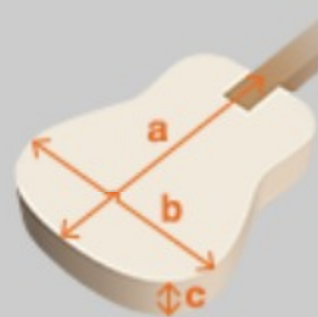

UEW13MEE

DBO : Dark Brown Open Pore

COLOR VARIATION :

SHARE :  

SPEC

SPEC

body shape	Cutaway Concert Style EW body
top	Macassar Ebony top
back & sides	Macassar Ebony back & Macassar Ebony sides
neck	UEW / Okoume neck
fretboard	Purpleheart fretboard
bridge	Purpleheart bridge
inlay	Maple dot
soundhole rosette	Maple rosette
tuning machine	Grover® Chrome Open Gear tuner with Black Knob
nut material	Plastic
number of frets	19
saddle material	Plastic
strings	Aquila® Nylblack
string gauge	.024/.032/.037/.026
string space	13mm
factory tuning	1A, 2E, 3C, 4G
pickup	Ibanez Undersaddle
preamp	Ibanez AEQ2U preamp w/Onboard tuner
output jack	1/4" Endpin Jack

NECK DIMENSIONS

Scale :	382mm
a : Width	35mm at NUT
b : Width	44mm at 14F
c : Thickness	17.6mm at 1F
d : Thickness	20.6mm at 7F
Radius :	Flat

BODY DIMENSIONS

a : Length	10 1/2"
b : Width	8 1/4"
c : Max Depth	2 3/4"