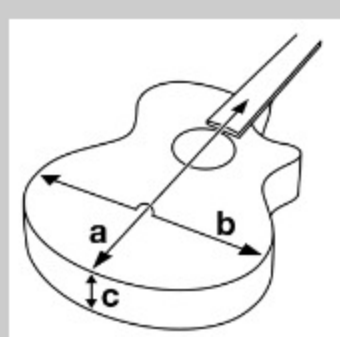

UEW13MEE

COLOR VARIATION :

DBO : Dark Brown Open Pore

SHARE :  

SPEC

SPECS

body shape	Cutaway Concert Style EW body
top	Macassar Ebony top
back & sides	Macassar Ebony back & Macassar Ebony sides
neck	UEW / Okoume neck
fretboard	Purpleheart fretboard
bridge	Purpleheart bridge
inlay	Maple dot
soundhole rosette	Maple rosette
tuning machine	Chrome Open Gear tuners
number of frets	19
strings	Aquila® Nylblack
string gauge	.024/.032/.037/.026
string space	13mm
factory tuning	1A, 2E, 3C, 4G
pickup	Ibanez Undersaddle
preamp	Ibanez AEQ2U preamp w/Onboard tuner
output jack	1/4" Endpin Jack

NECK DIMENSIONS

Scale :	382mm
a : Width	35mm at NUT
b : Width	44mm at 14F
c : Thickness	17.6mm at 1F
d : Thickness	20.6mm at 7F
Radius :	Flat

DESCRIPTION +

BODY DIMENSIONS

a : Length	10 1/2"
b : Width	8 1/4"
c : Max Depth	2 3/4"