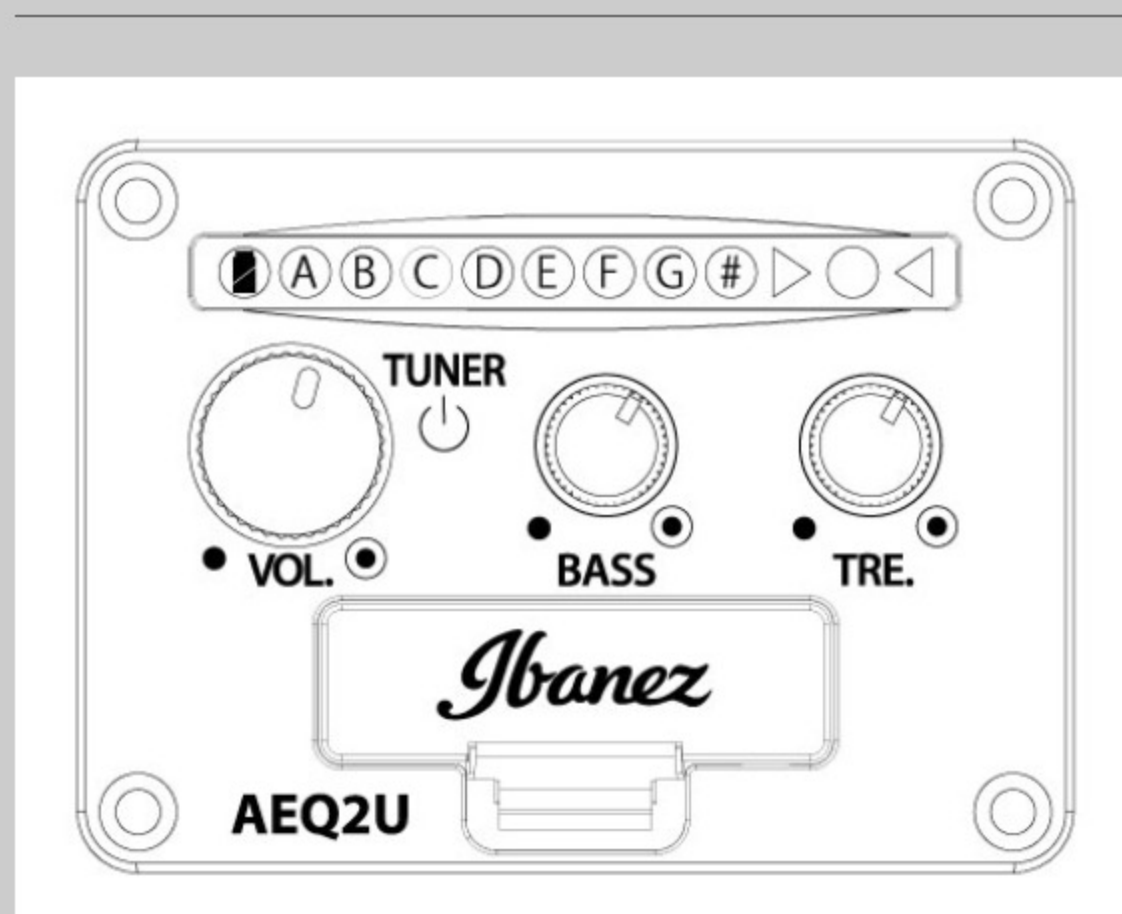

UEW13MEE

COLOR VARIATION :

DBO : Dark Brown Open Pore

SHARE :

SPEC

SPECS

body shape	Cutaway Concert Style EW body
top	Macassar Ebony top
back & sides	Macassar Ebony back & Macassar Ebony sides
neck	UEW / Okoume neck
fretboard	Purpleheart fretboard
bridge	Purpleheart bridge
inlay	Maple dot
soundhole rosette	Maple rosette
tuning machine	Chrome Open Gear tuners
number of frets	19
strings	Aquila® Nylblack
string gauge	.024/.032/.037/.026
string space	13mm
factory tuning	1A, 2E, 3C, 4G
pickup	Ibanez Undersaddle
preamp	Ibanez AEQ2U preamp w/Onboard tuner
output jack	1/4" Endpin Jack

NECK DIMENSIONS

Scale :	382mm
a : Width	35mm at NUT
b : Width	44mm at 14F
c : Thickness	17.6mm at 1F
d : Thickness	20.6mm at 7F
Radius :	Flat

DESCRIPTION +

BODY DIMENSIONS

a : Length	10 1/2"
b : Width	8 1/4"
c : Max Depth	2 3/4"

DESCRIPTION +

PREAMP

DESCRIPTION +