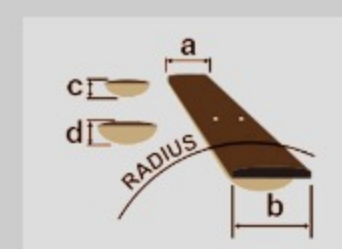

UEW13MEE

COLOR VARIATION :

DBO : Dark Brown Open Pore

SHARE :  

SPEC

SPECS

body shape	Cutaway Concert Style EW body
top	Macassar Ebony top
back & sides	Macassar Ebony back & Macassar Ebony sides
neck	UEW / Okoume neck
fretboard	Purpleheart fretboard
bridge	Purpleheart bridge
inlay	Maple dot
soundhole rosette	Maple rosette
tuning machine	Chrome Open Gear tuners
number of frets	19
strings	Aquila® Nylblack
string gauge	.024/.032/.037/.026
string space	13mm
factory tuning	1A, 2E, 3C, 4G
pickup	Ibanez Undersaddle
preamp	Ibanez AEQ2U preamp w/Onboard tuner
output jack	1/4" Endpin Jack

NECK DIMENSIONS

Scale :	382mm
a : Width	35mm at NUT
b : Width	44mm at 14F
c : Thickness	17.6mm at 1F
d : Thickness	20.6mm at 7F
Radius :	Flat

DESCRIPTION +

BODY DIMENSIONS

a : Length	10 1/2"
b : Width	8 1/4"
c : Max Depth	2 3/4"