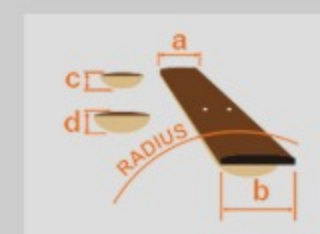

UEW15E

OPN : Open Pore Natural

COLOR VARIATION :

SHARE :  

SPEC

SPEC

body shape	Cutaway Concert Style EW body
top	Flamed African Mahogany top
back & sides	Flamed African Mahogany back & Flamed African Mahogany sides
neck	Okoume
fretboard	Purpleheart
bridge	Purpleheart
body binding	Ivory
inlay	Maple off-set dot fretboard inlay
soundhole rosette	Maple rosette
tuning machine	Grover® Chrome Open Gear tuners w/Black knobs
number of frets	19
saddle material	Compensated saddle
strings	Ibanez/Aquila® NYLBLACK Ukulele strings
string space	13mm
pickup	Ibanez Undersaddle pickup
preamp	Ibanez AEQ2U preamp w/Onboard tuner
output jack	1/4" Endpin Jack
battery	2032 size Coin Lithium Battery (3V) *2
finish top	Open Pore
finish back and sides	Open Pore
finish neck back	Open Pore

NECK DIMENSIONS

Scale :	382mm
a : Width	35mm at NUT
b : Width	44mm at 14F
c : Thickness	17.6mm at 1F
d : Thickness	20.6mm at 7F
Radius :	Flat

BODY DIMENSIONS

a : Length	10 1/2"
b : Width	8 1/4"
c : Max Depth	2 3/4"