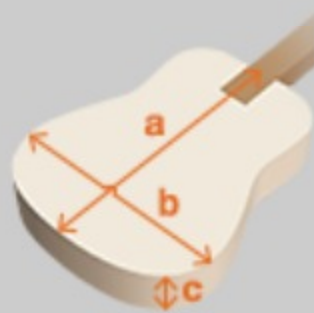

UEW15E

OPN : Open Pore Natural

COLOR VARIATION :

SHARE :  

SPEC

SPEC

body shape	Cutaway Concert Style EW body
top	Flamed African Mahogany top
back & sides	Flamed African Mahogany back & Flamed African Mahogany sides
neck	Okoume
fretboard	Purpleheart
bridge	Purpleheart
body binding	Ivory
inlay	Maple off-set dot fretboard inlay
soundhole rosette	Maple rosette
tuning machine	Grover® Chrome Open Gear tuners w/Black knobs
number of frets	19
saddle material	Compensated saddle
strings	Ibanez/Aquila® NYLBLACK Ukulele strings
string space	13mm
pickup	Ibanez Undersaddle pickup
preamp	Ibanez AEQ2U preamp w/Onboard tuner
output jack	1/4" Endpin Jack
battery	2032 size Coin Lithium Battery (3V) *2
finish top	Open Pore
finish back and sides	Open Pore
finish neck back	Open Pore

NECK DIMENSIONS

Scale :	382mm
a : Width	35mm at NUT
b : Width	44mm at 14F
c : Thickness	17.6mm at 1F
d : Thickness	20.6mm at 7F
Radius :	Flat

BODY DIMENSIONS

a : Length	10 1/2"
b : Width	8 1/4"
c : Max Depth	2 3/4"