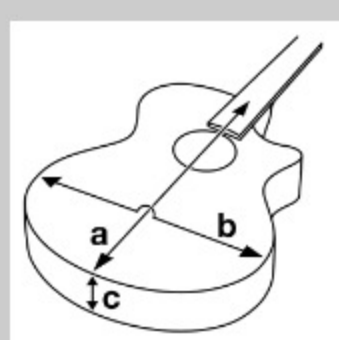

UEW15E

COLOR VARIATION : 

OPN : Open Pore Natural

SHARE :  

SPEC

SPECS

body shape	Cutaway Concert Style EW body
top	Flamed African Mahogany top
back & sides	Flamed African Mahogany back & Flamed African Mahogany sides
neck	Okoume
fretboard	Purpleheart
bridge	Purpleheart
body binding	Ivory
inlay	Maple off-set dot fretboard inlay
soundhole rosette	Maple rosette
tuning machine	Chrome Open Gear tuners
number of frets	19
saddle material	Compensated saddle
strings	Ibanez/Aquila® NYLBLACK Ukulele strings
string space	13mm
pickup	Ibanez Undersaddle pickup
preamp	Ibanez AEQ2U preamp w/Onboard tuner
output jack	1/4" Endpin Jack
battery	2032 size Coin Lithium Battery (3V) *2
finish top	Open Pore
finish back and sides	Open Pore
finish neck back	Open Pore

NECK DIMENSIONS

Scale :	382mm
a : Width	35mm at NUT
b : Width	44mm at 14F
c : Thickness	17.6mm at 1F
d : Thickness	20.6mm at 7F
Radius :	Flat

DESCRIPTION +

BODY DIMENSIONS

a : Length	10 1/2"
b : Width	8 1/4"
c : Max Depth	2 3/4"