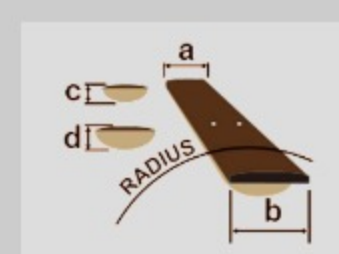

UEW15E

COLOR VARIATION : 

OPN : Open Pore Natural

SHARE :  

SPEC

SPECS

body shape	Cutaway Concert Style EW body
top	Flamed African Mahogany top
back & sides	Flamed African Mahogany back & Flamed African Mahogany sides
neck	Okoume
fretboard	Purpleheart
bridge	Purpleheart
body binding	Ivory
inlay	Maple off-set dot fretboard inlay
soundhole rosette	Maple rosette
tuning machine	Chrome Open Gear tuners
number of frets	19
saddle material	Compensated saddle
strings	Ibanez/Aquila® NYLBLACK Ukulele strings
string space	13mm
pickup	Ibanez Undersaddle pickup
preamp	Ibanez AEQ2U preamp w/Onboard tuner
output jack	1/4" Endpin Jack
battery	2032 size Coin Lithium Battery (3V) *2
finish top	Open Pore
finish back and sides	Open Pore
finish neck back	Open Pore

NECK DIMENSIONS

Scale :	382mm
a : Width	35mm at NUT
b : Width	44mm at 14F
c : Thickness	17.6mm at 1F
d : Thickness	20.6mm at 7F
Radius :	Flat

DESCRIPTION +

BODY DIMENSIONS

a : Length	10 1/2"
b : Width	8 1/4"
c : Max Depth	2 3/4"