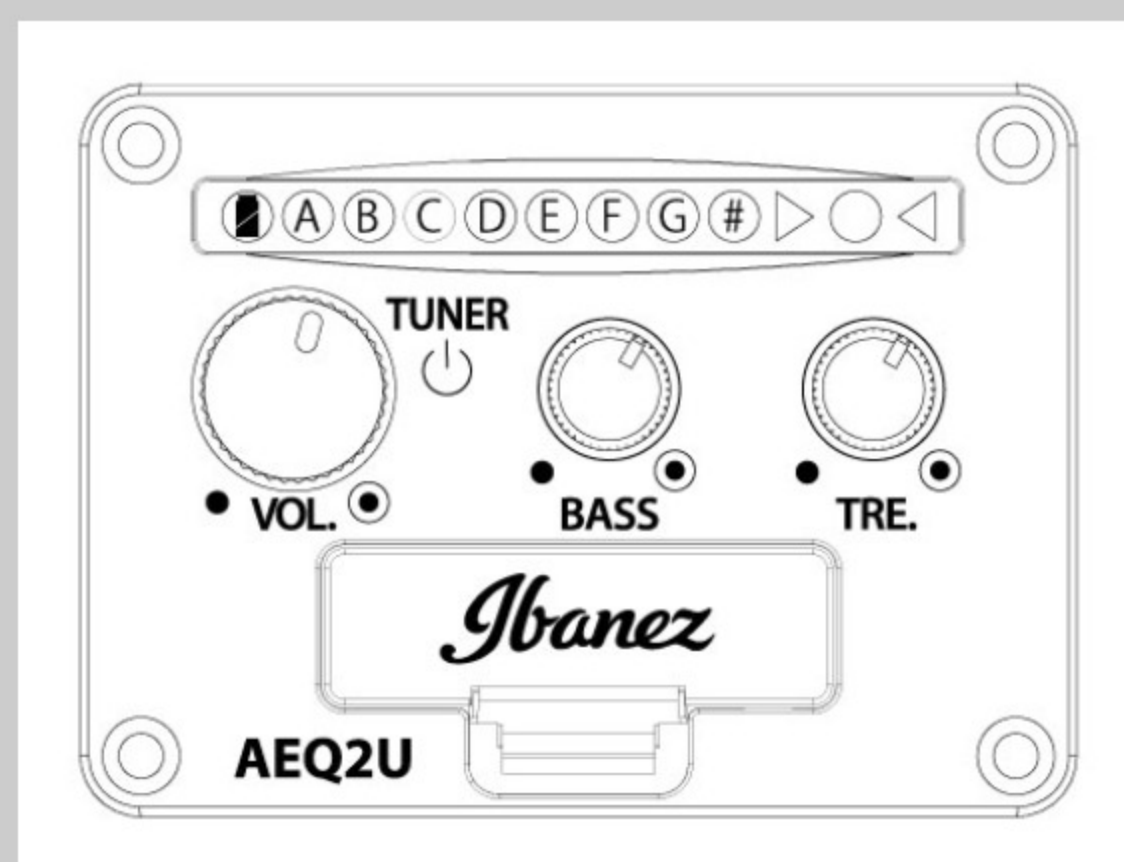

UEW15E

COLOR VARIATION :

OPN : Open Pore Natural

SHARE :

SPEC

SPECS

body shape	Cutaway Concert Style EW body
top	Flamed African Mahogany top
back & sides	Flamed African Mahogany back & Flamed African Mahogany sides
neck	Okoume
fretboard	Purpleheart
bridge	Purpleheart
body binding	Ivory
inlay	Maple off-set dot fretboard inlay
soundhole rosette	Maple rosette
tuning machine	Chrome Open Gear tuners
number of frets	19
saddle material	Compensated saddle
strings	Ibanez/Aquila® NYLBLACK Ukulele strings
string space	13mm
pickup	Ibanez Undersaddle pickup
preamp	Ibanez AEQ2U preamp w/Onboard tuner
output jack	1/4" Endpin Jack
battery	2032 size Coin Lithium Battery (3V) *2
finish top	Open Pore
finish back and sides	Open Pore
finish neck back	Open Pore

NECK DIMENSIONS

Scale :	382mm
a : Width	35mm at NUT
b : Width	44mm at 14F
c : Thickness	17.6mm at 1F
d : Thickness	20.6mm at 7F
Radius :	Flat

DESCRIPTION +

BODY DIMENSIONS

a : Length	10 1/2"
b : Width	8 1/4"
c : Max Depth	2 3/4"

DESCRIPTION +

PREAMP

DESCRIPTION +