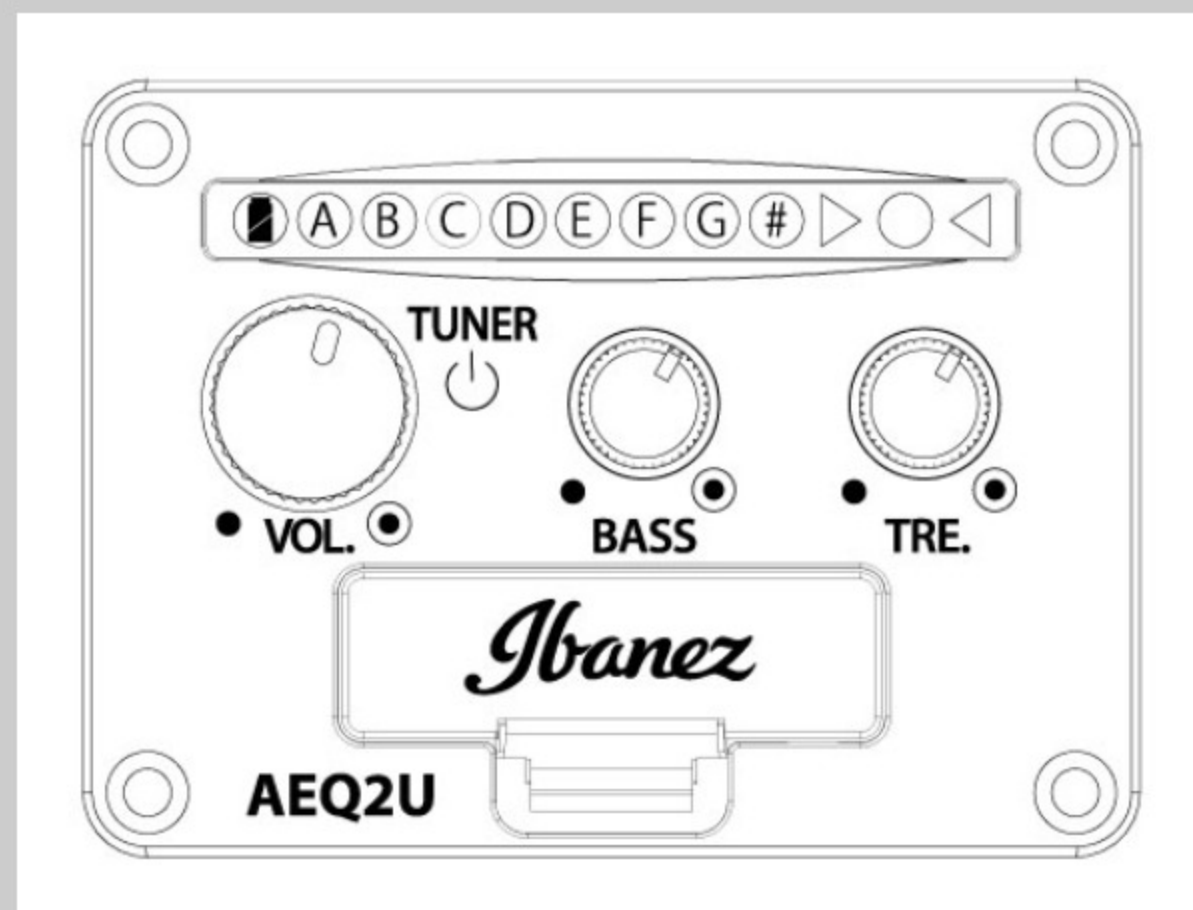

UEW36FME

COLOR VARIATION : 

LBS : Light Brown Sunburst Open Pore

¥ 39,600 (本体価格 ¥ 36,000)

SHARE :  

SPEC

SPEC

| | |
|-----------------------|---|
| body shape | Cutaway Concert Style EW body |
| top | Flamed Maple top |
| back & sides | Flamed Maple back & Flamed Maple sides |
| neck | Okoume |
| fretboard | Purpleheart fretboard |
| bridge | Purpleheart bridge |
| body binding | Maple Binding |
| top board purfling | Abalone purfling |
| inlay | Maple offset dot inlay |
| soundhole rosette | Abalone rosette |
| tuning machine | Grover® Chrome Open Gear tuners w/Black knobs |
| number of frets | 19 |
| factory tuning | 1A, 2E, 3C, 4G |
| strings | Aquila® Nylblack |
| string gauge | .024/.032/.037/.026 |
| pickup | Ibanez Under Saddle pickup |
| preamp | Ibanez AEQ2U preamp w/Onboard tuner |
| output jack | 1/4" Endpin Jack |
| battery | 2032 size Coin Lithium Battery (3V) *2 |
| finish top | Open Pore |
| finish back and sides | Open Pore |
| finish neck back | Open Pore |

DESCRIPTION

BODY DIMENSIONS

| | |
|---------------|---------|
| a : Length | 10 1/2" |
| b : Width | 8 1/4" |
| c : Max Depth | 2 3/4" |

DESCRIPTION

PREAMP

DESCRIPTION