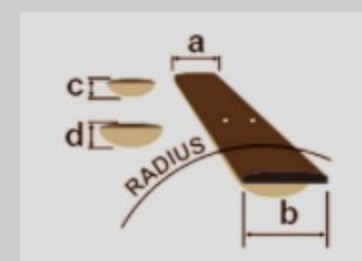

UEW36FME

COLOR VARIATION : 

LBS : Light Brown Sunburst Open Pore

¥ 39,600 (本体価格 ¥ 36,000)

SHARE :  

SPEC

SPEC

| | |
|-----------------------|---|
| body shape | Cutaway Concert Style EW body |
| top | Flamed Maple top |
| back & sides | Flamed Maple back & Flamed Maple sides |
| neck | Okoume |
| fretboard | Purpleheart fretboard |
| bridge | Purpleheart bridge |
| body binding | Maple Binding |
| top board purfling | Abalone purfling |
| inlay | Maple offset dot inlay |
| soundhole rosette | Abalone rosette |
| tuning machine | Grover® Chrome Open Gear tuners w/Black knobs |
| number of frets | 19 |
| factory tuning | 1A, 2E, 3C, 4G |
| strings | Aquila® Nylblack |
| string gauge | .024/.032/.037/.026 |
| pickup | Ibanez Under Saddle pickup |
| preamp | Ibanez AEQ2U preamp w/Onboard tuner |
| output jack | 1/4" Endpin Jack |
| battery | 2032 size Coin Lithium Battery (3V) *2 |
| finish top | Open Pore |
| finish back and sides | Open Pore |
| finish neck back | Open Pore |

NECK DIMENSIONS

| | |
|---------------|--------------|
| Scale : | 382mm |
| a : Width | 35mm at NUT |
| b : Width | 44mm at 14F |
| c : Thickness | 17.6mm at 1F |
| d : Thickness | 20.6mm at 7F |
| Radius : | FLAT |

DESCRIPTION

BODY DIMENSIONS

| | |
|---------------|---------|
| a : Length | 10 1/2" |
| b : Width | 8 1/4" |
| c : Max Depth | 2 3/4" |

DESCRIPTION

PREAMP

DESCRIPTION