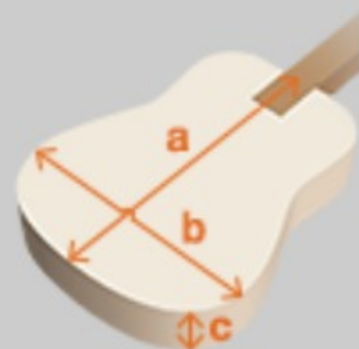

UEW36FME

COLOR VARIATION : 

LBS : Light Brown Sunburst Open Pore

¥ 39,600 (本体価格 ¥ 36,000)

SHARE :  

SPEC

SPEC

| | |
|-----------------------|---|
| body shape | Cutaway Concert Style EW body |
| top | Flamed Maple top |
| back & sides | Flamed Maple back & Flamed Maple sides |
| neck | Okoume |
| fretboard | Purpleheart fretboard |
| bridge | Purpleheart bridge |
| body binding | Maple Binding |
| top board purfling | Abalone purfling |
| inlay | Maple offset dot inlay |
| soundhole rosette | Abalone rosette |
| tuning machine | Grover® Chrome Open Gear tuners w/Black knobs |
| number of frets | 19 |
| factory tuning | 1A, 2E, 3C, 4G |
| strings | Aquila® Nylblack |
| string gauge | .024/.032/.037/.026 |
| pickup | Ibanez Under Saddle pickup |
| preamp | Ibanez AEQ2U preamp w/Onboard tuner |
| output jack | 1/4" Endpin Jack |
| battery | 2032 size Coin Lithium Battery (3V) *2 |
| finish top | Open Pore |
| finish back and sides | Open Pore |
| finish neck back | Open Pore |

NECK DIMENSIONS

| | |
|---------------|--------------|
| Scale : | 382mm |
| a : Width | 35mm at NUT |
| b : Width | 44mm at 14F |
| c : Thickness | 17.6mm at 1F |
| d : Thickness | 20.6mm at 7F |
| Radius : | FLAT |

DESCRIPTION

BODY DIMENSIONS

| | |
|---------------|---------|
| a : Length | 10 1/2" |
| b : Width | 8 1/4" |
| c : Max Depth | 2 3/4" |

DESCRIPTION

PREAMP

DESCRIPTION