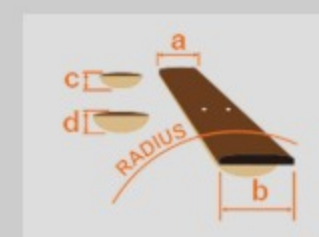

UEW5

OPN : Open Pore Natural

COLOR VARIATION :

SHARE :  

SPEC

SPEC

body shape	Cutaway Concert Style EW body
top	Sapele top
back & sides	Sapele back & Sapele sides
neck	Okoume
fretboard	Purpleheart
bridge	Purpleheart
inlay	Maple dot fretboard inlay
soundhole rosette	Abalone rosette
tuning machine	Chrome Open Gear tuners
number of frets	19
saddle material	Compensated saddle
strings	Ibanez/Aquila® NYLBLACK Ukulele strings
string space	13mm
finish top	Open Pore
finish back and sides	Open Pore
finish neck back	Open Pore

NECK DIMENSIONS

Scale :	382mm
a : Width	35mm at NUT
b : Width	44mm at 14F
c : Thickness	17.6mm at 1F
d : Thickness	20.6mm at 7F
Radius :	Flat

BODY DIMENSIONS

a : Length	10 1/2"
b : Width	8 1/4"
c : Max Depth	2 3/4"