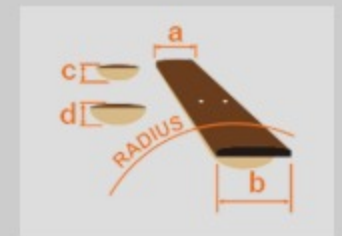

# UEW5E

OPN : Open Pore Natural

COLOR VARIATION :

SHARE :  

### SPEC

<b>body shape</b>	Cutaway Concert Style EW body
<b>top</b>	Sapele top
<b>back &amp; sides</b>	Sapele back & Sapele sides
<b>neck</b>	Okoume
<b>fretboard</b>	Purpleheart
<b>bridge</b>	Purpleheart
<b>inlay</b>	Maple dot fretboard inlay
<b>soundhole rosette</b>	Abalone rosette
<b>tuning machine</b>	Chrome Open Gear tuners
<b>number of frets</b>	19
<b>saddle material</b>	Compensated saddle
<b>strings</b>	Ibanez/Aquila® NYLBLACK Ukulele strings
<b>string space</b>	13mm
<b>pickup</b>	Ibanez Undersaddle pickup
<b>preamp</b>	Ibanez AEQ2U preamp w/Onboard tuner
<b>output jack</b>	1/4" Endpin Jack
<b>battery</b>	2032 size Coin Lithium Battery (3V) *2
<b>finish top</b>	Open Pore
<b>finish back and sides</b>	Open Pore
<b>finish neck back</b>	Open Pore

### BODY DIMENSIONS

<b>a : Length</b>	10 1/2"
<b>b : Width</b>	8 1/4"
<b>c : Max Depth</b>	2 3/4"