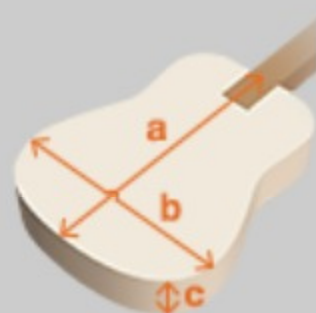

### SPEC

<b>body shape</b>	Cutaway Concert Style EW body
<b>top</b>	Sapele top
<b>back &amp; sides</b>	Sapele back & Sapele sides
<b>neck</b>	Okoume
<b>fretboard</b>	Purpleheart
<b>bridge</b>	Purpleheart
<b>inlay</b>	Maple dot fretboard inlay
<b>soundhole rosette</b>	Abalone rosette
<b>tuning machine</b>	Chrome Open Gear tuners
<b>number of frets</b>	19
<b>saddle material</b>	Compensated saddle
<b>strings</b>	Ibanez/Aquila® NYLBLACK Ukulele strings
<b>string space</b>	13mm
<b>pickup</b>	Ibanez Undersaddle pickup
<b>preamp</b>	Ibanez AEQ2U preamp w/Onboard tuner
<b>output jack</b>	1/4" Endpin Jack
<b>battery</b>	2032 size Coin Lithium Battery (3V) *2
<b>finish top</b>	Open Pore
<b>finish back and sides</b>	Open Pore
<b>finish neck back</b>	Open Pore

### NECK DIMENSIONS

<b>Scale :</b>	382mm
<b>a : Width</b>	35mm at NUT
<b>b : Width</b>	44mm at 14F
<b>c : Thickness</b>	17.6mm at 1F
<b>d : Thickness</b>	20.6mm at 7F
<b>Radius :</b>	Flat

### BODY DIMENSIONS

<b>a : Length</b>	10 1/2"
<b>b : Width</b>	8 1/4"
<b>c : Max Depth</b>	2 3/4"