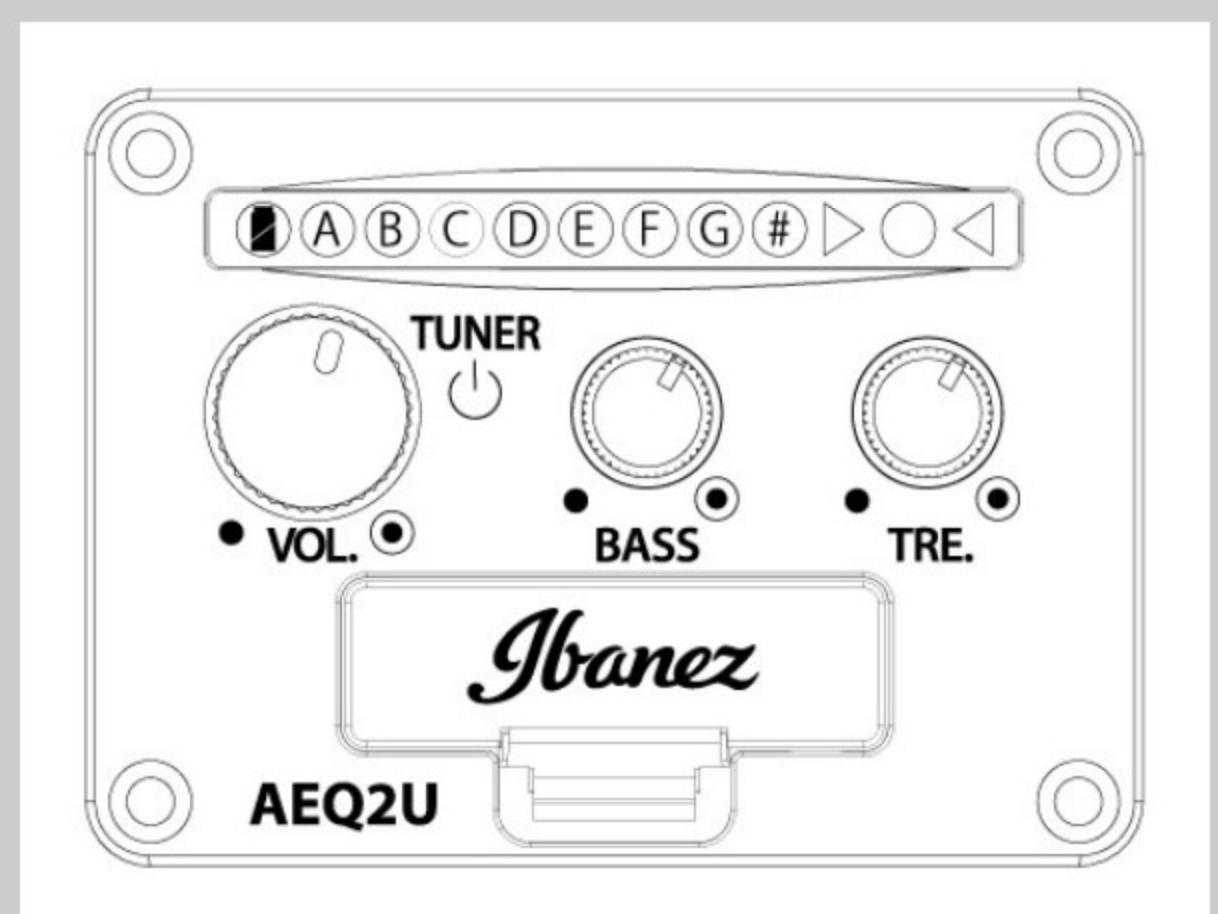

UEW5EJ

COLOR VARIATION :

OPN : Open Pore Natural

¥26,950 (本体価格 ¥24,500)

SHARE :

SPEC

SPEC

body shape	Cutaway Concert Style EW body
top	Sapele top
back & sides	Sapele back & Sapele sides
neck	Okoume
fretboard	Purpleheart fretboard
bridge	Purpleheart bridge
body binding	Black
inlay	Maple dot inlay
soundhole rosette	Abalone
tuning machine	Chrome Open Gear tuners
number of frets	19
strings	Ibanez/Aquila® NYLBLACK Ukulele strings
pickup	Ibanez Under Saddle pickup
preamp	Ibanez AEQ2U preamp w/Onboard tuner
output jack	1/4" Endpin Jack
battery	2032 size Coin Lithium Battery (3V) *2
finish top	Open pore
finish back and sides	Open pore
finish neck back	Open pore

NECK DIMENSIONS

Scale :	382mm
a : Width	35mm at NUT
b : Width	44mm at 14F
c : Thickness	17.6mm at 1F
d : Thickness	20.6mm at 7F
Radius :	FLAT

DESCRIPTION +

BODY DIMENSIONS

a : Length	10 1/2"
b : Width	8 1/4"
c : Max Depth	2 3/4"

DESCRIPTION +

PREAMP

DESCRIPTION +