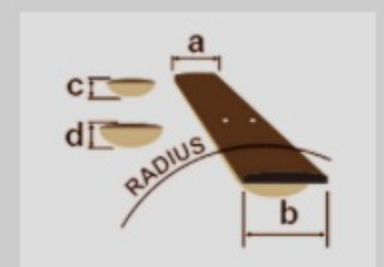

UEW5EJ

COLOR VARIATION : 

OPN : Open Pore Natural

¥26,950 (本体価格 ¥24,500)

SHARE :  

SPEC

SPEC

body shape	Cutaway Concert Style EW body
top	Sapele top
back & sides	Sapele back & Sapele sides
neck	Okoume
fretboard	Purpleheart fretboard
bridge	Purpleheart bridge
body binding	Black
inlay	Maple dot inlay
soundhole rosette	Abalone
tuning machine	Chrome Open Gear tuners
number of frets	19
strings	Ibanez/Aquila® NYLBLACK Ukulele strings
pickup	Ibanez Under Saddle pickup
preamp	Ibanez AEQ2U preamp w/Onboard tuner
output jack	1/4" Endpin Jack
battery	2032 size Coin Lithium Battery (3V) *2
finish top	Open pore
finish back and sides	Open pore
finish neck back	Open pore

NECK DIMENSIONS

Scale :	382mm
a : Width	35mm at NUT
b : Width	44mm at 14F
c : Thickness	17.6mm at 1F
d : Thickness	20.6mm at 7F
Radius :	FLAT

DESCRIPTION +

BODY DIMENSIONS

a : Length	10 1/2"
b : Width	8 1/4"
c : Max Depth	2 3/4"