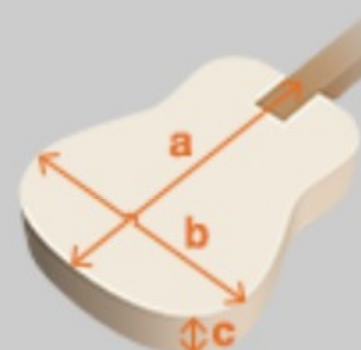

UEW5EJ

COLOR VARIATION : 

OPN : Open Pore Natural

¥26,950 (本体価格 ¥24,500)

SHARE :  

SPEC

SPEC

body shape	Cutaway Concert Style EW body
top	Sapele top
back & sides	Sapele back & Sapele sides
neck	Okoume
fretboard	Purpleheart fretboard
bridge	Purpleheart bridge
body binding	Black
inlay	Maple dot inlay
soundhole rosette	Abalone
tuning machine	Chrome Open Gear tuners
number of frets	19
strings	Ibanez/Aquila® NYLBLACK Ukulele strings
pickup	Ibanez Under Saddle pickup
preamp	Ibanez AEQ2U preamp w/Onboard tuner
output jack	1/4" Endpin Jack
battery	2032 size Coin Lithium Battery (3V) *2
finish top	Open pore
finish back and sides	Open pore
finish neck back	Open pore

NECK DIMENSIONS

Scale :	382mm
a : Width	35mm at NUT
b : Width	44mm at 14F
c : Thickness	17.6mm at 1F
d : Thickness	20.6mm at 7F
Radius :	FLAT

DESCRIPTION +

BODY DIMENSIONS

a : Length	10 1/2"
b : Width	8 1/4"
c : Max Depth	2 3/4"

DESCRIPTION +

PREAMP

DESCRIPTION +