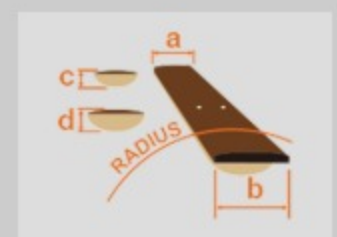

UEWS5

OPN : Open Pore Natural

COLOR VARIATION :

SHARE : [f](#) [t](#)

SPEC

SPEC

body shape	Cutaway Soprano Style EW body
top	Sapele top
back & sides	Sapele back & Sapele sides
neck	Okoume
fretboard	Purpleheart
bridge	Purpleheart
inlay	Maple dot fretboard inlay
soundhole rosette	Abalone rosette
tuning machine	Chrome Open Gear tuners
number of frets	19
saddle material	Compensated saddle
strings	Ibanez/Aquila® NYLBLACK Ukulele strings
string space	13mm
finish top	Open Pore
finish back and sides	Open Pore
finish neck back	Open Pore

NECK DIMENSIONS

Scale :	350mm
a : Width	35mm at NUT
b : Width	44mm at 14F
c : Thickness	16mm at 1F
d : Thickness	19mm at 7F
Radius :	Flat

BODY DIMENSIONS

a : Length	9 1/2"
b : Width	7"
c : Max Depth	2 1/2"