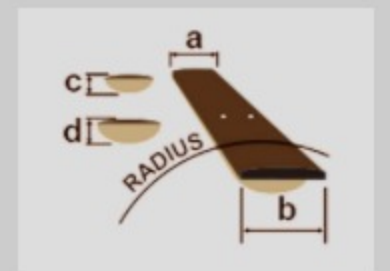

UEWT14E

COLOR VARIATION : 

OPN : Open Pore Natural
¥ 39,600 (本体価格 ¥ 36,000)

SHARE :  

SPEC

SPEC

body shape	Cutaway Tenor Style EW body
top	Ovangkol top
back & sides	Ovangkol back & Ovangkol sides
neck	Okoume
fretboard	Purpleheart fretboard
bridge	Purpleheart bridge
back strip inlay	Ivory
inlay	Maple dot inlay
soundhole rosette	Maple
tuning machine	Grover® Chrome Open Gear tuner with Black Knob
number of frets	19
saddle material	Compensated saddle
strings	Ibanez/Aquila® NYLBLACK Ukulele strings
pickup	Ibanez Under Saddle Pickup
preamp	Ibanez AEQ2U preamp w/Onboard tuner
output jack	1/4" Endpin Jack
battery	2032 size Coin Lithium Battery (3V) *2
finish top	Open pore
finish back and sides	Open pore
finish neck back	Open pore

NECK DIMENSIONS

Scale :	432mm
a : Width	37mm at NUT
b : Width	48mm at 14F
c : Thickness	18mm at 1F
d : Thickness	19mm at 7F
Radius :	400mmR

DESCRIPTION +

BODY DIMENSIONS

a : Length	12"
b : Width	9 3/8"
c : Max Depth	2 3/4"