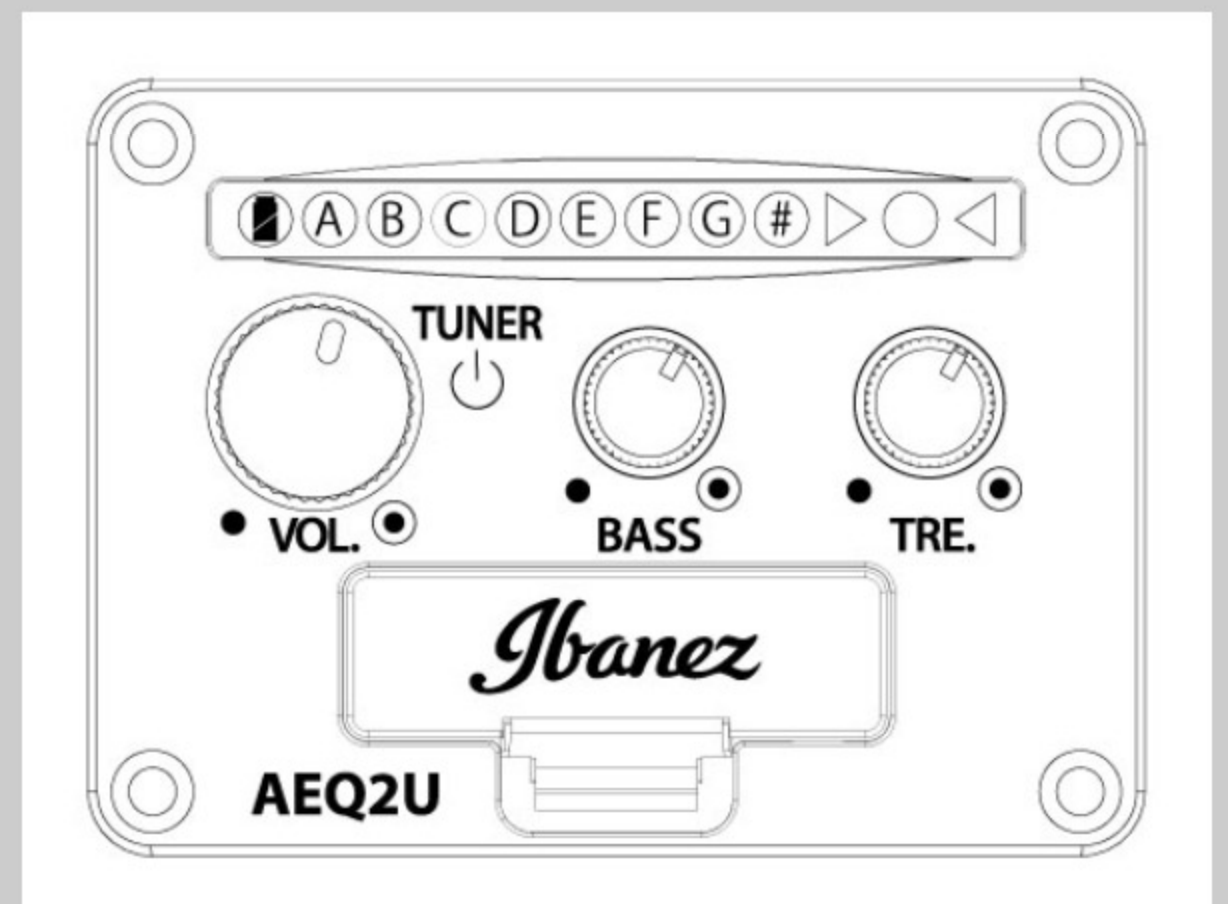

UEWT14E

COLOR VARIATION :

OPN : Open Pore Natural
¥ 39,600 (本体価格 ¥ 36,000)

SHARE :

SPEC

SPEC

body shape	Cutaway Tenor Style EW body
top	Ovangkol top
back & sides	Ovangkol back & Ovangkol sides
neck	Okoume
fretboard	Purpleheart fretboard
bridge	Purpleheart bridge
back strip inlay	Ivory
inlay	Maple dot inlay
soundhole rosette	Maple
tuning machine	Grover® Chrome Open Gear tuner with Black Knob
number of frets	19
saddle material	Compensated saddle
strings	Ibanez/Aquila® NYLBLACK Ukulele strings
pickup	Ibanez Under Saddle Pickup
preamp	Ibanez AEQ2U preamp w/Onboard tuner
output jack	1/4" Endpin Jack
battery	2032 size Coin Lithium Battery (3V) *2
finish top	Open pore
finish back and sides	Open pore
finish neck back	Open pore

NECK DIMENSIONS

Scale :	432mm
a : Width	37mm at NUT
b : Width	48mm at 14F
c : Thickness	18mm at 1F
d : Thickness	19mm at 7F
Radius :	400mmR

DESCRIPTION +

BODY DIMENSIONS

a : Length	12"
b : Width	9 3/8"
c : Max Depth	2 3/4"

DESCRIPTION +

PREAMP

DESCRIPTION +