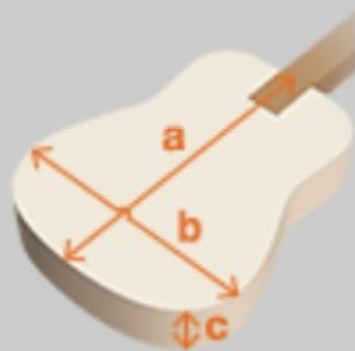

UEWT14E

COLOR VARIATION : 

OPN : Open Pore Natural
¥ 39,600 (本体価格 ¥ 36,000)

SHARE :  

SPEC

SPEC

body shape	Cutaway Tenor Style EW body
top	Ovangkol top
back & sides	Ovangkol back & Ovangkol sides
neck	Okoume
fretboard	Purpleheart fretboard
bridge	Purpleheart bridge
back strip inlay	Ivory
inlay	Maple dot inlay
soundhole rosette	Maple
tuning machine	Grover® Chrome Open Gear tuner with Black Knob
number of frets	19
saddle material	Compensated saddle
strings	Ibanez/Aquila® NYLBLACK Ukulele strings
pickup	Ibanez Under Saddle Pickup
preamp	Ibanez AEQ2U preamp w/Onboard tuner
output jack	1/4" Endpin Jack
battery	2032 size Coin Lithium Battery (3V) *2
finish top	Open pore
finish back and sides	Open pore
finish neck back	Open pore

NECK DIMENSIONS

Scale :	432mm
a : Width	37mm at NUT
b : Width	48mm at 14F
c : Thickness	18mm at 1F
d : Thickness	19mm at 7F
Radius :	400mmR

DESCRIPTION +

BODY DIMENSIONS

a : Length	12"
b : Width	9 3/8"
c : Max Depth	2 3/4"

DESCRIPTION +

PREAMP

DESCRIPTION +