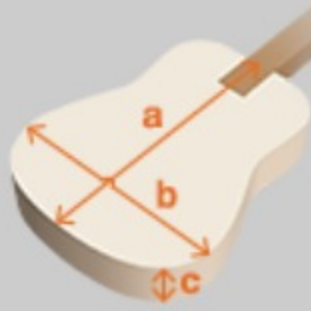

UEWT14E

OPN : Open Pore Natural

COLOR VARIATION :

SHARE :  

SPEC

SPEC

body shape	Cutaway Tenor Style EW body
bracing	Fan bracing
top	Ovangkol top
back & sides	Ovangkol back & Ovangkol sides
neck	Okoume
fretboard	Purpleheart
bridge	Purpleheart
body binding	Ivory
inlay	Maple dot fretboard inlay
soundhole rosette	Maple rosette
tuning machine	Grover® Chrome Open Gear tuners w/Black knobs
number of frets	19
saddle material	Compensated saddle
strings	Ibanez/Aquila® NYLBLACK Ukulele strings
string space	15mm
pickup	Ibanez Undersaddle pickup
preamp	Ibanez AEQ2U preamp w/Onboard tuner
output jack	1/4" Endpin Jack
battery	2032 size Coin Lithium Battery (3V) *2
finish top	Open Pore
finish back and sides	Open Pore
finish neck back	Open Pore

NECK DIMENSIONS

Scale :	432mm
a : Width	37mm at NUT
b : Width	48mm at 14F
c : Thickness	18mm at 1F
d : Thickness	19mm at 7F
Radius :	400mmR

BODY DIMENSIONS

a : Length	12"
b : Width	9 3/8"
c : Max Depth	2 3/4"