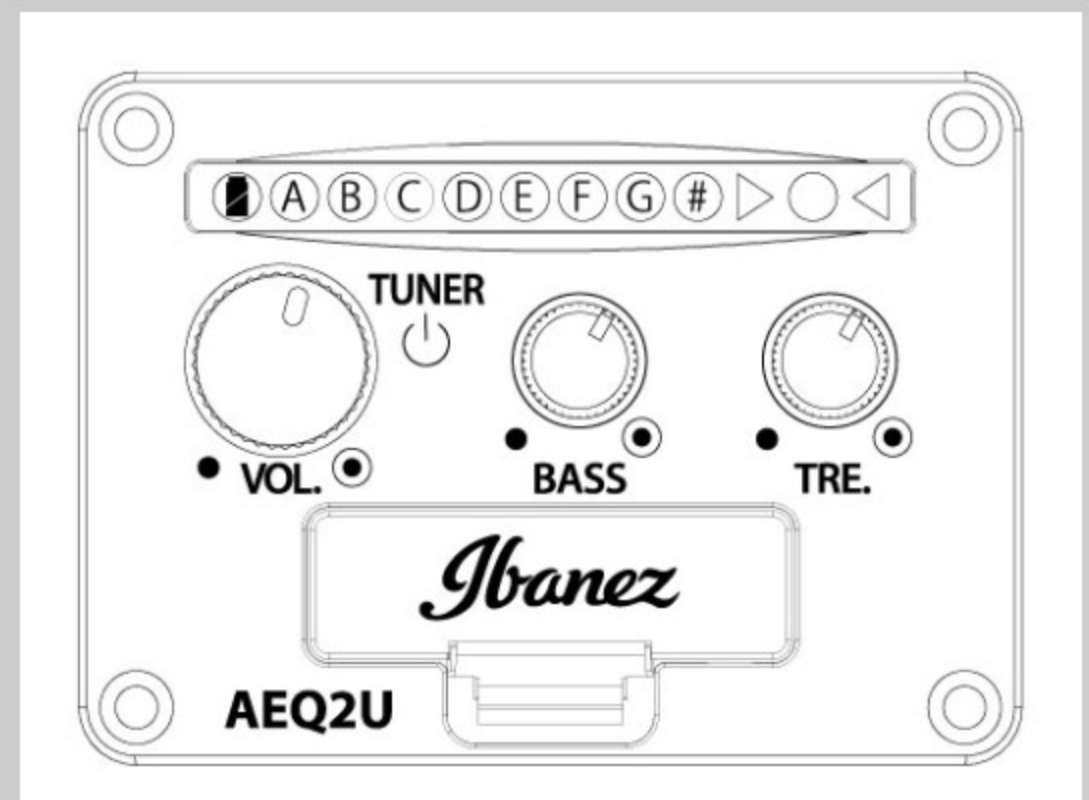

PREAMP

OTHERS

Recommended Bag IUBT541-BK