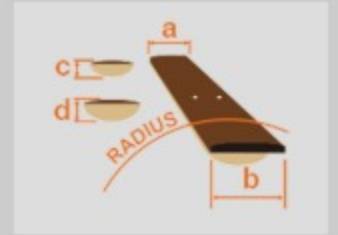

UEWT14E

OPN : Open Pore Natural

COLOR VARIATION :

SHARE :  

SPEC

SPEC

body shape	Cutaway Tenor Style EW body
bracing	Fan bracing
top	Ovangkol top
back & sides	Ovangkol back & Ovangkol sides
neck	Okoume
fretboard	Purpleheart
bridge	Purpleheart
body binding	Ivory
inlay	Maple dot fretboard inlay
soundhole rosette	Maple rosette
tuning machine	Grover® Chrome Open Gear tuners w/Black knobs
number of frets	19
saddle material	Compensated saddle
strings	Ibanez/Aquila® NYLBLACK Ukulele strings
string space	15mm
pickup	Ibanez Undersaddle pickup
preamp	Ibanez AEQ2U preamp w/Onboard tuner
output jack	1/4" Endpin Jack
battery	2032 size Coin Lithium Battery (3V) *2
finish top	Open Pore
finish back and sides	Open Pore
finish neck back	Open Pore

NECK DIMENSIONS

Scale :	432mm
a : Width	37mm at NUT
b : Width	48mm at 14F
c : Thickness	18mm at 1F
d : Thickness	19mm at 7F
Radius :	400mmR

BODY DIMENSIONS

a : Length	12"
b : Width	9 3/8"
c : Max Depth	2 3/4"