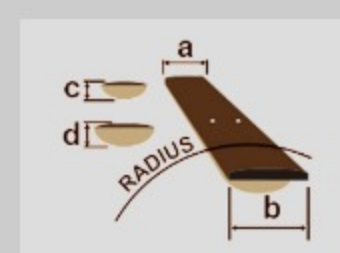

UEWT14E

COLOR VARIATION :

OPN : Open Pore Natural

SHARE : [f](#) [t](#)

SPEC

SPECS

body shape	Cutaway Tenor Style EW body
bracing	Fan bracing
top	Ovangkol top
back & sides	Ovangkol back & Ovangkol sides
neck	Okoume
fretboard	Purpleheart
bridge	Purpleheart
body binding	Ivory
inlay	Maple dot fretboard inlay
soundhole rosette	Maple rosette
tuning machine	Chrome Open Gear tuners
number of frets	19
saddle material	Compensated saddle
strings	Ibanez/Aquila® NYLBLACK® Ukulele strings
string space	15mm
pickup	Ibanez Undersaddle pickup
preamp	Ibanez AEQ2U preamp w/Onboard tuner
output jack	1/4" Endpin Jack
battery	2032 size Coin Lithium Battery (3V) *2
finish top	Open Pore
finish back and sides	Open Pore
finish neck back	Open Pore

NECK DIMENSIONS

Scale :	432mm
a : Width	37mm at NUT
b : Width	48mm at 14F
c : Thickness	18mm at 1F
d : Thickness	19mm at 7F
Radius :	400mmR

DESCRIPTION +

BODY DIMENSIONS

a : Length	12"
b : Width	9 3/8"
c : Max Depth	2 3/4"