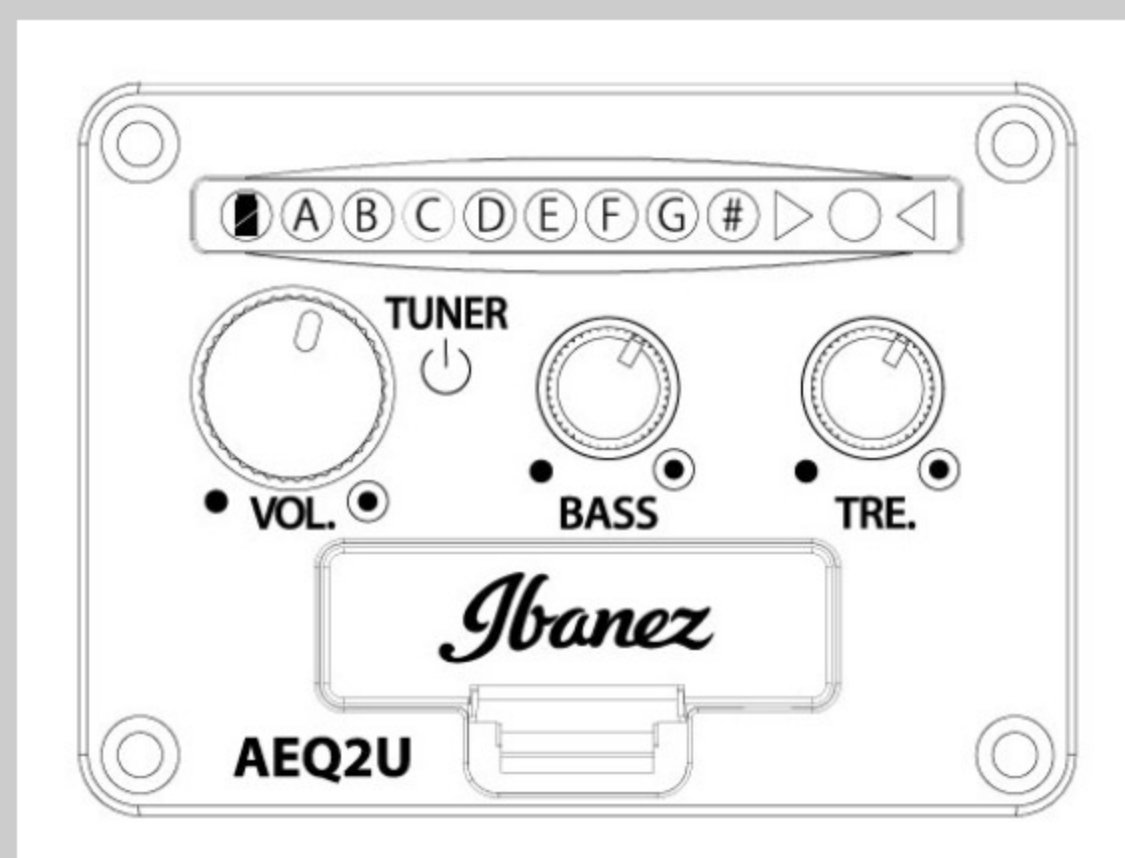

PREAMP

DESCRIPTION +

OTHER FEATURES

Recommended Bag IUBT541-BK