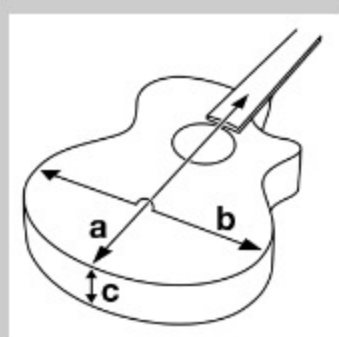

UEWT14E

COLOR VARIATION :

OPN : Open Pore Natural

SHARE : [f](#) [t](#)

SPEC

SPECS

body shape	Cutaway Tenor Style EW body
bracing	Fan bracing
top	Ovangkol top
back & sides	Ovangkol back & Ovangkol sides
neck	Okoume
fretboard	Purpleheart
bridge	Purpleheart
body binding	Ivory
inlay	Maple dot fretboard inlay
soundhole rosette	Maple rosette
tuning machine	Chrome Open Gear tuners
number of frets	19
saddle material	Compensated saddle
strings	Ibanez/Aquila® NYLBLACK® Ukulele strings
string space	15mm
pickup	Ibanez Undersaddle pickup
preamp	Ibanez AEQ2U preamp w/Onboard tuner
output jack	1/4" Endpin Jack
battery	2032 size Coin Lithium Battery (3V) *2
finish top	Open Pore
finish back and sides	Open Pore
finish neck back	Open Pore

NECK DIMENSIONS

Scale :	432mm
a : Width	37mm at NUT
b : Width	48mm at 14F
c : Thickness	18mm at 1F
d : Thickness	19mm at 7F
Radius :	400mmR

DESCRIPTION +

BODY DIMENSIONS

a : Length	12"
b : Width	9 3/8"
c : Max Depth	2 3/4"