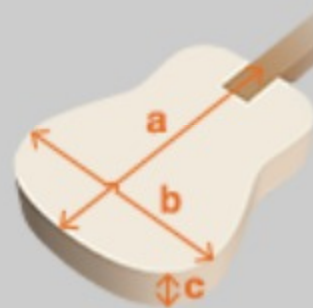

UEWT5E

OPN : Open Pore Natural

COLOR VARIATION :

SHARE :  

SPEC

SPEC

body shape	Cutaway Tenor Style EW body
bracing	Fan bracing
top	Sapele top
back & sides	Sapele back & Sapele sides
neck	Okoume
fretboard	Purpleheart
bridge	Purpleheart
inlay	Maple dot fretboard inlay
soundhole rosette	Abalone rosette
tuning machine	Chrome Open Gear tuners
number of frets	19
saddle material	Compensated saddle
strings	Ibanez/Aquila® NYLBLACK Ukulele strings
string space	15mm
pickup	Ibanez Undersaddle pickup
preamp	Ibanez AEQ2U preamp w/Onboard tuner
output jack	1/4" Endpin Jack
battery	2032 size Coin Lithium Battery (3V) *2
finish top	Open Pore
finish back and sides	Open Pore
finish neck back	Open Pore

NECK DIMENSIONS

Scale :	432mm
a : Width	37mm at NUT
b : Width	48mm at 14F
c : Thickness	18mm at 1F
d : Thickness	19mm at 7F
Radius :	400mmR

BODY DIMENSIONS

a : Length	12 "
b : Width	9 3/8"
c : Max Depth	2 3/4"