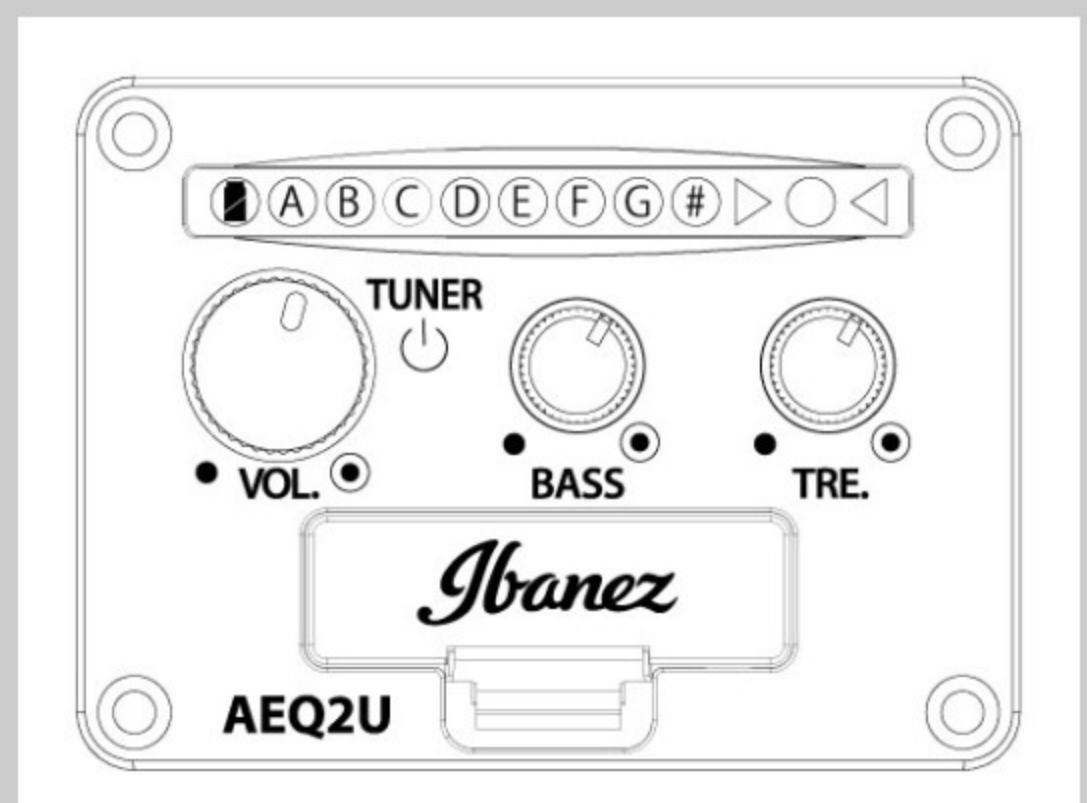

PREAMP

OTHERS

Recommended Bag IUBT541-BK