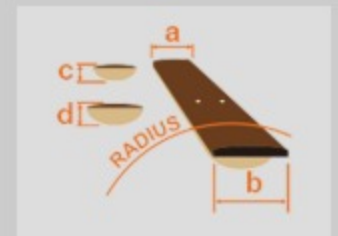

UEWT5E

OPN : Open Pore Natural

COLOR VARIATION :

SHARE :  

SPEC

SPEC

body shape	Cutaway Tenor Style EW body
bracing	Fan bracing
top	Sapele top
back & sides	Sapele back & Sapele sides
neck	Okoume
fretboard	Purpleheart
bridge	Purpleheart
inlay	Maple dot fretboard inlay
soundhole rosette	Abalone rosette
tuning machine	Chrome Open Gear tuners
number of frets	19
saddle material	Compensated saddle
strings	Ibanez/Aquila® NYLBLACK Ukulele strings
string space	15mm
pickup	Ibanez Undersaddle pickup
preamp	Ibanez AEQ2U preamp w/Onboard tuner
output jack	1/4" Endpin Jack
battery	2032 size Coin Lithium Battery (3V) *2
finish top	Open Pore
finish back and sides	Open Pore
finish neck back	Open Pore

NECK DIMENSIONS

Scale :	432mm
a : Width	37mm at NUT
b : Width	48mm at 14F
c : Thickness	18mm at 1F
d : Thickness	19mm at 7F
Radius :	400mmR

BODY DIMENSIONS

a : Length	12 "
b : Width	9 3/8"
c : Max Depth	2 3/4"