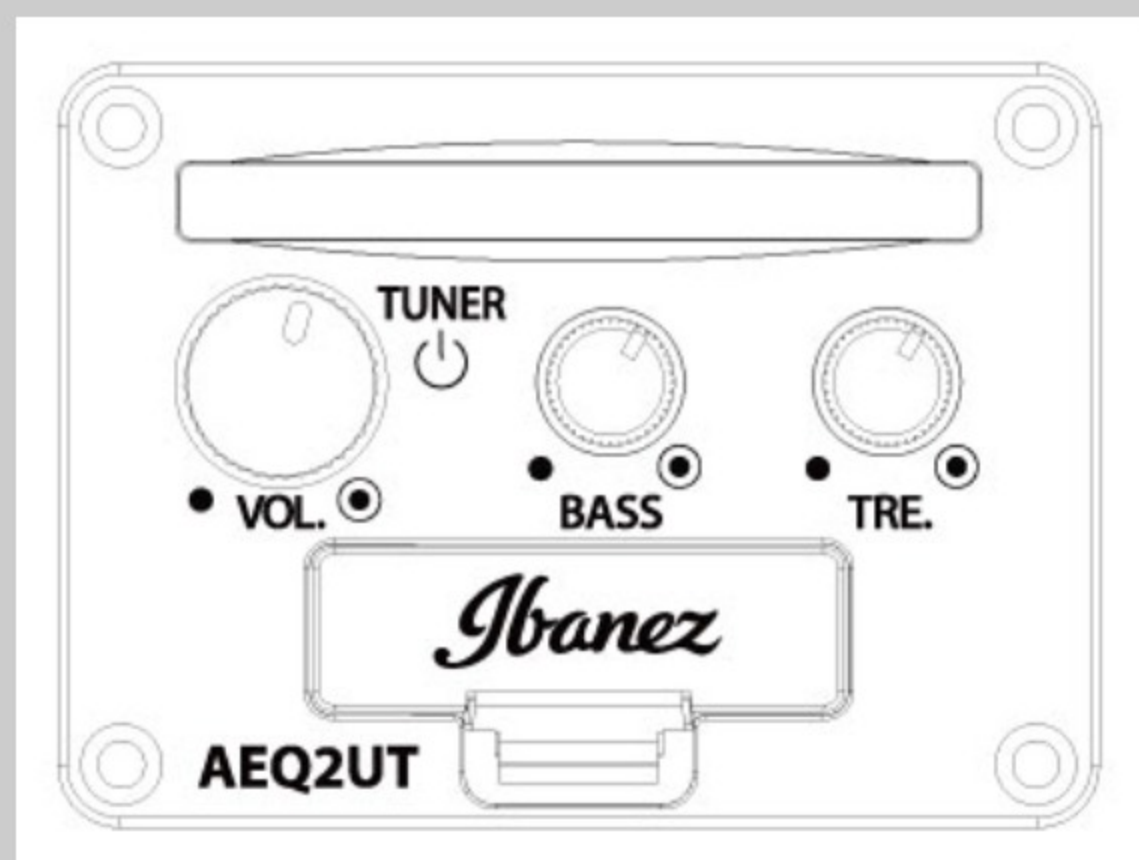

UICT100

COLOR VARIATION : 

MGS : Metallic Gray Sunburst

SHARE :  

SPEC

SPECS

body shape	Iceman Tenor Ukulele body
top	Spruce top
back & sides	Okoume back & Okoume sides
neck	C shape / Okoume neck
fretboard	Purpleheart fretboard
bridge	Purpleheart bridge
inlay	White dot inlay
tuning machine	Chrome Die-cast tuners
number of frets	24
strings	Aquila® Nylblack Tenor strings
string gauge	.0264/.0330/.0394/.0287
string space	15mm
factory tuning	1A,2E,3C,4G
pickup	Ibanez Undersaddle
preamp	Ibanez AEQ-2UT preamp w/Onboard tuner
output jack	1/4" output
battery	CR2032 x2

NECK DIMENSIONS

Scale :	432mm
a : Width	37mm at NUT
b : Width	48mm at 14F
c : Thickness	19mm at 1F
d : Thickness	21.5mm at 7F
Radius :	400mmR

DESCRIPTION +

BODY DIMENSIONS

a : Length	12 1/2"
b : Width	9 1/4"
c : Max Depth	2 3/8"

DESCRIPTION +

PREAMP

DESCRIPTION +

OTHER FEATURES

Side sound port
Gig bag included