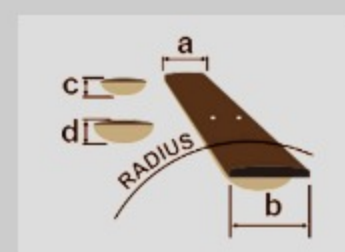

UICT100

COLOR VARIATION : 

MGS : Metallic Gray Sunburst

SHARE :  

SPEC

SPECS

body shape	Iceman Tenor Ukulele body
top	Spruce top
back & sides	Okoume back & Okoume sides
neck	C shape / Okoume neck
fretboard	Purpleheart fretboard
bridge	Purpleheart bridge
inlay	White dot inlay
tuning machine	Chrome Die-cast tuners
number of frets	24
strings	Aquila® Nylblack Tenor strings
string gauge	.0264/.0330/.0394/.0287
string space	15mm
factory tuning	1A,2E,3C,4G
pickup	Ibanez Undersaddle
preamp	Ibanez AEQ-2UT preamp w/Onboard tuner
output jack	1/4" output
battery	CR2032 x2

NECK DIMENSIONS

Scale :	432mm
a : Width	37mm at NUT
b : Width	48mm at 14F
c : Thickness	19mm at 1F
d : Thickness	21.5mm at 7F
Radius :	400mmR

DESCRIPTION +

BODY DIMENSIONS

a : Length	12 1/2"
b : Width	9 1/4"
c : Max Depth	2 3/8"

DESCRIPTION +

PREAMP

DESCRIPTION +

OTHER FEATURES

Side sound port
Gig bag included