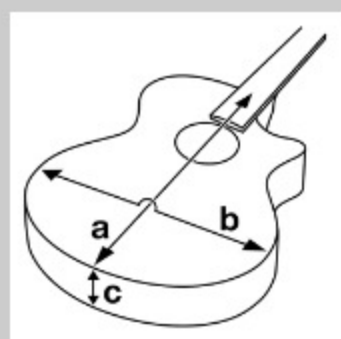

UICT100

COLOR VARIATION : 

MGS : Metallic Gray Sunburst

SHARE :  

SPEC

SPECS

body shape	Iceman Tenor Ukulele body
top	Spruce top
back & sides	Okoume back & Okoume sides
neck	C shape / Okoume neck
fretboard	Purpleheart fretboard
bridge	Purpleheart bridge
inlay	White dot inlay
tuning machine	Chrome Die-cast tuners
number of frets	24
strings	Aquila® Nylblack Tenor strings
string gauge	.0264/.0330/.0394/.0287
string space	15mm
factory tuning	1A,2E,3C,4G
pickup	Ibanez Undersaddle
preamp	Ibanez AEQ-2UT preamp w/Onboard tuner
output jack	1/4" output
battery	CR2032 x2

NECK DIMENSIONS

Scale :	432mm
a : Width	37mm at NUT
b : Width	48mm at 14F
c : Thickness	19mm at 1F
d : Thickness	21.5mm at 7F
Radius :	400mmR

DESCRIPTION +

BODY DIMENSIONS

a : Length	12 1/2"
b : Width	9 1/4"
c : Max Depth	2 3/8"