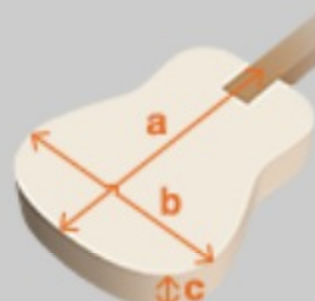

UICT10

BK : Black High Gloss

COLOR VARIATION :

SHARE :  

SPEC

SPEC

body shape	Iceman Tenor Ukulele body
top	Spruce top
back & sides	Okoume back & Okoume sides
neck	UEWT / Okoume neck
fretboard	Purpleheart fretboard
bridge	Purpleheart bridge
inlay	White dot
soundhole rosette	-
tuning machine	Grover® Chrome Open Gear tuner with Chrome knob
nut material	Plastic
number of frets	20
saddle material	Plastic
strings	Aquila® Nylblack Tenor strings
string gauge	.0264/.0330/.0394/.0287
string space	15mm
factory tuning	1A, 2E, 3C, 4G
pickup	Ibanez Undersaddle
preamp	Ibanez AEQ2UT preamp w/Onboard tuner
output jack	1/4" output

NECK DIMENSIONS

Scale :	432mm
a : Width	37mm at NUT
b : Width	44mm at 14F
c : Thickness	18mm at 1F
d : Thickness	19mm at 7F
Radius :	400mmR

BODY DIMENSIONS

a : Length	12 1/2"
b : Width	9 1/4"
c : Max Depth	2 3/8"