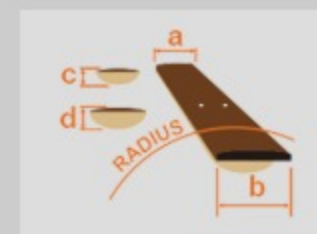

UICT10

BK : Black High Gloss

COLOR VARIATION :

SHARE :  

SPEC

SPEC

body shape	Iceman Tenor Ukulele body
top	Spruce top
back & sides	Okoume back & Okoume sides
neck	UEWT / Okoume neck
fretboard	Purpleheart fretboard
bridge	Purpleheart bridge
inlay	White dot
soundhole rosette	-
tuning machine	Grover® Chrome Open Gear tuner with Chrome knob
nut material	Plastic
number of frets	20
saddle material	Plastic
strings	Aquila® Nylblack Tenor strings
string gauge	.0264/.0330/.0394/.0287
string space	15mm
factory tuning	1A, 2E, 3C, 4G
pickup	Ibanez Undersaddle
preamp	Ibanez AEQ2UT preamp w/Onboard tuner
output jack	1/4" output

NECK DIMENSIONS

Scale :	432mm
a : Width	37mm at NUT
b : Width	44mm at 14F
c : Thickness	18mm at 1F
d : Thickness	19mm at 7F
Radius :	400mmR

BODY DIMENSIONS

a : Length	12 1/2"
b : Width	9 1/4"
c : Max Depth	2 3/8"