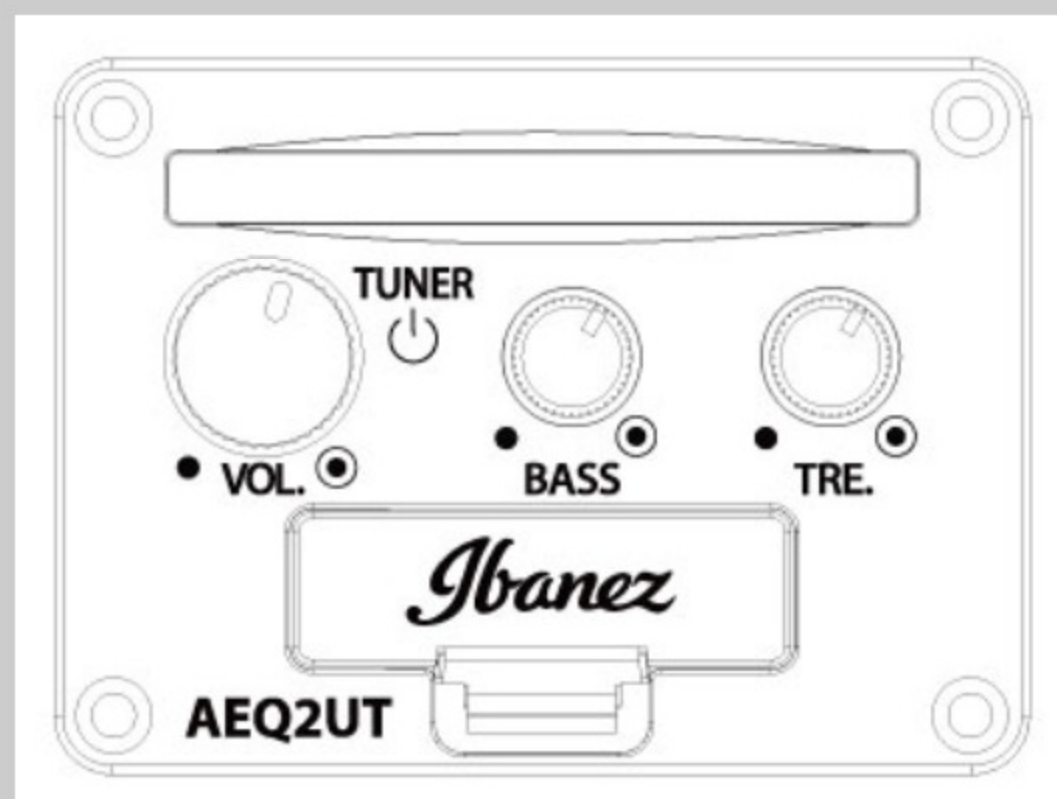

PREAMP

OTHERS

Padded Gig bag included