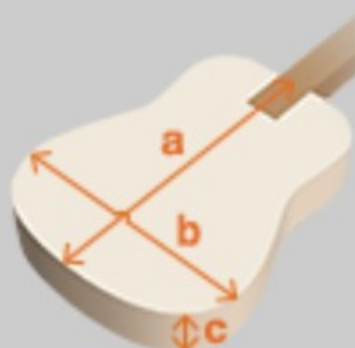

UIC10

COLOR VARIATION :

BK : Black High Gloss

SHARE :  

SPEC

SPECS

body shape	Iceman Tenor Ukulele body
top	Spruce top
back & sides	Okoume back & Okoume sides
neck	UEWT / Okoume neck
fretboard	Purpleheart fretboard
bridge	Purpleheart bridge
inlay	White dot inlay
tuning machine	Grover® Chrome Open Gear tuners w/Chrome knobs
nut material	Plastic
number of frets	20
saddle material	Plastic
strings	Aquila® Nylblack Tenor strings
string gauge	.0264/.0330/.0394/.0287
string space	15mm
factory tuning	1A,2E,3C,4G
pickup	Ibanez Undersaddle
preamp	Ibanez AEQ-2UT preamp w/Onboard tuner
output jack	1/4" output

NECK DIMENSIONS

Scale :	432mm
a : Width	37mm at NUT
b : Width	48mm at 14F
c : Thickness	18mm at 1F
d : Thickness	19mm at 7F
Radius :	400mmR

DESCRIPTION +

BODY DIMENSIONS

a : Length	12 5/8"
b : Width	9 1/4"
c : Max Depth	2 3/8"