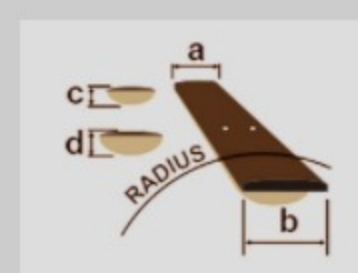

UIC10

COLOR VARIATION :

BK : Black High Gloss

SHARE :  

SPEC

SPECS

body shape	Iceman Tenor Ukulele body
top	Spruce top
back & sides	Okoume back & Okoume sides
neck	UEWT / Okoume neck
fretboard	Purpleheart fretboard
bridge	Purpleheart bridge
inlay	White dot inlay
tuning machine	Grover® Chrome Open Gear tuners w/Chrome knobs
nut material	Plastic
number of frets	20
saddle material	Plastic
strings	Aquila® Nylblack Tenor strings
string gauge	.0264/.0330/.0394/.0287
string space	15mm
factory tuning	1A,2E,3C,4G
pickup	Ibanez Undersaddle
preamp	Ibanez AEQ-2UT preamp w/Onboard tuner
output jack	1/4" output

NECK DIMENSIONS

Scale :	432mm
a : Width	37mm at NUT
b : Width	48mm at 14F
c : Thickness	18mm at 1F
d : Thickness	19mm at 7F
Radius :	400mmR

DESCRIPTION +

BODY DIMENSIONS

a : Length	12 5/8"
b : Width	9 1/4"
c : Max Depth	2 3/8"