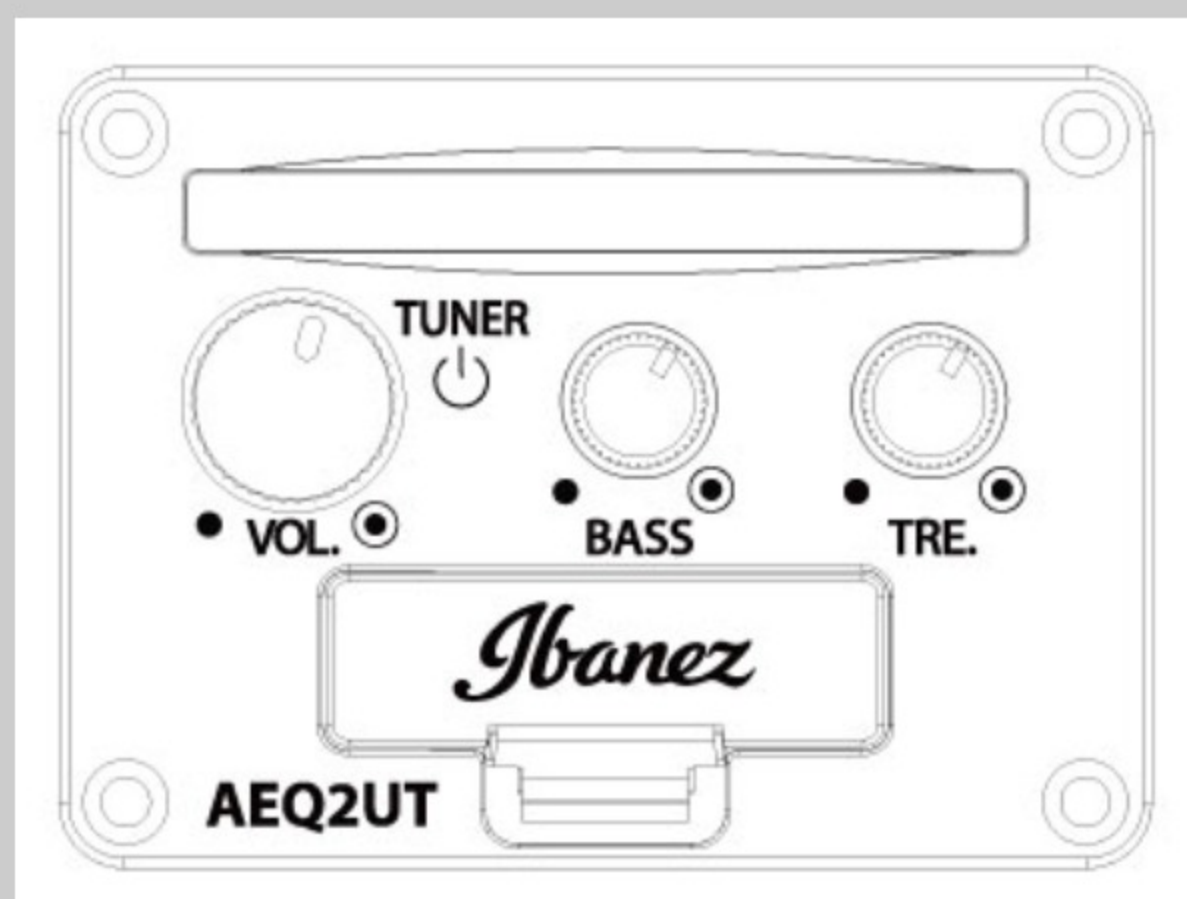

PREAMP

DESCRIPTION +

OTHER FEATURES

Gig bag included