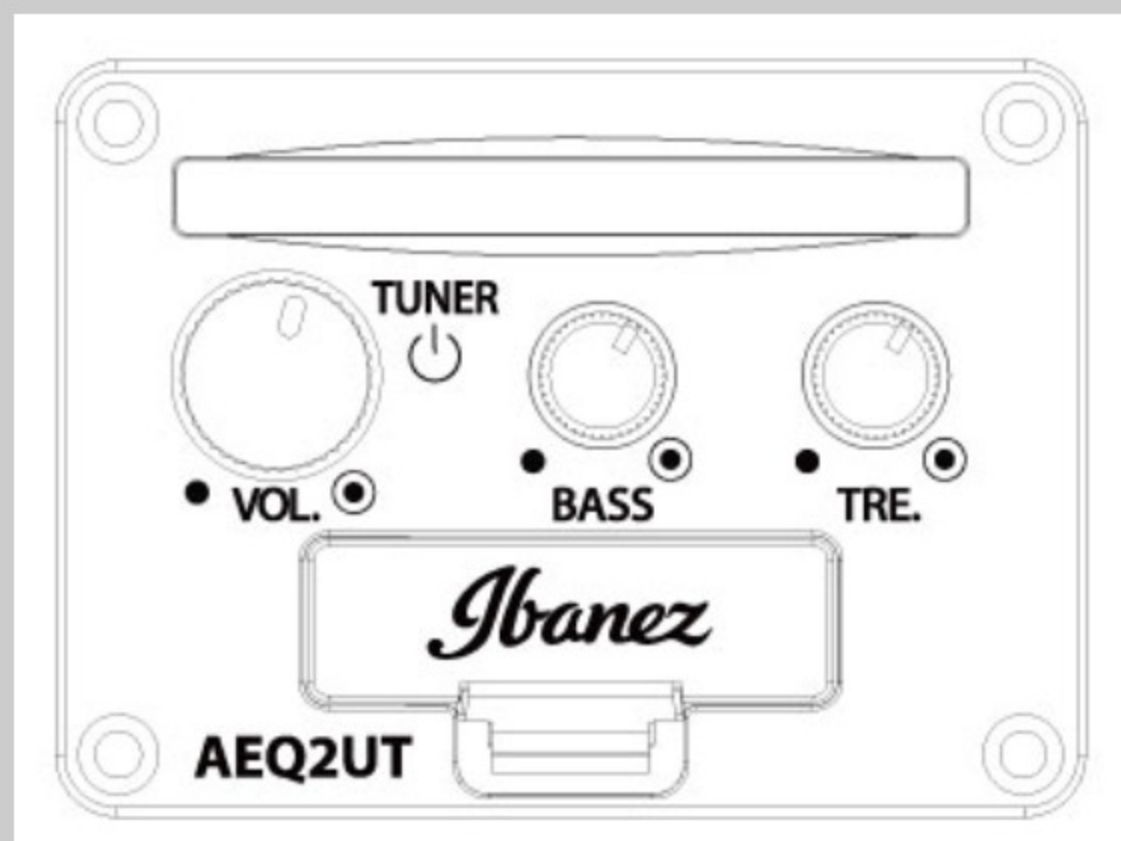

PREAMP

DESCRIPTION +

OTHER FEATURES

Gig bag included