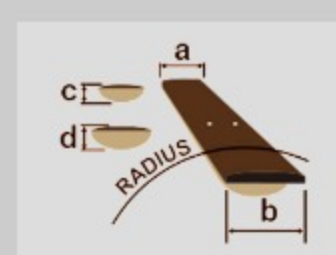

# UICT10

COLOR VARIATION :

BK : Black High Gloss

SHARE :

### SPECS

body shape	Iceman Tenor Ukulele body
top	Spruce top
back & sides	Okoume back & Okoume sides
neck	UEWT / Okoume neck
fretboard	Purpleheart fretboard
bridge	Purpleheart bridge
inlay	White dot inlay
soundhole rosette	rosette
tuning machine	Chrome Open Gear tuners
number of frets	20
strings	Aquila® Nylblack Tenor strings
string gauge	.0264/.0330/.0394/.0287
string space	15mm
factory tuning	1A,2E,3C,4G
pickup	Ibanez Undersaddle
preamp	Ibanez AEQ-2UT preamp w/Onboard tuner
output jack	1/4" output

### NECK DIMENSIONS

Scale :	432mm
a : Width	37mm at NUT
b : Width	48mm at 14F
c : Thickness	18mm at 1F
d : Thickness	19mm at 7F
Radius :	400mmR

DESCRIPTION +

### BODY DIMENSIONS

a : Length	12 5/8"
b : Width	9 1/4"
c : Max Depth	2 3/8"

DESCRIPTION +