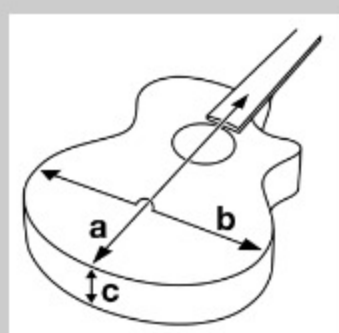

### SPECS

body shape	Iceman Tenor Ukulele body
top	Spruce top
back & sides	Okoume back & Okoume sides
neck	UEWT / Okoume neck
fretboard	Purpleheart fretboard
bridge	Purpleheart bridge
inlay	White dot inlay
soundhole rosette	rosette
tuning machine	Chrome Open Gear tuners
number of frets	20
strings	Aquila® Nylblack Tenor strings
string gauge	.0264/.0330/.0394/.0287
string space	15mm
factory tuning	1A,2E,3C,4G
pickup	Ibanez Undersaddle
preamp	Ibanez AEQ-2UT preamp w/Onboard tuner
output jack	1/4" output

### NECK DIMENSIONS

Scale :	432mm
a : Width	37mm at NUT
b : Width	48mm at 14F
c : Thickness	18mm at 1F
d : Thickness	19mm at 7F
Radius :	400mmR

DESCRIPTION +

### BODY DIMENSIONS

a : Length	12 5/8"
b : Width	9 1/4"
c : Max Depth	2 3/8"

DESCRIPTION +