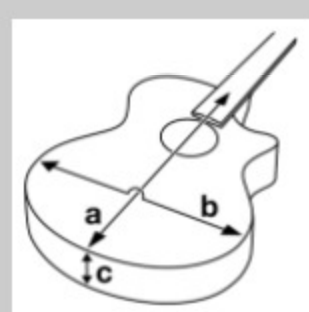

UKC100

COLOR VARIATION :

OPN : Open Pore Natural

SHARE :  

SPEC

SPECS

body shape	Concert body
top	Sapele top
back & sides	Sapele back & Sapele sides
neck	UKC / Okoume neck
fretboard	Purpleheart fretboard
bridge	Purpleheart bridge
inlay	White dot inlay
soundhole rosette	rosette
tuning machine	Chrome Open Gear tuners
number of frets	17
string gauge	.022/.028/.032/.022
string space	15mm
factory tuning	1A,2E,3C,4G

NECK DIMENSIONS

Scale :	380mm
a : Width	37mm at NUT
b : Width	47mm at 14F
c : Thickness	17mm at 1F
d : Thickness	21.5mm at 7F
Radius :	Flat

DESCRIPTION +

BODY DIMENSIONS

a : Length	11 1/8"
b : Width	8 1/2"
c : Max Depth	2 7/8"

DESCRIPTION +

OTHER FEATURES

Recommended	FS40UC
Case	
Gig bag included	
Tall frets	
Side sound port	
Smooth and round neck heel	