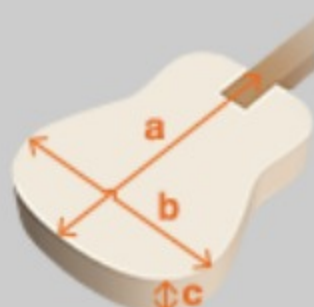

UKC10

COLOR VARIATION :

SHARE :  

SPEC

SPEC

body shape	Concert body
top	Sapele top
back & sides	Sapele back & Sapele sides
neck	UKC / Okoume neck
fretboard	Purpleheart fretboard
bridge	Purpleheart bridge
inlay	White dot
tuning machine	Chrome open gear
nut material	Plastic
number of frets	17
saddle material	Plastic
strings	-
string gauge	.022/.028/.032/.022
string space	13mm
factory tuning	1A, 2E, 3C, 4G
output jack	-

NECK DIMENSIONS

Scale :	382mm
a : Width	35mm at NUT
b : Width	44mm at 14F
c : Thickness	17.6mm at 1F
d : Thickness	20.6mm at 7F
Radius :	Flat

BODY DIMENSIONS

a : Length	11 "
b : Width	8 1/2"
c : Max Depth	2 3/4"