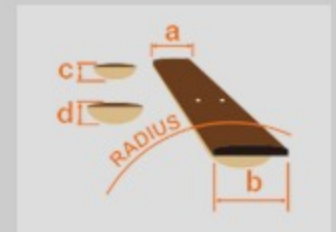

UKC10

COLOR VARIATION :

SHARE :  

SPEC

SPEC

body shape	Concert body
top	Sapele top
back & sides	Sapele back & Sapele sides
neck	UKC / Okoume neck
fretboard	Purpleheart fretboard
bridge	Purpleheart bridge
inlay	White dot
tuning machine	Chrome open gear
nut material	Plastic
number of frets	17
saddle material	Plastic
strings	-
string gauge	.022/.028/.032/.022
string space	13mm
factory tuning	1A, 2E, 3C, 4G
output jack	-

NECK DIMENSIONS

Scale :	382mm
a : Width	35mm at NUT
b : Width	44mm at 14F
c : Thickness	17.6mm at 1F
d : Thickness	20.6mm at 7F
Radius :	Flat

BODY DIMENSIONS

a : Length	11 "
b : Width	8 1/2"
c : Max Depth	2 3/4"