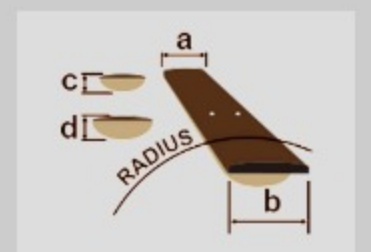

# URGT100

COLOR VARIATION :

BK : Black High Gloss

SHARE :  

### SPECS

body shape	RG Tenor Ukulele body
top	Spruce top
back & sides	Okoume back & Okoume sides
neck	C shape / Okoume neck
fretboard	Purpleheart fretboard
bridge	Purpleheart bridge
inlay	White dot inlay
tuning machine	Chrome Die-cast tuners
number of frets	24
strings	Aquila® Nylblack Tenor strings
string gauge	.0264/.0330/.0394/.0287
string space	15mm
factory tuning	1A,2E,3C,4G
pickup	Ibanez Undersaddle
preamp	Ibanez AEQ-2UT preamp w/Onboard tuner
output jack	1/4" Endpin Jack
battery	CR2032 x2

### NECK DIMENSIONS

Scale :	432mm
a : Width	37mm at NUT
b : Width	48mm at 14F
c : Thickness	19mm at 1F
d : Thickness	21.5mm at 7F
Radius :	400mmR

DESCRIPTION +

### BODY DIMENSIONS

a : Length	13"
b : Width	8 7/8"
c : Max Depth	2 1/4"

DESCRIPTION +