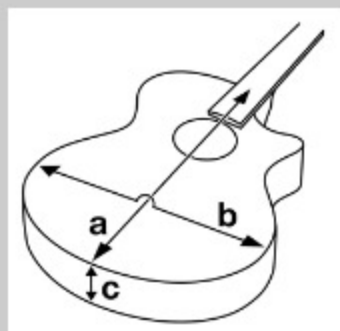

### SPECS

body shape	RG Tenor Ukulele body
top	Spruce top
back & sides	Okoume back & Okoume sides
neck	C shape / Okoume neck
fretboard	Purpleheart fretboard
bridge	Purpleheart bridge
inlay	White dot inlay
tuning machine	Chrome Die-cast tuners
number of frets	24
strings	Aquila® Nylblack Tenor strings
string gauge	.0264/.0330/.0394/.0287
string space	15mm
factory tuning	1A,2E,3C,4G
pickup	Ibanez Undersaddle
preamp	Ibanez AEQ-2UT preamp w/Onboard tuner
output jack	1/4" Endpin Jack
battery	CR2032 x2

### NECK DIMENSIONS

Scale :	432mm
a : Width	37mm at NUT
b : Width	48mm at 14F
c : Thickness	19mm at 1F
d : Thickness	21.5mm at 7F
Radius :	400mmR

DESCRIPTION +

### BODY DIMENSIONS

a : Length	13"
b : Width	8 7/8"
c : Max Depth	2 1/4"

DESCRIPTION +