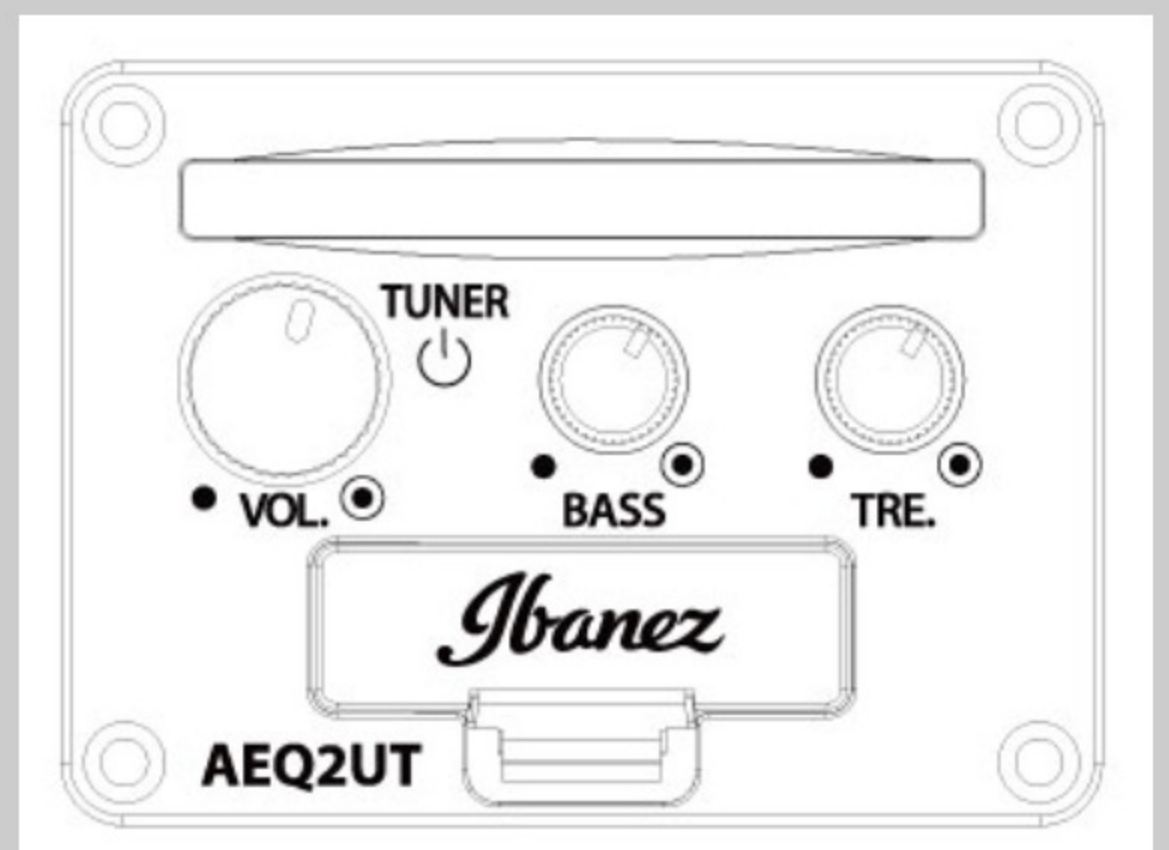

PREAMP

DESCRIPTION +

OTHER FEATURES

Side sound port
Gig bag included