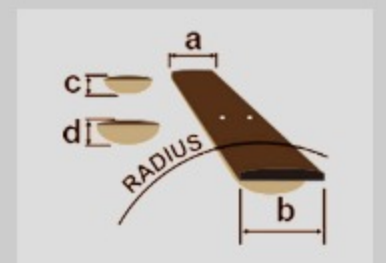

V40

COLOR VARIATION :

OPN : Open Pore Natural

SPEC

SPECS

body shape	Dreadnought body
top	Spruce top
back & sides	Meranti back & Meranti sides
neck	V / Meranti neck
fretboard	Nandu Wood fretboard
bridge	Nandu Wood bridge
inlay	White dot inlay
soundhole rosette	Black & White multi
tuning machine	Chrome Covered tuners
number of frets	20
bridge pins	Ibanez Advantage™
string gauge	.012/.016/.024/.032/.042/.053
string space	11mm
factory tuning	1E,2B,3G,4D,5A,6E

NECK DIMENSIONS

Scale :	650mm/25.6"
a : Width	42mm at NUT
b : Width	54mm at 14F
c : Thickness	21mm at 1F
d : Thickness	22mm at 7F
Radius :	250mmR

DESCRIPTION +

BODY DIMENSIONS

a : Length	19 3/4"
b : Width	15 7/8"
c : Max Depth	5"