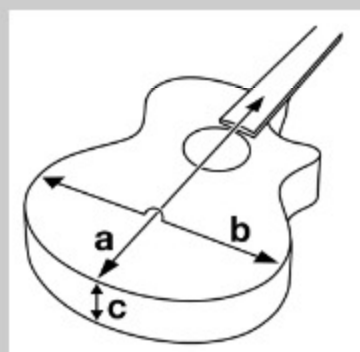

V40

COLOR VARIATION :

OPN : Open Pore Natural

SPEC

SPECS

body shape	Dreadnought body
top	Spruce top
back & sides	Meranti back & Meranti sides
neck	V / Meranti neck
fretboard	Nandu Wood fretboard
bridge	Nandu Wood bridge
inlay	White dot inlay
soundhole rosette	Black & White multi
tuning machine	Chrome Covered tuners
number of frets	20
bridge pins	Ibanez Advantage™
string gauge	.012/.016/.024/.032/.042/.053
string space	11mm
factory tuning	1E,2B,3G,4D,5A,6E

NECK DIMENSIONS

Scale :	650mm/25.6"
a : Width	42mm at NUT
b : Width	54mm at 14F
c : Thickness	21mm at 1F
d : Thickness	22mm at 7F
Radius :	250mmR

DESCRIPTION +

BODY DIMENSIONS

a : Length	19 3/4"
b : Width	15 7/8"
c : Max Depth	5"