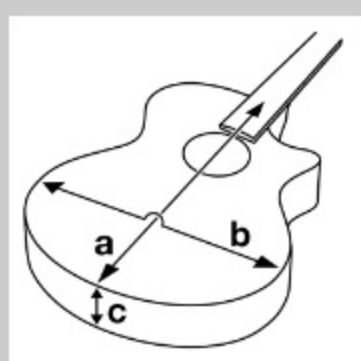

V40CE

COLOR VARIATION : 
OPN : Open Pore Natural

SPEC

SPECS

body shape	Cutaway Dreadnought body
top	Spruce top
back & sides	Meranti back & Meranti sides
neck	V / Meranti neck
fretboard	Nandu Wood fretboard
bridge	Nandu Wood bridge
inlay	White dot inlay
soundhole rosette	Black & White multi
tuning machine	Chrome Covered tuners
number of frets	20
bridge pins	Ibanez Advantage™
string gauge	.012/.016/.024/.032/.042/.053
string space	11mm
factory tuning	1E,2B,3G,4D,5A,6E
pickup	Ibanez Undersaddle pickup
preamp	Ibanez AEQ-2T preamp w/Onboard tuner
output jack	1/4" output

NECK DIMENSIONS

Scale :	650mm/25.6"
a : Width	42mm at NUT
b : Width	54mm at 14F
c : Thickness	21mm at 1F
d : Thickness	22mm at 7F
Radius :	250mmR

DESCRIPTION +

BODY DIMENSIONS

a : Length	19 3/4"
b : Width	15 7/8"
c : Max Depth	5"