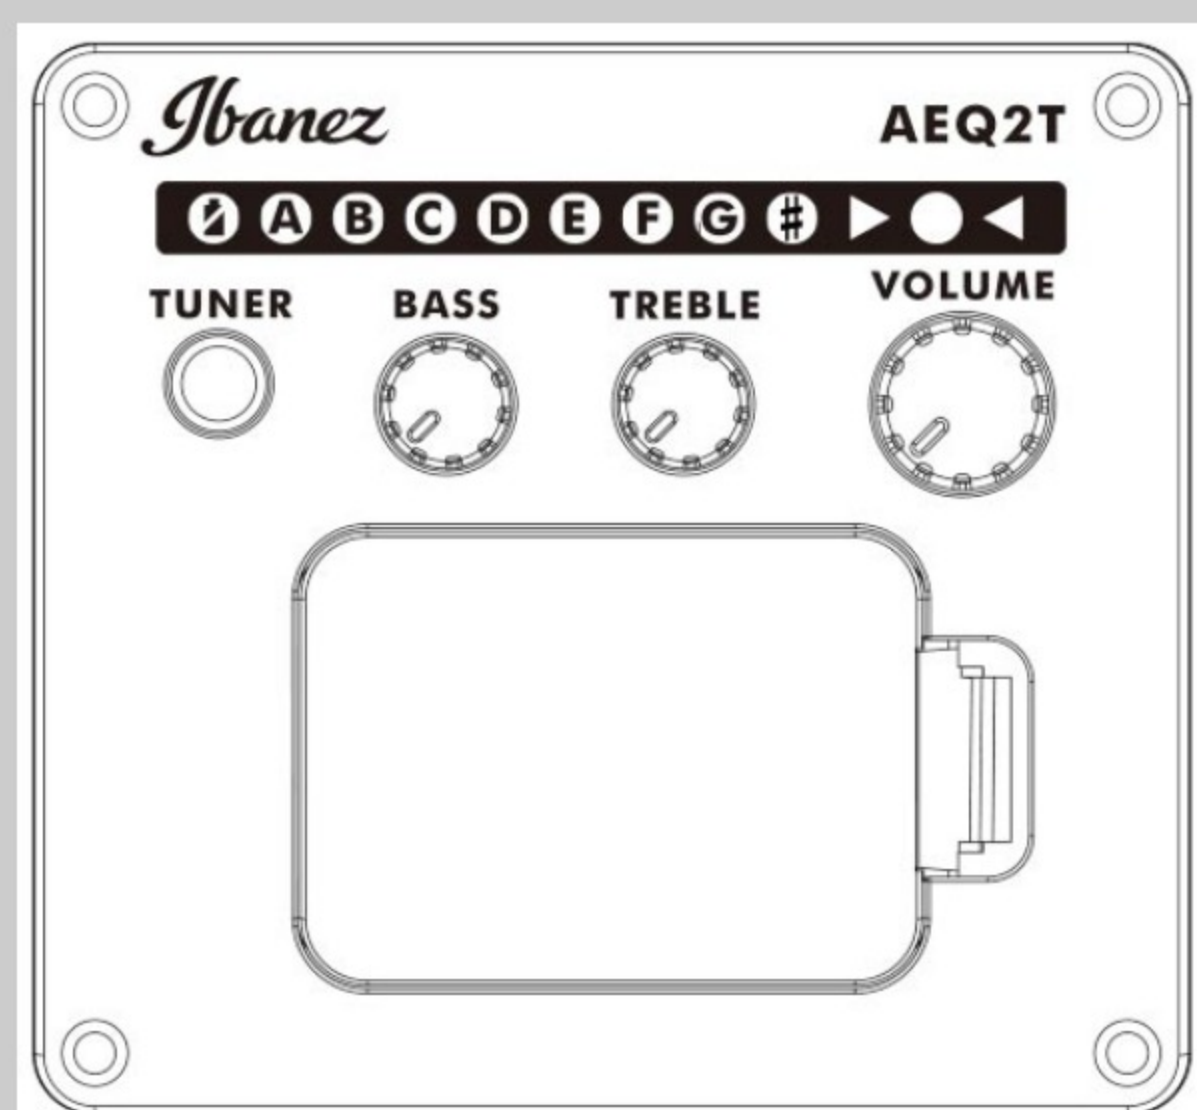

PREAMP

DESCRIPTION +

OTHER FEATURES

Recommended Case	FS40DA
Recommended Bag	IAB540-BK