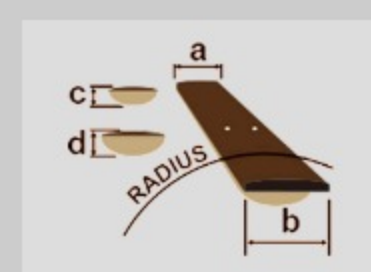

V40CE

COLOR VARIATION : 
OPN : Open Pore Natural

SPEC

SPECS

body shape	Cutaway Dreadnought body
top	Spruce top
back & sides	Meranti back & Meranti sides
neck	V / Meranti neck
fretboard	Nandu Wood fretboard
bridge	Nandu Wood bridge
inlay	White dot inlay
soundhole rosette	Black & White multi
tuning machine	Chrome Covered tuners
number of frets	20
bridge pins	Ibanez Advantage™
string gauge	.012/.016/.024/.032/.042/.053
string space	11mm
factory tuning	1E,2B,3G,4D,5A,6E
pickup	Ibanez Undersaddle pickup
preamp	Ibanez AEQ-2T preamp w/Onboard tuner
output jack	1/4" output

NECK DIMENSIONS

Scale :	650mm/25.6"
a : Width	42mm at NUT
b : Width	54mm at 14F
c : Thickness	21mm at 1F
d : Thickness	22mm at 7F
Radius :	250mmR

DESCRIPTION +

BODY DIMENSIONS

a : Length	19 3/4"
b : Width	15 7/8"
c : Max Depth	5"