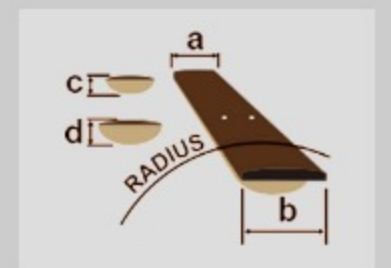

V44MINI

COLOR VARIATION :

OPN : Open Pore Natural

SPEC

SPECS

body shape	3/4 Dreadnought body
top	Meranti top
back & sides	Meranti back & Meranti sides
neck	V / Meranti neck
fretboard	Nandu Wood fretboard
bridge	Nandu Wood bridge
inlay	White dot inlay
soundhole rosette	Black & White multi
tuning machine	Chrome Covered tuners
number of frets	20
bridge pins	Ibanez Advantage™
string gauge	.012/.016/.024/.032/.042/.053
string space	11mm
factory tuning	1E,2B,3G,4D,5A,6E

NECK DIMENSIONS

Scale :	579mm/22.8"
a : Width	42mm at NUT
b : Width	54mm at 14F
c : Thickness	21mm at 1F
d : Thickness	22mm at 7F
Radius :	250mmR

DESCRIPTION +

BODY DIMENSIONS

a : Length	15 5/8"
b : Width	12 5/8"
c : Max Depth	3 3/4"