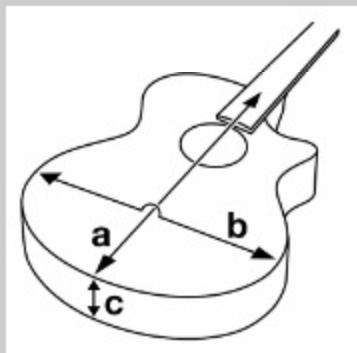

V44MINI

COLOR VARIATION :

OPN : Open Pore Natural

SPEC

SPECS

body shape	3/4 Dreadnought body
top	Meranti top
back & sides	Meranti back & Meranti sides
neck	V / Meranti neck
fretboard	Nandu Wood fretboard
bridge	Nandu Wood bridge
inlay	White dot inlay
soundhole rosette	Black & White multi
tuning machine	Chrome Covered tuners
number of frets	20
bridge pins	Ibanez Advantage™
string gauge	.012/.016/.024/.032/.042/.053
string space	11mm
factory tuning	1E,2B,3G,4D,5A,6E

NECK DIMENSIONS

Scale :	579mm/22.8"
a : Width	42mm at NUT
b : Width	54mm at 14F
c : Thickness	21mm at 1F
d : Thickness	22mm at 7F
Radius :	250mmR

DESCRIPTION +

BODY DIMENSIONS

a : Length	15 5/8"
b : Width	12 5/8"
c : Max Depth	3 3/4"