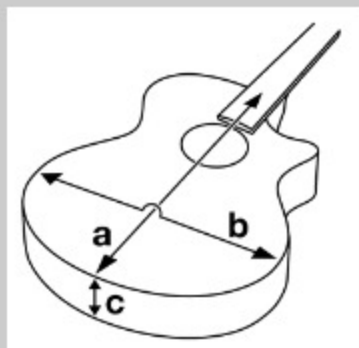

V44MINIE

COLOR VARIATION :

OPN : Open Pore Natural

SPEC

SPECS

body shape	3/4 Dreadnought body
top	Meranti top
back & sides	Meranti back & Meranti sides
neck	V / Meranti neck
fretboard	Nandu Wood fretboard
bridge	Nandu Wood bridge
inlay	White dot inlay
soundhole rosette	Black & White multi
tuning machine	Chrome Covered tuners
number of frets	20
bridge pins	Ibanez Advantage™
string gauge	.012/.016/.024/.032/.042/.053
string space	11mm
factory tuning	1E,2B,3G,4D,5A,6E
pickup	Ibanez Undersaddle pickup
preamp	Ibanez AEQ-2T preamp w/Onboard tuner
output jack	1/4" output

NECK DIMENSIONS

Scale :	579mm/22.8"
a : Width	42mm at NUT
b : Width	54mm at 14F
c : Thickness	21mm at 1F
d : Thickness	22mm at 7F
Radius :	250mmR

DESCRIPTION +

BODY DIMENSIONS

a : Length	15 5/8"
b : Width	12 5/8"
c : Max Depth	3 3/4"