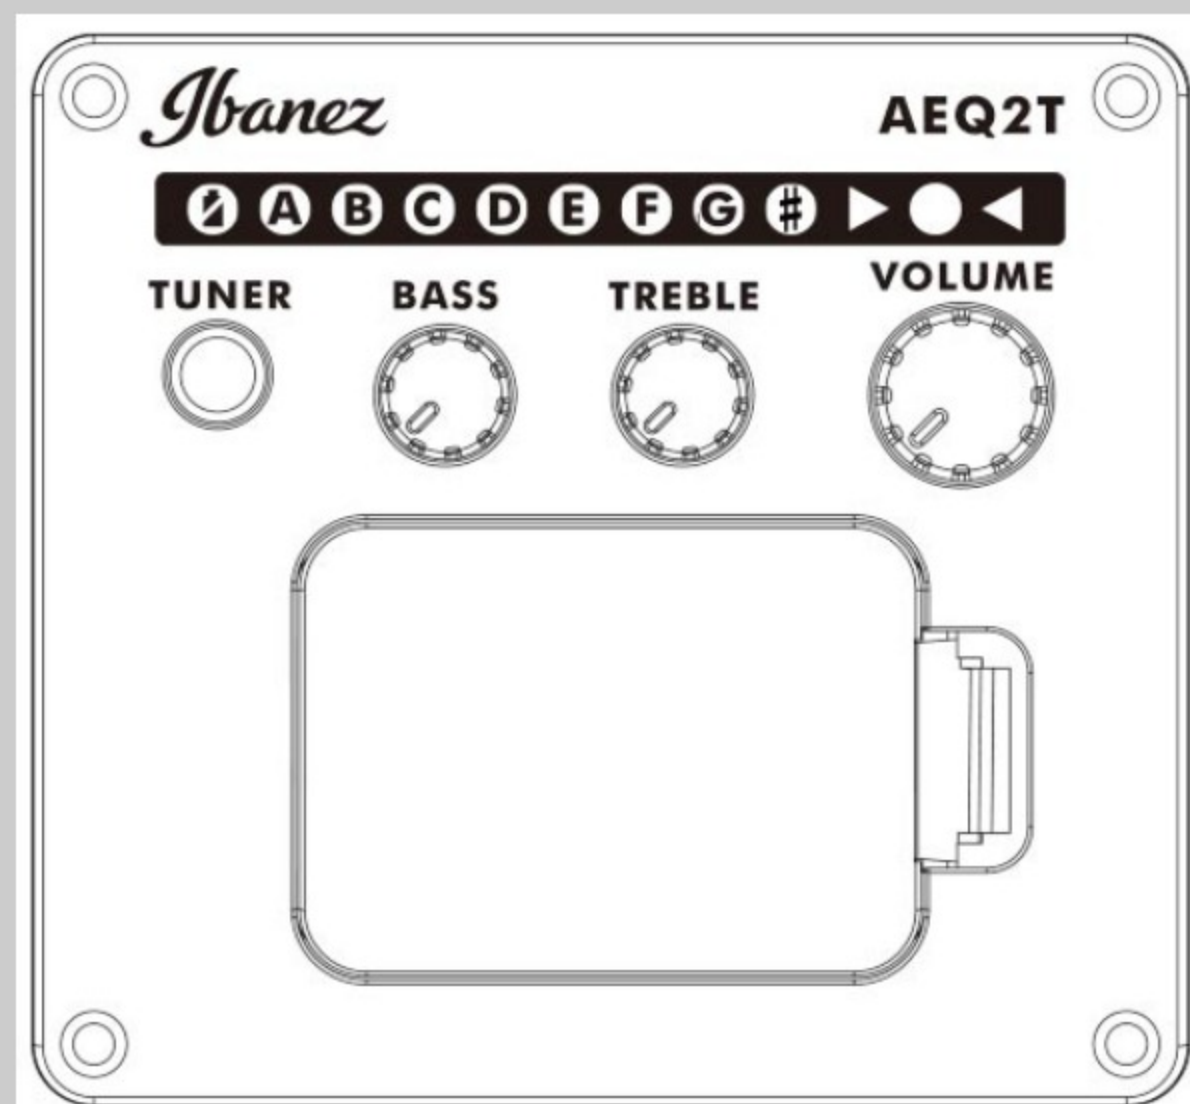

PREAMP

DESCRIPTION +

OTHER FEATURES

Gig bag included