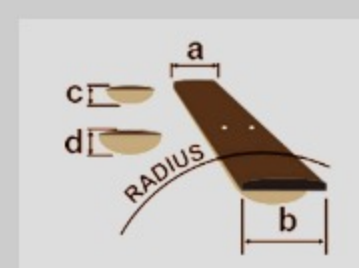

V44MINIE

COLOR VARIATION :

OPN : Open Pore Natural

SPEC

SPECS

body shape	3/4 Dreadnought body
top	Meranti top
back & sides	Meranti back & Meranti sides
neck	V / Meranti neck
fretboard	Nandu Wood fretboard
bridge	Nandu Wood bridge
inlay	White dot inlay
soundhole rosette	Black & White multi
tuning machine	Chrome Covered tuners
number of frets	20
bridge pins	Ibanez Advantage™
string gauge	.012/.016/.024/.032/.042/.053
string space	11mm
factory tuning	1E,2B,3G,4D,5A,6E
pickup	Ibanez Undersaddle pickup
preamp	Ibanez AEQ-2T preamp w/Onboard tuner
output jack	1/4" output

NECK DIMENSIONS

Scale :	579mm/22.8"
a : Width	42mm at NUT
b : Width	54mm at 14F
c : Thickness	21mm at 1F
d : Thickness	22mm at 7F
Radius :	250mmR

DESCRIPTION +

BODY DIMENSIONS

a : Length	15 5/8"
b : Width	12 5/8"
c : Max Depth	3 3/4"