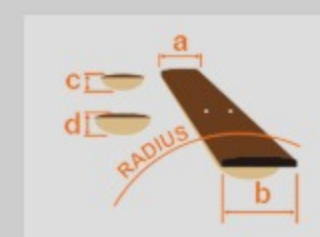

V50NJP

NT : Natural High Gloss

COLOR VARIATION :

SHARE : [f](#) [t](#)

SPEC

SPEC

body shape	Dreadnought body
top	Spruce top
back & sides	Agathis back & Agathis sides
neck	V / Nyatoh neck
fretboard	Nandu Wood fretboard
bridge	Nandu Wood bridge
inlay	White dot
soundhole rosette	Water decal
tuning machine	Chrome Covered Tuners
nut material	Plastic
number of frets	20
saddle material	Plastic
bridge pins	Ibanez Advantage™
strings	-
string gauge	.012/.016/.024/.032/.042/.053
string space	11mm
factory tuning	1E,2B,3G,4D,5A,6E

NECK DIMENSIONS

Scale :	650mm
a : Width	42mm at NUT
b : Width	54mm at 14F
c : Thickness	20mm at 1F
d : Thickness	21mm at 7F
Radius :	250mmR

BODY DIMENSIONS

a : Length	19 3/4"
b : Width	15 3/4"
c : Max Depth	5"