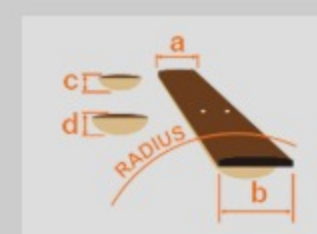

V50NJP

NT : Natural High Gloss

COLOR VARIATION :

SHARE :  

SPEC

SPEC

body shape	Dreadnought body
top	Spruce top
back & sides	Meranti back & Meranti sides
neck	V / Nyatoh neck
fretboard	Nandu Wood fretboard
bridge	Nandu Wood
inlay	White dot inlay
soundhole rosette	Water decal
tuning machine	Chrome Covered tuners
nut material	Plastic
number of frets	20
saddle material	Plastic
bridge pins	Ibanez Advantage™
string gauge	.012/.016/.024/.032/.042/.053
string space	11mm
factory tuning	1E,2B,3G,4D,5A,6E

NECK DIMENSIONS

Scale :	650mm
a : Width	42mm at NUT
b : Width	54mm at 14F
c : Thickness	20mm at 1F
d : Thickness	21mm at 7F
Radius :	250mmR

BODY DIMENSIONS

a : Length	19 3/4"
b : Width	15 3/4"
c : Max Depth	5"