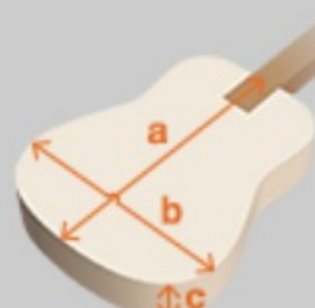

V50NJP

NT : Natural High Gloss

COLOR VARIATION :

SHARE :  

SPEC

SPEC

body shape	Dreadnought body
top	Spruce top
back & sides	Meranti back & Meranti sides
neck	V / Nyatoh neck
fretboard	Nandu Wood fretboard
bridge	Nandu Wood
inlay	White dot inlay
soundhole rosette	Water decal
tuning machine	Chrome Covered tuners
nut material	Plastic
number of frets	20
saddle material	Plastic
bridge pins	Ibanez Advantage™
string gauge	.012/.016/.024/.032/.042/.053
string space	11mm
factory tuning	1E,2B,3G,4D,5A,6E

NECK DIMENSIONS

Scale :	650mm
a : Width	42mm at NUT
b : Width	54mm at 14F
c : Thickness	20mm at 1F
d : Thickness	21mm at 7F
Radius :	250mmR

BODY DIMENSIONS

a : Length	19 3/4"
b : Width	15 3/4"
c : Max Depth	5"