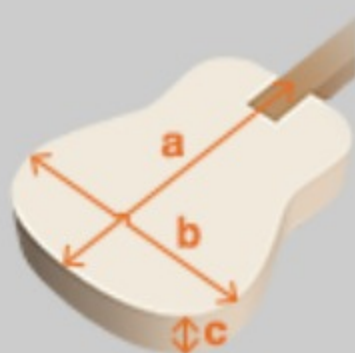

V50NJP

COLOR VARIATION :

NT : Natural High Gloss

SHARE :  

SPEC

SPECS

body shape	Dreadnought body
top	Spruce top
back & sides	Meranti back & Meranti sides
neck	V / Nyatoh neck
fretboard	Nandu Wood fretboard
bridge	Nandu Wood bridge
inlay	White dot inlay
soundhole rosette	Water decal
tuning machine	Chrome Covered tuners
nut material	Plastic
number of frets	20
saddle material	Plastic
bridge pins	Ibanez Advantage™
string gauge	.012/.016/.024/.032/.042/.053
string space	11mm
factory tuning	1E,2B,3G,4D,5A,6E

BODY DIMENSIONS

a : Length	19 3/4"
b : Width	15 7/8"
c : Max Depth	5 "

DESCRIPTION +

NECK DIMENSIONS

Scale :	650mm
a : Width	42mm at NUT
b : Width	54mm at 14F
c : Thickness	20mm at 1F
d : Thickness	21mm at 7F
Radius :	250mmR