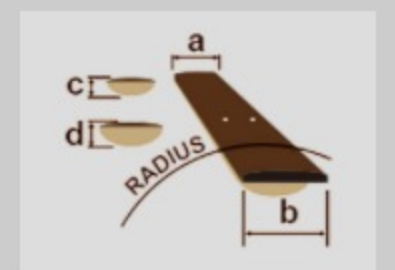

V50NJP

COLOR VARIATION :

NT : Natural High Gloss

SHARE :  

SPEC

SPECS

body shape	Dreadnought body
top	Spruce top
back & sides	Meranti back & Meranti sides
neck	V / Nyatoh neck
fretboard	Nandu Wood fretboard
bridge	Nandu Wood bridge
inlay	White dot inlay
soundhole rosette	Water decal
tuning machine	Chrome Covered tuners
nut material	Plastic
number of frets	20
saddle material	Plastic
bridge pins	Ibanez Advantage™
string gauge	.012/.016/.024/.032/.042/.053
string space	11mm
factory tuning	1E,2B,3G,4D,5A,6E

BODY DIMENSIONS

a : Length	19 3/4"
b : Width	15 7/8"
c : Max Depth	5 "

DESCRIPTION +

NECK DIMENSIONS

Scale :	650mm
a : Width	42mm at NUT
b : Width	54mm at 14F
c : Thickness	20mm at 1F
d : Thickness	21mm at 7F
Radius :	250mmR