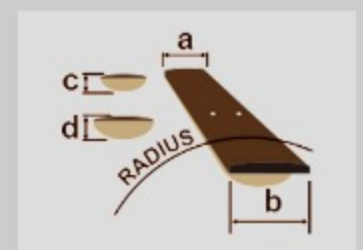

V50NJP

COLOR VARIATION :

VS : Vintage Sunburst High Gloss

SHARE :  

SPEC

SPECS

body shape	Dreadnought body
top	Spruce top
back & sides	Meranti back & Meranti sides
neck	V / Nyatoh neck
fretboard	Nandu Wood fretboard
bridge	Nandu Wood bridge
inlay	White dot inlay
soundhole rosette	Water decal
tuning machine	Chrome Covered tuners
number of frets	20
bridge pins	Ibanez Advantage™
string gauge	.012/.016/.024/.032/.042/.053
string space	11mm
factory tuning	1E,2B,3G,4D,5A,6E
battery	CR2032 x1

BODY DIMENSIONS

a : Length	19 3/4"
b : Width	15 7/8"
c : Max Depth	5"

DESCRIPTION +

NECK DIMENSIONS

Scale :	650mm
a : Width	42mm at NUT
b : Width	54mm at 14F
c : Thickness	20mm at 1F
d : Thickness	21mm at 7F
Radius :	250mmR