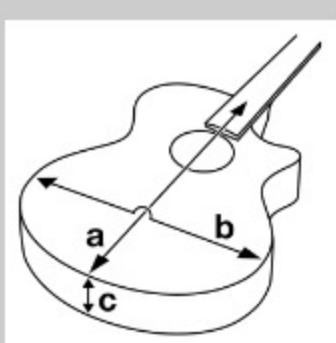

V50NJP

COLOR VARIATION :

VS : Vintage Sunburst High Gloss

SHARE :  

SPEC

SPECS

body shape	Dreadnought body
top	Spruce top
back & sides	Meranti back & Meranti sides
neck	V / Nyatoh neck
fretboard	Nandu Wood fretboard
bridge	Nandu Wood bridge
inlay	White dot inlay
soundhole rosette	Water decal
tuning machine	Chrome Covered tuners
number of frets	20
bridge pins	Ibanez Advantage™
string gauge	.012/.016/.024/.032/.042/.053
string space	11mm
factory tuning	1E,2B,3G,4D,5A,6E
battery	CR2032 x1

BODY DIMENSIONS

a : Length	19 3/4"
b : Width	15 7/8"
c : Max Depth	5"

DESCRIPTION +

NECK DIMENSIONS

Scale :	650mm
a : Width	42mm at NUT
b : Width	54mm at 14F
c : Thickness	20mm at 1F
d : Thickness	21mm at 7F
Radius :	250mmR