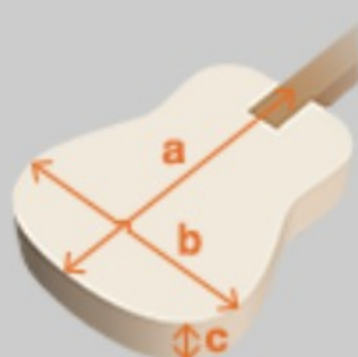

# V54NJP

COLOR VARIATION :

OPN : Open Pore Natural

SHARE :  

## SPEC

### SPECS

body shape	Dreadnought body
top	Sapele top
back & sides	Sapele back & Sapele sides
neck	V / Nyatoh neck
fretboard	Nandu Wood fretboard
bridge	Nandu Wood bridge
inlay	White dot inlay
soundhole rosette	Water decal
tuning machine	Chrome Covered tuners
nut material	Plastic
number of frets	20
saddle material	Plastic
bridge pins	Ibanez Advantage™
string gauge	.012/.016/.024/.032/.042/.053
string space	11mm
factory tuning	1E,2B,3G,4D,5A,6E

### BODY DIMENSIONS

a : Length	19 3/4"
b : Width	15 7/8"
c : Max Depth	5 "

DESCRIPTION +