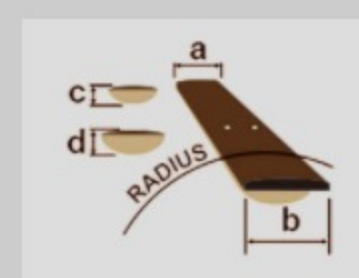

### SPECS

body shape	Dreadnought body
top	Sapele top
back & sides	Sapele back & Sapele sides
neck	V / Nyatoh neck
fretboard	Nandu Wood fretboard
bridge	Nandu Wood bridge
inlay	White dot inlay
soundhole rosette	Water decal
tuning machine	Chrome Covered tuners
nut material	Plastic
number of frets	20
saddle material	Plastic
bridge pins	Ibanez Advantage™
string gauge	.012/.016/.024/.032/.042/.053
string space	11mm
factory tuning	1E,2B,3G,4D,5A,6E

### BODY DIMENSIONS

a : Length	19 3/4"
b : Width	15 7/8"
c : Max Depth	5 "

DESCRIPTION +

### NECK DIMENSIONS

Scale :	650mm
a : Width	42mm at NUT
b : Width	54mm at 14F
c : Thickness	20mm at 1F
d : Thickness	21mm at 7F
Radius :	250mmR

DESCRIPTION +