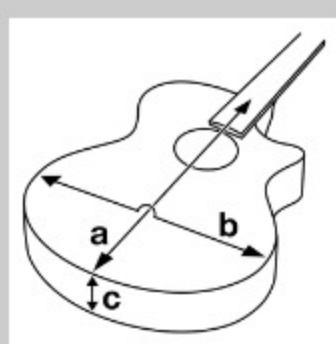

V54NJP

COLOR VARIATION :

OPN : Open Pore Natural

SHARE :  

SPEC

SPECS

body shape	Dreadnought body
top	Sapele top
back & sides	Sapele back & Sapele sides
neck	V / Nyatoh neck
fretboard	Nandu Wood fretboard
bridge	Nandu Wood bridge
inlay	White dot inlay
soundhole rosette	Water decal
tuning machine	Chrome Covered tuners
number of frets	20
bridge pins	Ibanez Advantage™
string gauge	.012/.016/.024/.032/.042/.053
string space	11mm
factory tuning	1E,2B,3G,4D,5A,6E
battery	CR2032 x1

NECK DIMENSIONS

Scale :	650mm
a : Width	42mm at NUT
b : Width	54mm at 14F
c : Thickness	20mm at 1F
d : Thickness	21mm at 7F
Radius :	250mmR

DESCRIPTION +

BODY DIMENSIONS

a : Length	19 3/4"
b : Width	15 7/8"
c : Max Depth	5"