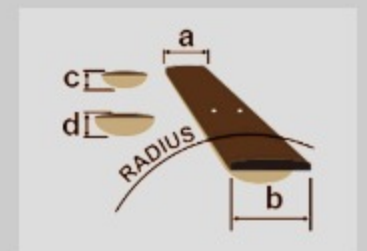

V54NJP

COLOR VARIATION :

OPN : Open Pore Natural

SHARE :  

SPEC

SPECS

body shape	Dreadnought body
top	Sapele top
back & sides	Sapele back & Sapele sides
neck	V / Nyatoh neck
fretboard	Nandu Wood fretboard
bridge	Nandu Wood bridge
inlay	White dot inlay
soundhole rosette	Water decal
tuning machine	Chrome Covered tuners
number of frets	20
bridge pins	Ibanez Advantage™
string gauge	.012/.016/.024/.032/.042/.053
string space	11mm
factory tuning	1E,2B,3G,4D,5A,6E
battery	CR2032 x1

NECK DIMENSIONS

Scale :	650mm
a : Width	42mm at NUT
b : Width	54mm at 14F
c : Thickness	20mm at 1F
d : Thickness	21mm at 7F
Radius :	250mmR

DESCRIPTION +

BODY DIMENSIONS

a : Length	19 3/4"
b : Width	15 7/8"
c : Max Depth	5"