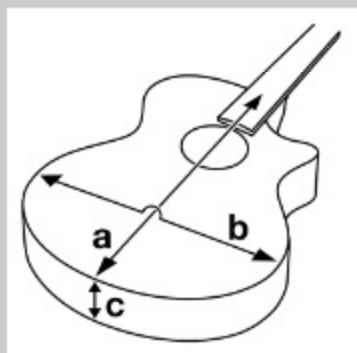

VC44

COLOR VARIATION :

OPN : Open Pore Natural

SPEC

SPECS

body shape	Grand Concert body
top	Meranti top
back & sides	Meranti back & Meranti sides
neck	V / Meranti neck
fretboard	Nandu Wood fretboard
bridge	Nandu Wood bridge
inlay	White dot inlay
soundhole rosette	Black & White multi
tuning machine	Chrome Covered tuners
number of frets	21
bridge pins	Ibanez Advantage™
string gauge	.012/.016/.024/.032/.042/.053
string space	11mm
factory tuning	1E,2B,3G,4D,5A,6E

NECK DIMENSIONS

Scale :	634mm/25"
a : Width	42mm at NUT
b : Width	54mm at 14F
c : Thickness	21mm at 1F
d : Thickness	22mm at 7F
Radius :	250mmR

DESCRIPTION +

BODY DIMENSIONS

a : Length	19 3/8"
b : Width	15 3/8"
c : Max Depth	4"