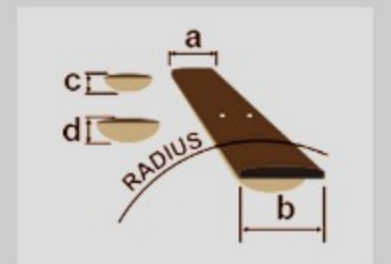

VC44

COLOR VARIATION :

OPN : Open Pore Natural

SPEC

SPECS

body shape	Grand Concert body
top	Meranti top
back & sides	Meranti back & Meranti sides
neck	V / Meranti neck
fretboard	Nandu Wood fretboard
bridge	Nandu Wood bridge
inlay	White dot inlay
soundhole rosette	Black & White multi
tuning machine	Chrome Covered tuners
number of frets	21
bridge pins	Ibanez Advantage™
string gauge	.012/.016/.024/.032/.042/.053
string space	11mm
factory tuning	1E,2B,3G,4D,5A,6E

NECK DIMENSIONS

Scale :	634mm/25"
a : Width	42mm at NUT
b : Width	54mm at 14F
c : Thickness	21mm at 1F
d : Thickness	22mm at 7F
Radius :	250mmR

DESCRIPTION +

BODY DIMENSIONS

a : Length	19 3/8"
b : Width	15 3/8"
c : Max Depth	4"