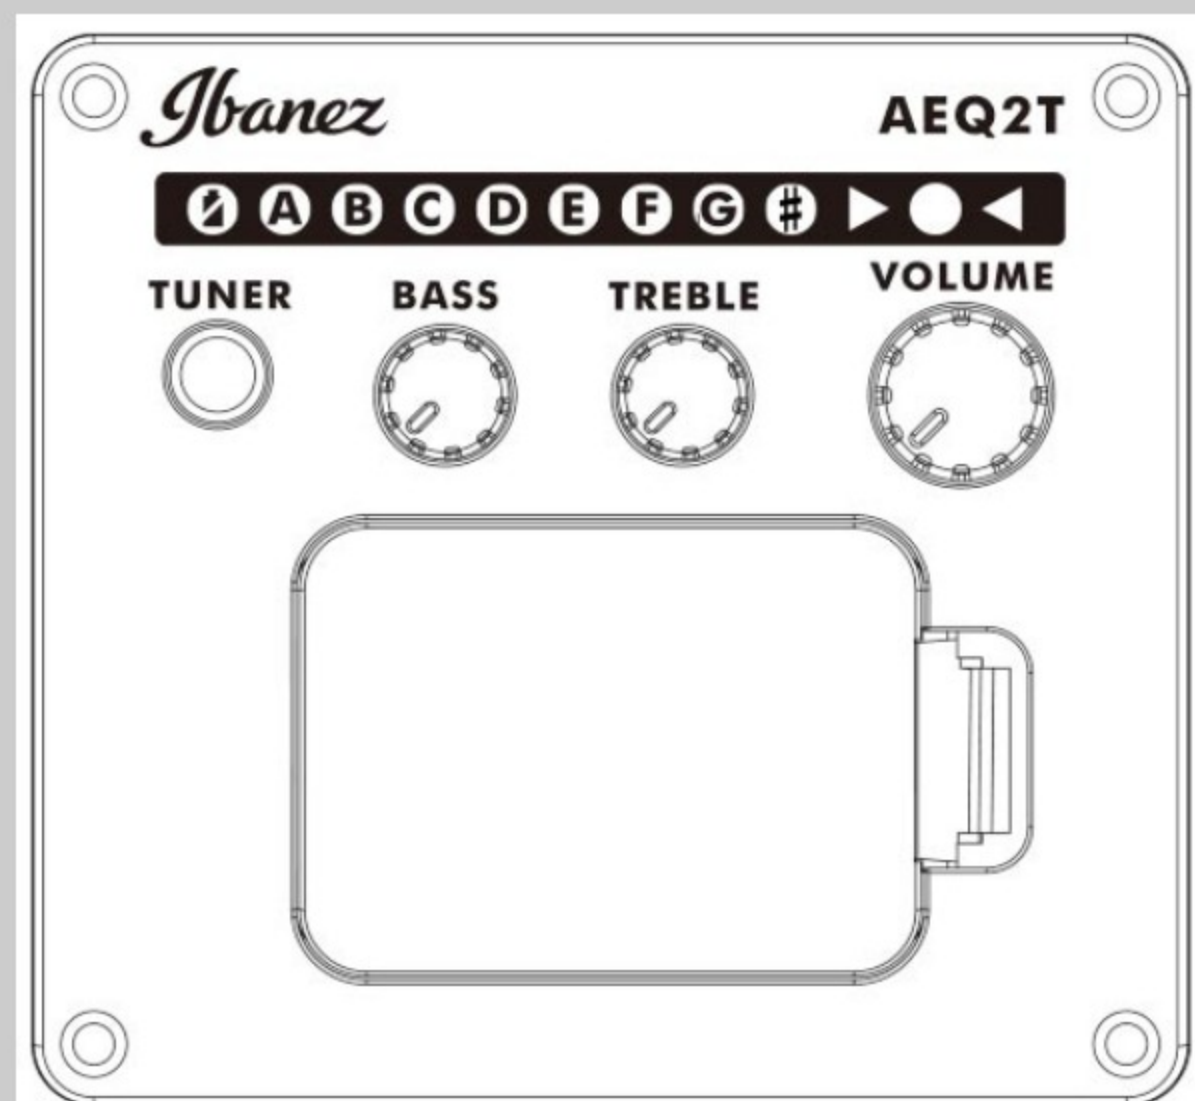

PREAMP

DESCRIPTION +

OTHER FEATURES

Recommended Bag ICB540-BK