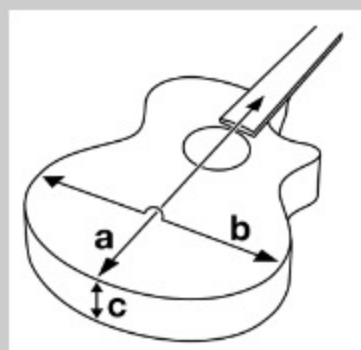

VC44CE

COLOR VARIATION :

OPN : Open Pore Natural

SPEC

SPECS

body shape	Cutaway Grand Concert body
top	Meranti top
back & sides	Meranti back & Meranti sides
neck	V / Meranti neck
fretboard	Nandu Wood fretboard
bridge	Nandu Wood bridge
inlay	White dot inlay
soundhole rosette	Black & White multi
tuning machine	Chrome Covered tuners
number of frets	21
bridge pins	Ibanez Advantage™
string gauge	.012/.016/.024/.032/.042/.053
string space	11mm
factory tuning	1E,2B,3G,4D,5A,6E
pickup	Ibanez Undersaddle pickup
preamp	Ibanez AEQ-2T preamp w/Onboard tuner
output jack	1/4" output

NECK DIMENSIONS

Scale :	634mm/25"
a : Width	42mm at NUT
b : Width	54mm at 14F
c : Thickness	21mm at 1F
d : Thickness	22mm at 7F
Radius :	250mmR

DESCRIPTION +

BODY DIMENSIONS

a : Length	19 3/8"
b : Width	15 3/8"
c : Max Depth	4"