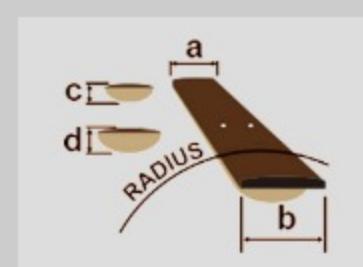

VC44CE

COLOR VARIATION :

OPN : Open Pore Natural

SPEC

SPECS

body shape	Cutaway Grand Concert body
top	Meranti top
back & sides	Meranti back & Meranti sides
neck	V / Meranti neck
fretboard	Nandu Wood fretboard
bridge	Nandu Wood bridge
inlay	White dot inlay
soundhole rosette	Black & White multi
tuning machine	Chrome Covered tuners
number of frets	21
bridge pins	Ibanez Advantage™
string gauge	.012/.016/.024/.032/.042/.053
string space	11mm
factory tuning	1E,2B,3G,4D,5A,6E
pickup	Ibanez Undersaddle pickup
preamp	Ibanez AEQ-2T preamp w/Onboard tuner
output jack	1/4" output

NECK DIMENSIONS

Scale :	634mm/25"
a : Width	42mm at NUT
b : Width	54mm at 14F
c : Thickness	21mm at 1F
d : Thickness	22mm at 7F
Radius :	250mmR

DESCRIPTION +

BODY DIMENSIONS

a : Length	19 3/8"
b : Width	15 3/8"
c : Max Depth	4"