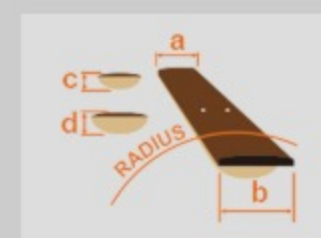

VC50NJP

NT : Natural High Gloss

COLOR VARIATION :

SHARE : [f](#) [t](#)

SPEC

SPEC

body shape	Grand Concert body
top	Spruce top
back & sides	Agathis back & Agathis sides
neck	V / Nyatoh neck
fretboard	Nandu Wood fretboard
bridge	Nandu Wood bridge
inlay	White dot
soundhole rosette	Water decal
tuning machine	Chrome Covered Tuners
nut material	Plastic
number of frets	20
saddle material	Plastic
bridge pins	Ibanez Advantage™
strings	-
string gauge	.012/.016/.024/.032/.042/.053
string space	11mm
factory tuning	1E,2B,3G,4D,5A,6E

NECK DIMENSIONS

Scale :	634mm
a : Width	42mm at NUT
b : Width	54mm at 14F
c : Thickness	20mm at 1F
d : Thickness	21mm at 7F
Radius :	250mmR

BODY DIMENSIONS

a : Length	19 1/4"
b : Width	15 1/4"
c : Max Depth	4 1/4"