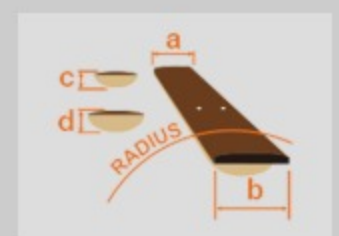

VC50NJP

NT : Natural High Gloss

COLOR VARIATION :

SHARE :

SPEC

SPEC

body shape	Grand Concert body
top	Spruce top
back & sides	Meranti back & Meranti sides
neck	V / Nyatoh neck
fretboard	Nandu Wood fretboard
bridge	Nandu Wood
inlay	White dot inlay
soundhole rosette	Water decal
tuning machine	Chrome Covered tuners
nut material	Plastic
number of frets	20
saddle material	Plastic
bridge pins	Ibanez Advantage™
string gauge	.012/.016/.024/.032/.042/.053
string space	11mm
factory tuning	1E,2B,3G,4D,5A,6E

NECK DIMENSIONS

Scale :	634mm
a : Width	42mm at NUT
b : Width	54mm at 14F
c : Thickness	20mm at 1F
d : Thickness	21mm at 7F
Radius :	250mmR

BODY DIMENSIONS

a : Length	19 1/4"
b : Width	15 1/4"
c : Max Depth	4 1/4"