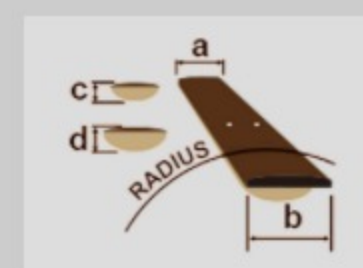

VC50NJP

COLOR VARIATION :

NT : Natural High Gloss

SHARE :  

SPEC

SPECS

body shape	Grand Concert body
top	Spruce top
back & sides	Meranti back & Meranti sides
neck	V / Nyatoh neck
fretboard	Nandu Wood fretboard
bridge	Nandu Wood bridge
inlay	White dot inlay
soundhole rosette	Water decal
tuning machine	Chrome Covered tuners
nut material	Plastic
number of frets	20
saddle material	Plastic
bridge pins	Ibanez Advantage™
string gauge	.012/.016/.024/.032/.042/.053
string space	11mm
factory tuning	1E,2B,3G,4D,5A,6E

NECK DIMENSIONS

Scale :	634mm
a : Width	42mm at NUT
b : Width	54mm at 14F
c : Thickness	20mm at 1F
d : Thickness	21mm at 7F
Radius :	250mmR

DESCRIPTION +

BODY DIMENSIONS

a : Length	19 3/8"
b : Width	15 3/8"
c : Max Depth	4 1/4"