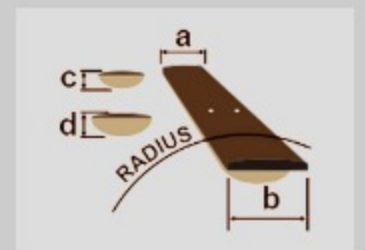

VC50NJP

COLOR VARIATION :

NT : Natural High Gloss

SHARE :  

SPEC

SPECS

body shape	Grand Concert body
top	Spruce top
back & sides	Meranti back & Meranti sides
neck	V / Nyatoh neck
fretboard	Nandu Wood fretboard
bridge	Nandu Wood bridge
inlay	White dot inlay
soundhole rosette	Water decal
tuning machine	Chrome Covered tuners
number of frets	20
bridge pins	Ibanez Advantage™
string gauge	.012/.016/.024/.032/.042/.053
string space	11mm
factory tuning	1E,2B,3G,4D,5A,6E
battery	CR2032 x1

NECK DIMENSIONS

Scale :	634mm
a : Width	42mm at NUT
b : Width	54mm at 14F
c : Thickness	20mm at 1F
d : Thickness	21mm at 7F
Radius :	250mmR

DESCRIPTION +

BODY DIMENSIONS

a : Length	19 3/8"
b : Width	15 3/8"
c : Max Depth	4 1/4"