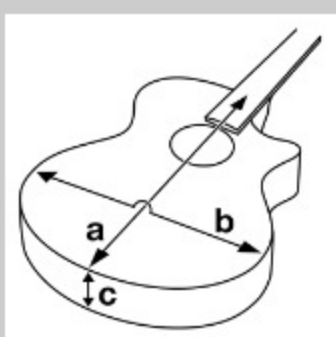

VC50NJP

COLOR VARIATION :

NT : Natural High Gloss

SHARE :  

SPEC

SPECS

body shape	Grand Concert body
top	Spruce top
back & sides	Meranti back & Meranti sides
neck	V / Nyatoh neck
fretboard	Nandu Wood fretboard
bridge	Nandu Wood bridge
inlay	White dot inlay
soundhole rosette	Water decal
tuning machine	Chrome Covered tuners
number of frets	20
bridge pins	Ibanez Advantage™
string gauge	.012/.016/.024/.032/.042/.053
string space	11mm
factory tuning	1E,2B,3G,4D,5A,6E
battery	CR2032 x1

NECK DIMENSIONS

Scale :	634mm
a : Width	42mm at NUT
b : Width	54mm at 14F
c : Thickness	20mm at 1F
d : Thickness	21mm at 7F
Radius :	250mmR

DESCRIPTION +

BODY DIMENSIONS

a : Length	19 3/8"
b : Width	15 3/8"
c : Max Depth	4 1/4"