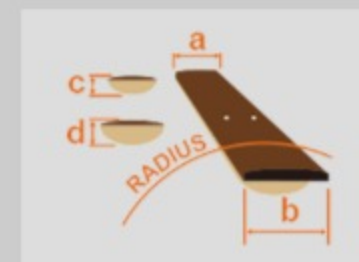

AFB200 01

TKS : Transparent Black Sunburst

COLOR VARIATION :

SHARE :

SPEC

SPEC

neck type	AFB Artcore / 3pc Nyatoh/Maple neck
top/back/body	Maple top / Maple back / Maple body
fretboard	Bound Laurel / White dot inlay
fret	Medium frets
bridge	ART-1 wooden bridge
string space	19mm
neck pickup	Classic Elite Bass neck pickup (Passive)
bridge pickup	Classic Elite Bass bridge pickup (Passive)
hardware color	Chrome

NECK DIMENSIONS

Scale :	770mm/30.3"
a : Width	42mm at NUT
b : Width	63mm at 22F
c : Thickness	21.5mm at 1F
d : Thickness	24mm at 9F
Radius :	400mmR

CONTROLS