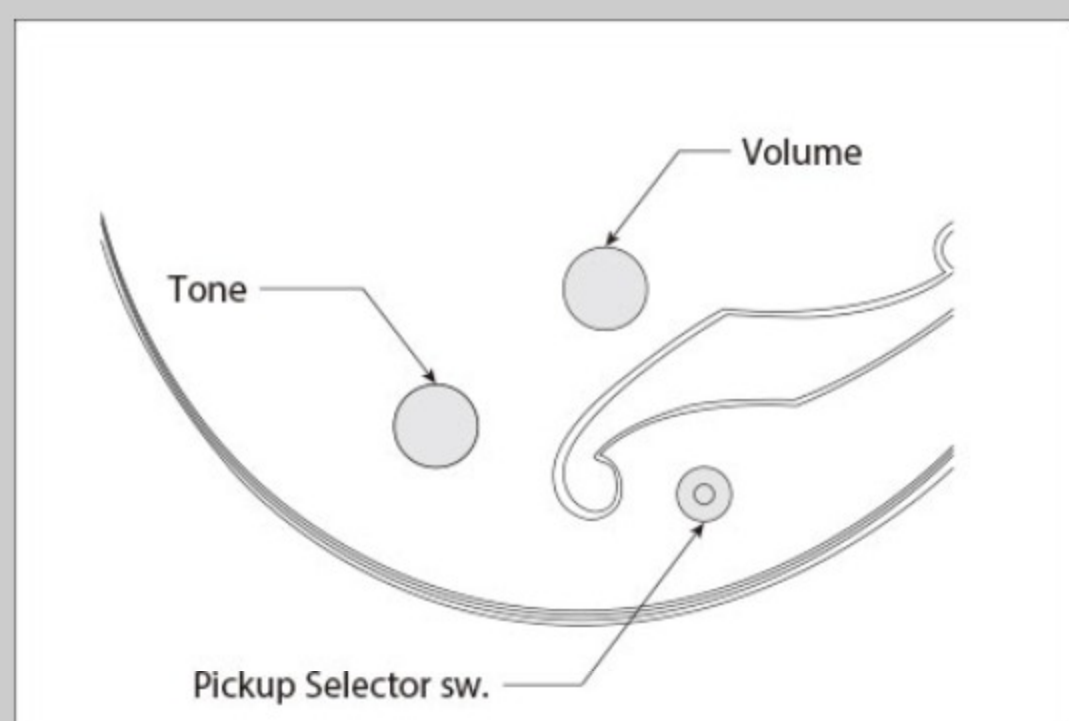

AFB200

TKS : Transparent Black Sunburst

COLOR VARIATION :

SHARE :  

SPEC

SPEC

neck type	AFB4 / 3pc Nyatoh/Maple / set-in neck
top/back/body	Linden top / Linden back / Linden sides
fretboard	Bound Walnut fretboard / White dot inlay
fret	Medium frets
number of frets	22
bridge	ART-1 wooden bridge
string space	19mm
tailpiece	FBT40 tailpiece
neck pickup	Classic Elite Bass neck pickup (Passive)
bridge pickup	Classic Elite Bass bridge pickup (Passive)
factory tuning	1G,2D,3A,4E
string gauge	.050/.070/.085/.105
hardware color	Chrome

NECK DIMENSIONS

Scale :	770mm/30.3"
a : Width	42mm at NUT
b : Width	61mm at 22F
c : Thickness	21.5mm at 1F
d : Thickness	24mm at 9F
Radius :	400mmR

CONTROLS

OTHERS

Recommended Case	AFB100C
------------------	---------