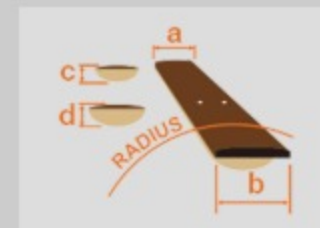

AFB200

TKS : Transparent Black Sunburst

COLOR VARIATION :

SHARE :  

SPEC

SPEC

neck type	AFB4 / 3pc Nyatoh/Maple / set-in neck
top/back/body	Linden top / Linden back / Linden sides
fretboard	Bound Walnut fretboard / White dot inlay
fret	Medium frets
number of frets	22
bridge	ART-1 wooden bridge
string space	19mm
tailpiece	FBT40 tailpiece
neck pickup	Classic Elite Bass neck pickup (Passive)
bridge pickup	Classic Elite Bass bridge pickup (Passive)
factory tuning	1G,2D,3A,4E
string gauge	.050/.070/.085/.105
hardware color	Chrome

NECK DIMENSIONS

Scale :	770mm/30.3"
a : Width	42mm at NUT
b : Width	61mm at 22F
c : Thickness	21.5mm at 1F
d : Thickness	24mm at 9F
Radius :	400mmR

CONTROLS

OTHERS

Recommended Case	AFB100C
------------------	---------