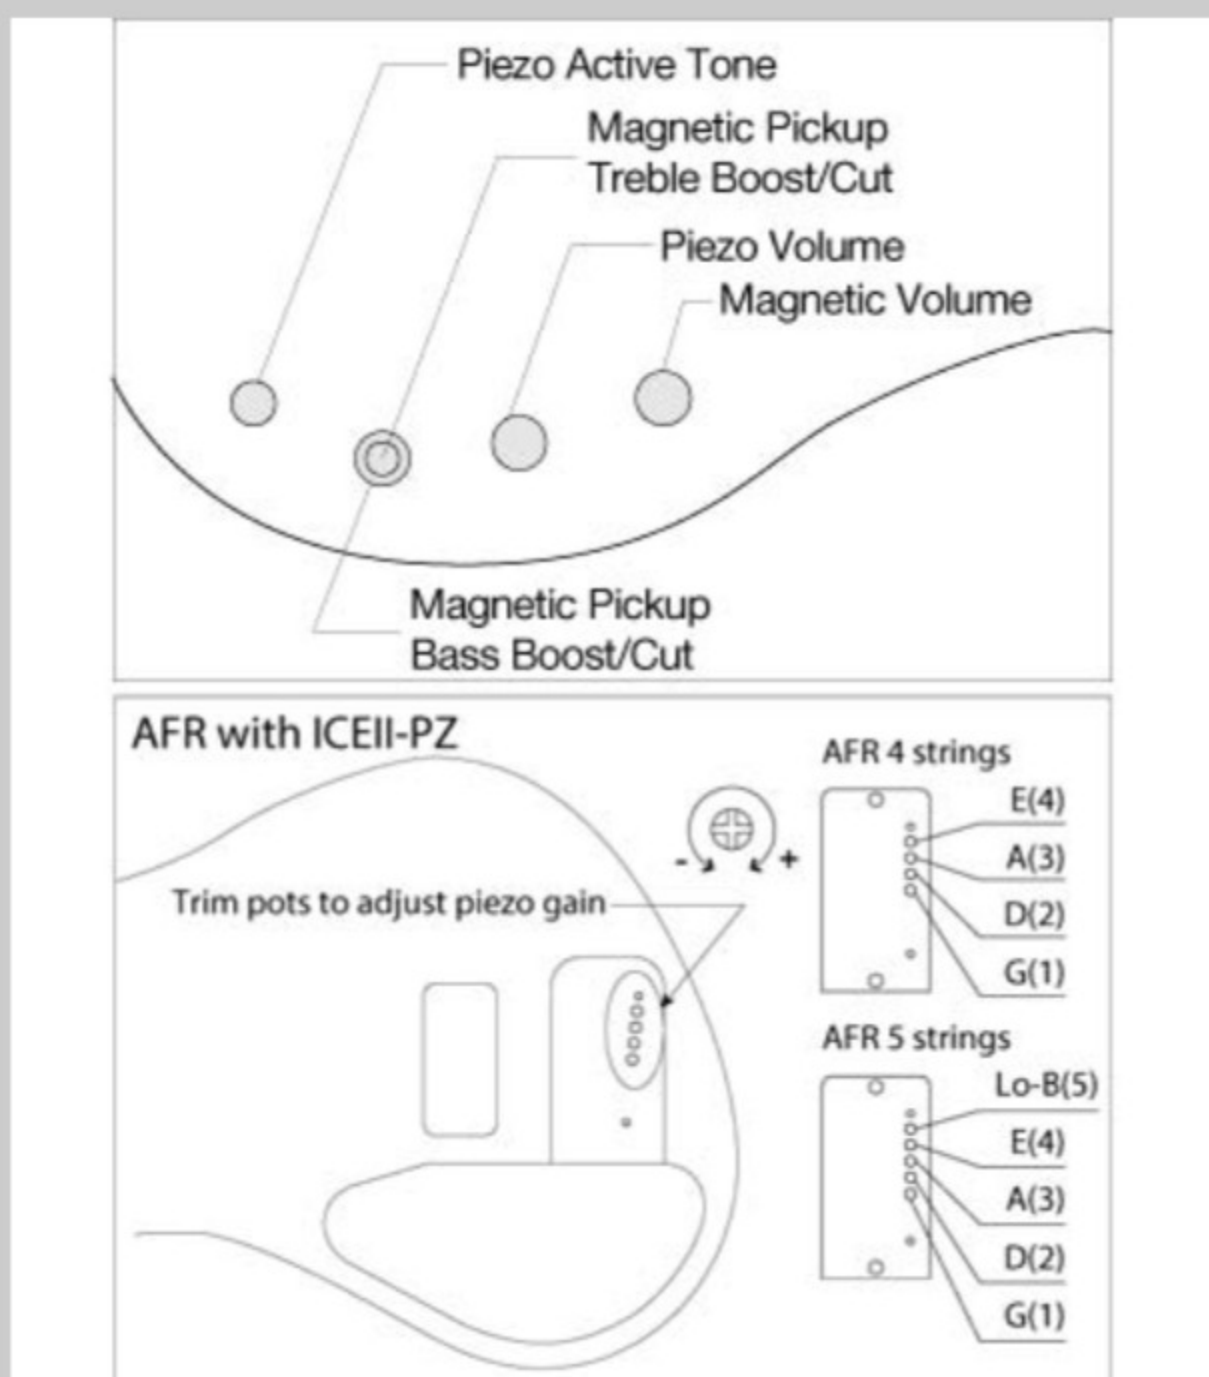

AFR4FMP 01

NTF : Natural Flat

COLOR VARIATION :

SHARE :  

SPEC

SPEC

neck type	AFR4 / 3pc Maple / Half-Through-Neck w/Graphite reinforcement rods
top/back/body	Flamed Maple/Walnut top / Maple body
fretboard	Ebony fretboard / Abalone off-set dot on 12th fret inlay
fret	Medium frets / Premium fret edge treatment
number of frets	24
bridge	AeroSilk MR5 bridge
string space	19mm
middle pickup	Bartolini® X44JX middle pickup
equaliser	Ibanez 2-band EQ w/Piezo active tone control
factory tuning	1G,2D,3A,4E
strings	D'Addario® EXL165
string gauge	.045/.065/.085/.105
nut	Plastic
hardware color	Black matte

NECK DIMENSIONS

Scale :	864mm/34"
a : Width	40mm at NUT
b : Width	60mm at 24F
c : Thickness	20mm at 1F
d : Thickness	22mm at 12F
Radius :	305mmR

CONTROLS

OTHERS

Soft case included