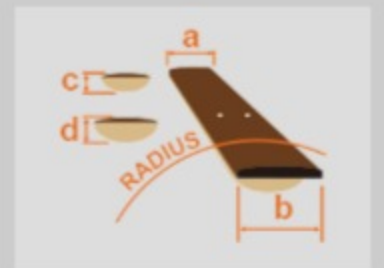

AFR4FMP 01

NTF : Natural Flat

COLOR VARIATION :

SHARE :  

SPEC

SPEC

neck type	AFR4 / 3pc Maple / Half-Through-Neck w/Graphite reinforcement rods
top/back/body	Flamed Maple/Walnut top / Maple body
fretboard	Ebony fretboard / Abalone off-set dot on 12th fret inlay
fret	Medium frets / Premium fret edge treatment
number of frets	24
bridge	AeroSilk MR5 bridge
string space	19mm
middle pickup	Bartolini® X44JX middle pickup
equaliser	Ibanez 2-band EQ w/Piezo active tone control
factory tuning	1G,2D,3A,4E
strings	D'Addario® EXL165
string gauge	.045/.065/.085/.105
nut	Plastic
hardware color	Black matte

NECK DIMENSIONS

Scale :	864mm/34"
a : Width	40mm at NUT
b : Width	60mm at 24F
c : Thickness	20mm at 1F
d : Thickness	22mm at 12F
Radius :	305mmR

CONTROLS

OTHERS

Soft case included