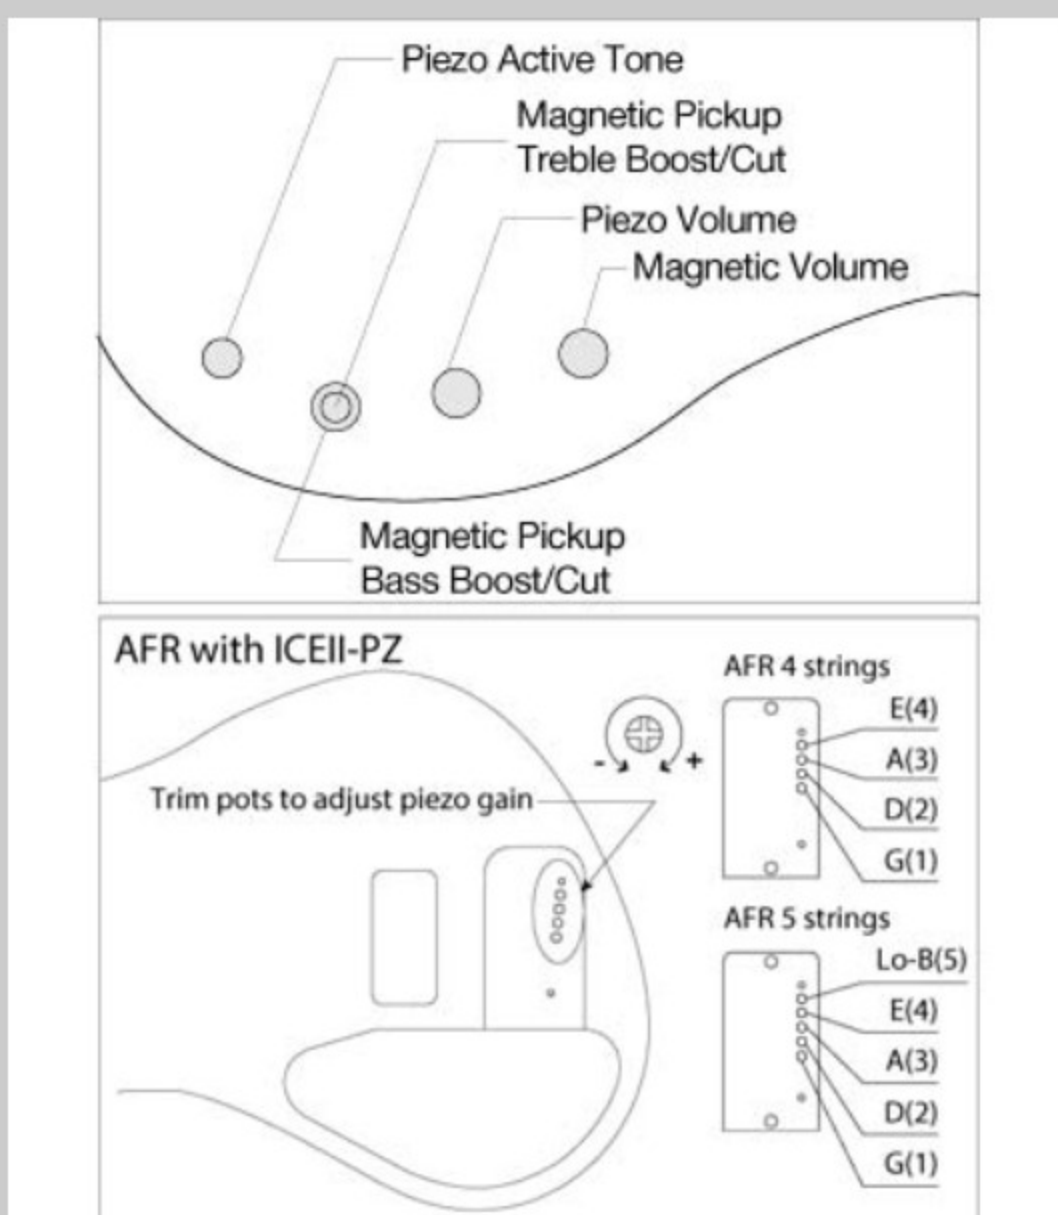

AFR4PBP

DTF : Deep Twilight Flat

COLOR VARIATION :

SHARE :  

SPEC

SPEC

neck type	AFR4 / 3pc Maple neck w/Graphite reinforcement rods / Half-Through-Neck
top/back/body	Poplar Burl/Walnut top / Maple body
fretboard	Ebony fretboard / Abalone off-set dot inlay on 12th fret
fret	Medium frets / Premium fret edge treatment
number of frets	24
bridge	AeroSilk MR5 bridge
string space	19mm
middle pickup	Bartolini® X44JX middle pickup (Passive)
equaliser	Ibanez 2-band EQ w/Piezo active tone control
factory tuning	1G,2D,3A,4E
strings	D'Addario® EXL165
string gauge	.045/.065/.085/.105
hardware color	Black

NECK DIMENSIONS

Scale :	864mm/34"
a : Width	40mm at NUT
b : Width	60mm at 24F
c : Thickness	20mm at 1F
d : Thickness	22mm at 12F
Radius :	305mmR

CONTROLS

OTHERS

Hardshell case included