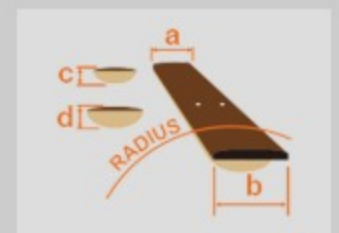

AFR4PBP

DTF : Deep Twilight Flat

COLOR VARIATION :

SHARE :  

SPEC

SPEC

neck type	AFR4 / 3pc Maple neck w/Graphite reinforcement rods / Half-Through-Neck
top/back/body	Poplar Burl/Walnut top / Maple body
fretboard	Ebony fretboard / Abalone off-set dot inlay on 12th fret
fret	Medium frets / Premium fret edge treatment
number of frets	24
bridge	AeroSilk MR5 bridge
string space	19mm
middle pickup	Bartolini® X44JX middle pickup (Passive)
equaliser	Ibanez 2-band EQ w/Piezo active tone control
factory tuning	1G,2D,3A,4E
strings	D'Addario® EXL165
string gauge	.045/.065/.085/.105
hardware color	Black

NECK DIMENSIONS

Scale :	864mm/34"
a : Width	40mm at NUT
b : Width	60mm at 24F
c : Thickness	20mm at 1F
d : Thickness	22mm at 12F
Radius :	305mmR

CONTROLS

OTHERS

Hardshell case included