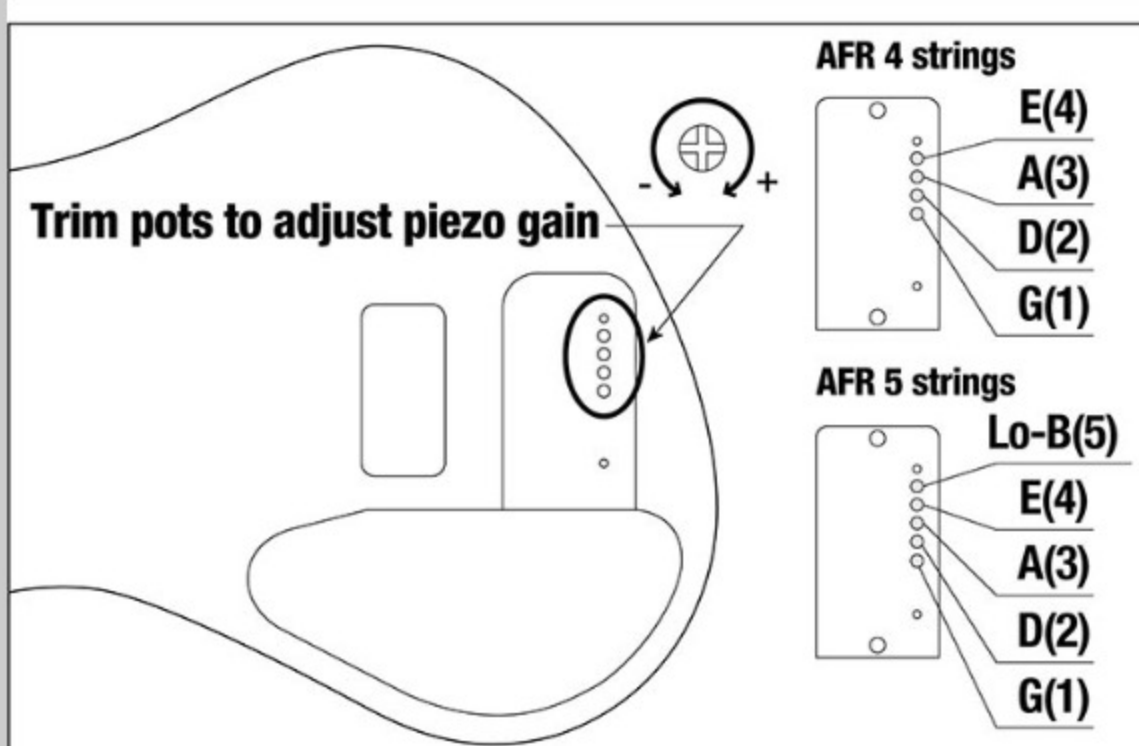

AFR4PBP

COLOR VARIATION : 
DTF : Deep Twilight Flat

SHARE :  

SPEC

SPECS

neck type	AFR4 / 3pc Maple neck w/Graphite reinforcement rods / Half-Through-Neck
top/back/body	Poplar Burl/Walnut top / Maple body
fretboard	Ebony fretboard / Abalone off-set dot inlay on 12th fret
fret	Medium frets / Premium fret edge treatment
number of frets	24
bridge	AeroSilk MR5 bridge
string space	19mm
middle pickup	Bartolini® X44JX middle pickup (Passive)
equaliser	Ibanez 2-band EQ w/Piezo active tone control
factory tuning	1G,2D,3A,4E
strings	D'Addario® EXL165
string gauge	.045/.065/.085/.105
hardware color	Black

NECK DIMENSIONS

Scale :	864mm/34"
a : Width	40mm at NUT
b : Width	60mm at 24F
c : Thickness	20mm at 1F
d : Thickness	22mm at 12F
Radius :	305mmR

DESCRIPTION +

CONTROLS

DESCRIPTION

+

OTHER FEATURES

Hardshell case included