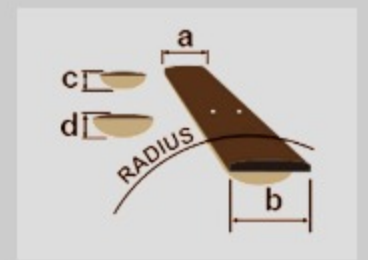

AFR4PBP

COLOR VARIATION : 
DTF : Deep Twilight Flat

SHARE :  

SPEC

SPECS

neck type	AFR4 / 3pc Maple neck w/Graphite reinforcement rods / Half-Through-Neck
top/back/body	Poplar Burl/Walnut top / Maple body
fretboard	Ebony fretboard / Abalone off-set dot inlay on 12th fret
fret	Medium frets / Premium fret edge treatment
number of frets	24
bridge	AeroSilk MR5 bridge
string space	19mm
middle pickup	Bartolini® X44JX middle pickup (Passive)
equaliser	Ibanez 2-band EQ w/Piezo active tone control
factory tuning	1G,2D,3A,4E
strings	D'Addario® EXL165
string gauge	.045/.065/.085/.105
hardware color	Black

NECK DIMENSIONS

Scale :	864mm/34"
a : Width	40mm at NUT
b : Width	60mm at 24F
c : Thickness	20mm at 1F
d : Thickness	22mm at 12F
Radius :	305mmR

DESCRIPTION +

CONTROLS

DESCRIPTION

+

OTHER FEATURES

Hardshell case included