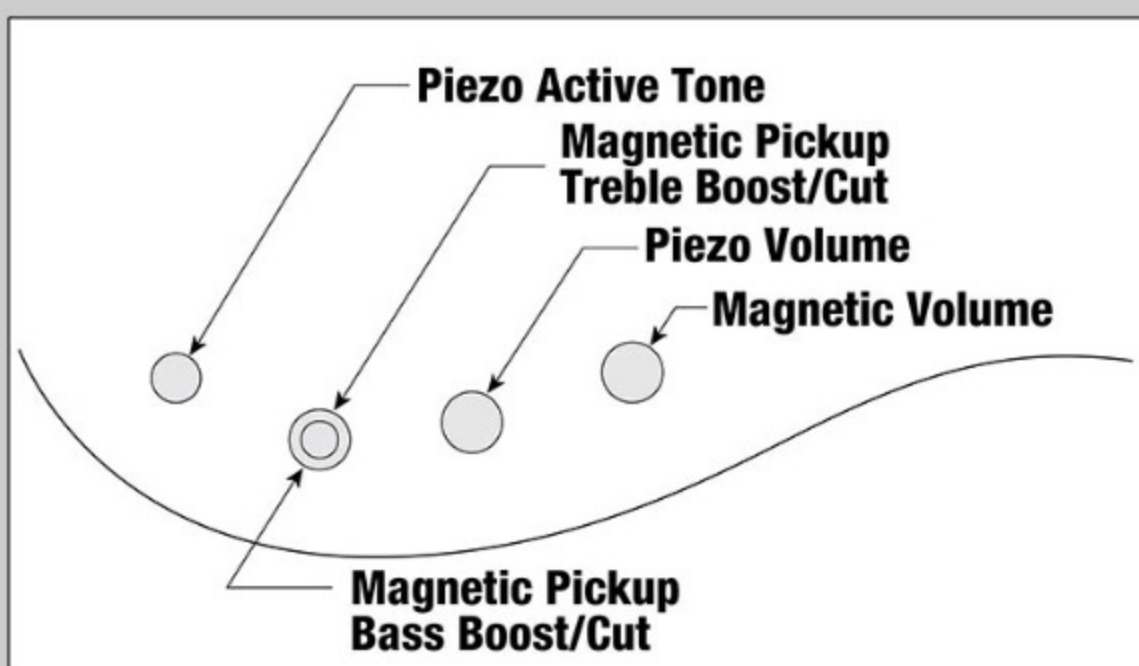

AFR4PBP

COLOR VARIATION : 
DTF : Deep Twilight Flat

SHARE :  

SPEC

SPECS

neck type	AFR4 / 3pc Maple neck w/Graphite reinforcement rods / Half-Through-Neck
top/back/body	Poplar Burl/Walnut top / Maple body
fretboard	Ebony fretboard / Abalone off-set dot inlay on 12th fret
fret	Medium frets / Premium fret edge treatment
number of frets	24
bridge	AeroSilk MR5 bridge
string space	19mm
middle pickup	Bartolini® X44JX middle pickup (Passive)
equaliser	Ibanez 2-band EQ w/Piezo active tone control
factory tuning	1G,2D,3A,4E
strings	D'Addario® EXL165
string gauge	.045/.065/.085/.105
hardware color	Black

NECK DIMENSIONS

Scale :	864mm/34"
a : Width	40mm at NUT
b : Width	60mm at 24F
c : Thickness	20mm at 1F
d : Thickness	22mm at 12F
Radius :	305mmR

DESCRIPTION +

CONTROLS

DESCRIPTION

+

OTHER FEATURES

Hardshell case included