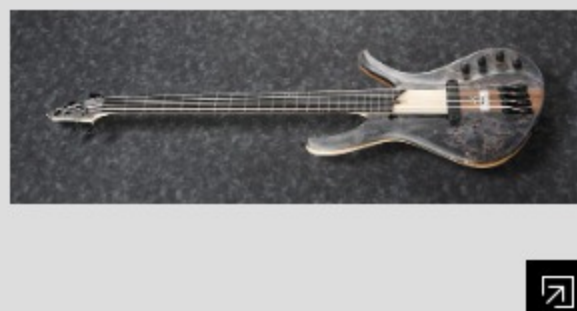

AFR4PBP

COLOR VARIATION : 
DTF : Deep Twilight Flat

SHARE :  

SPEC

SPECS

neck type	AFR4 / 3pc Maple neck w/Graphite reinforcement rods / Half-Through-Neck
top/back/body	Poplar Burl/Walnut top / Maple body
fretboard	Ebony fretboard / Abalone off-set dot inlay on 12th fret
fret	Medium frets / Premium fret edge treatment
number of frets	24
bridge	AeroSilk MR5 bridge
string space	19mm
middle pickup	Bartolini® X44JX middle pickup (Passive)
equaliser	Ibanez 2-band EQ w/Piezo active tone control
factory tuning	1G,2D,3A,4E
strings	D'Addario® EXL165
string gauge	.045/.065/.085/.105
hardware color	Black

NECK DIMENSIONS

Scale :	864mm/34"
a : Width	40mm at NUT
b : Width	60mm at 24F
c : Thickness	20mm at 1F
d : Thickness	22mm at 12F
Radius :	305mmR

DESCRIPTION +

CONTROLS

DESCRIPTION

+

OTHER FEATURES

Hardshell case included