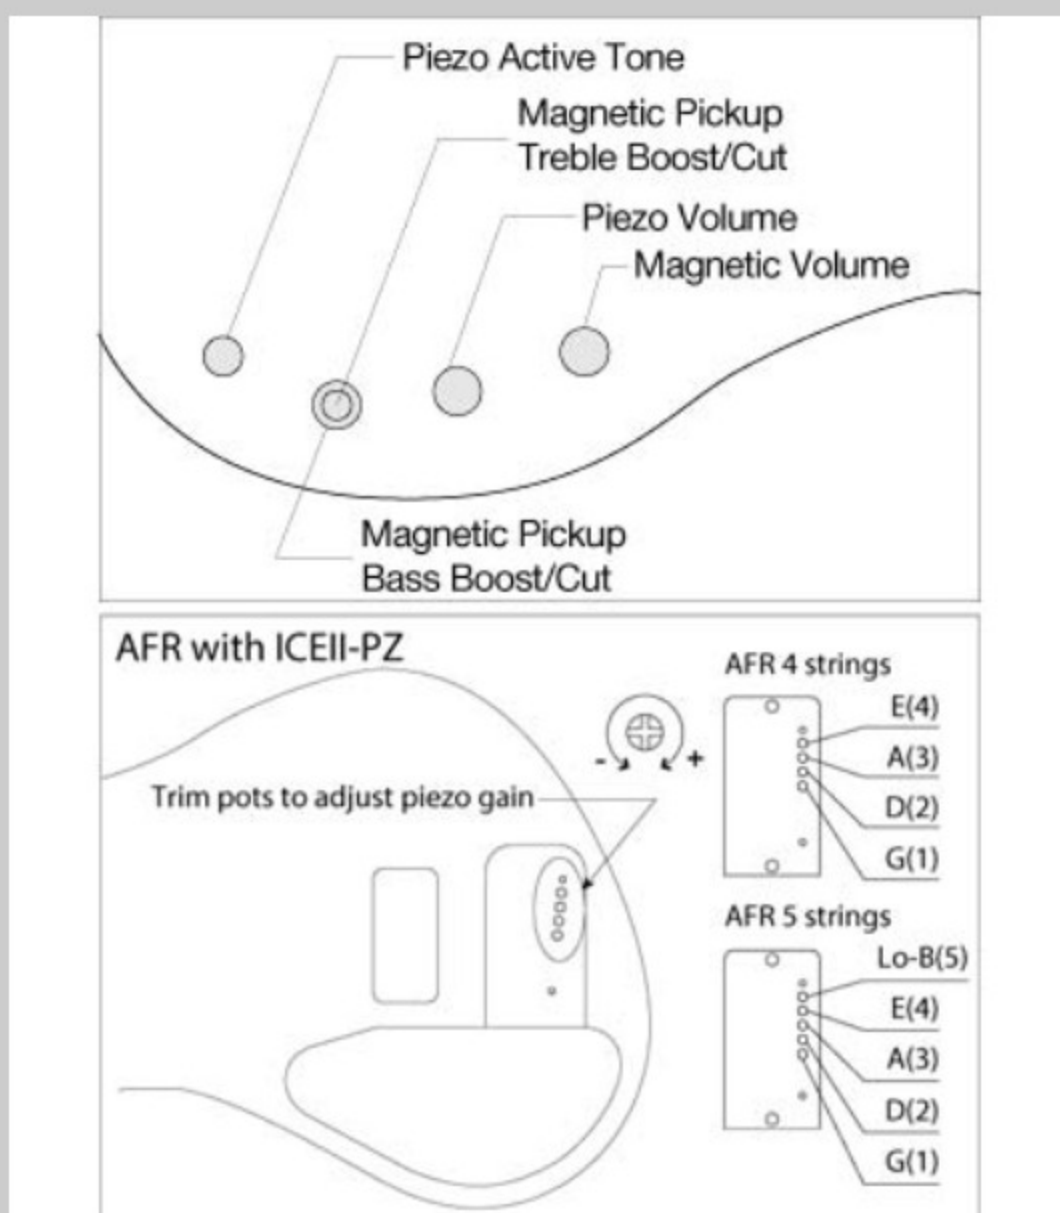

AFR4WAP

NTF : Natural Flat

COLOR VARIATION :

SHARE : [f](#) [t](#)

SPEC

SPEC

neck type	AFR4 / 3pc Maple / Half-Through-Neck w/Graphite reinforcement rods
top/back/body	Walnut body
fretboard	Ebony fretboard / Abalone off-set dot on 12th fret inlay
fret	Medium frets / Premium fret edge treatment
number of frets	24
bridge	AeroSilk MR5 bridge
string space	19mm
middle pickup	Bartolini® X44JX middle pickup
equaliser	Ibanez 2-band EQ w/Piezo active tone control
factory tuning	1G,2D,3A,4E
strings	D'Addario® EXL165
string gauge	.045/.065/.085/.105
nut	Plastic
hardware color	Black

NECK DIMENSIONS

Scale :	864mm/34"
a : Width	40mm at NUT
b : Width	60mm at 24F
c : Thickness	20mm at 1F
d : Thickness	22mm at 12F
Radius :	305mmR

CONTROLS

OTHERS

Hardshell case included