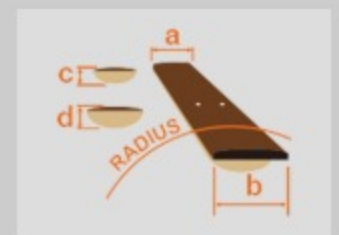

AFR4WAP

NTF : Natural Flat

COLOR VARIATION :

SHARE : [f](#) [t](#)

SPEC

SPEC

neck type	AFR4 / 3pc Maple / Half-Through-Neck w/Graphite reinforcement rods
top/back/body	Walnut body
fretboard	Ebony fretboard / Abalone off-set dot on 12th fret inlay
fret	Medium frets / Premium fret edge treatment
number of frets	24
bridge	AeroSilk MR5 bridge
string space	19mm
middle pickup	Bartolini® X44JX middle pickup
equaliser	Ibanez 2-band EQ w/Piezo active tone control
factory tuning	1G,2D,3A,4E
strings	D'Addario® EXL165
string gauge	.045/.065/.085/.105
nut	Plastic
hardware color	Black

NECK DIMENSIONS

Scale :	864mm/34"
a : Width	40mm at NUT
b : Width	60mm at 24F
c : Thickness	20mm at 1F
d : Thickness	22mm at 12F
Radius :	305mmR

CONTROLS

OTHERS

Hardshell case included