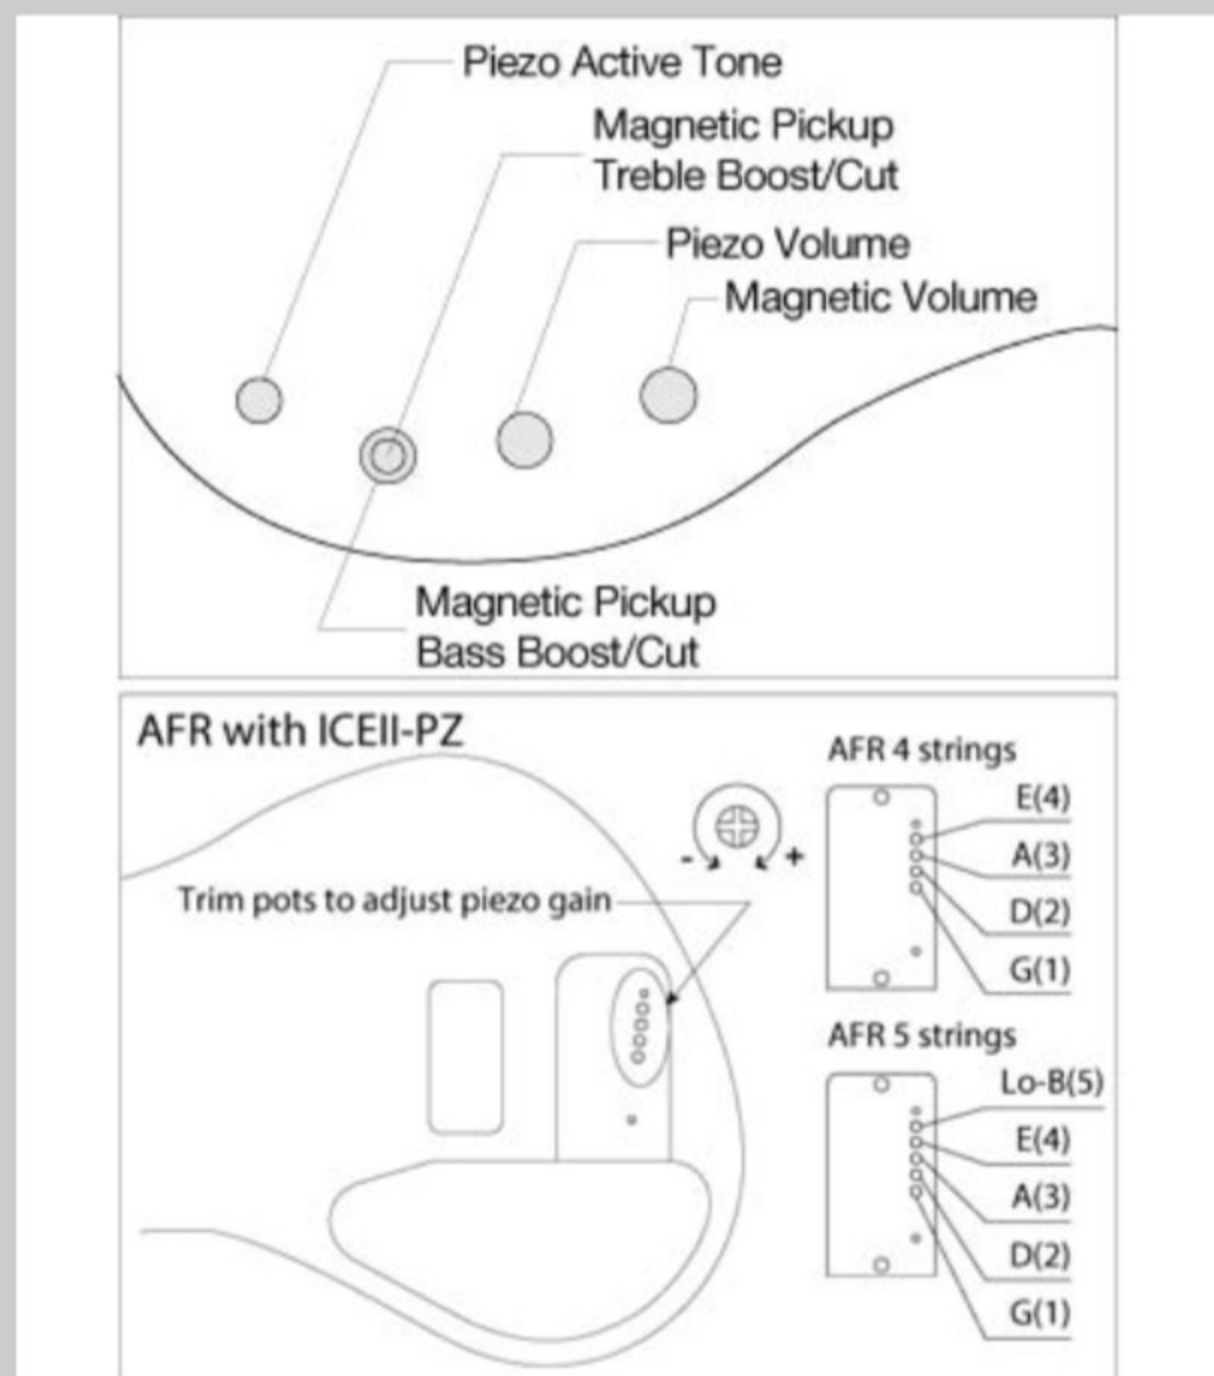

AFR5FMP 01

NTF : Natural Flat

COLOR VARIATION :

SHARE : [f](#) [t](#)

SPEC

SPEC

neck type	AFR5 / 3pc Maple / Half-Through-Neck w/Graphite reinforcement rods
top/back/body	Flamed Maple/Walnut top / Maple body
fretboard	Ebony fretboard / Abalone off-set dot on 12th fret inlay
fret	Medium frets / Premium fret edge treatment
number of frets	24
bridge	AeroSilk MRS5 bridge
string space	19mm
middle pickup	Bartolini® X55JX middle pickup
equaliser	Ibanez 2-band EQ w/Piezo active tone control
factory tuning	1G,2D,3A,4E,5B
strings	D'Addario® EXL165 + .130
string gauge	.045/.065/.085/.105/.130
nut	Plastic
hardware color	Black matte

NECK DIMENSIONS

Scale :	864mm/34"
a : Width	48mm at NUT
b : Width	78mm at 24F
c : Thickness	20mm at 1F
d : Thickness	22mm at 12F
Radius :	400mmR

CONTROLS

OTHERS

Soft case included