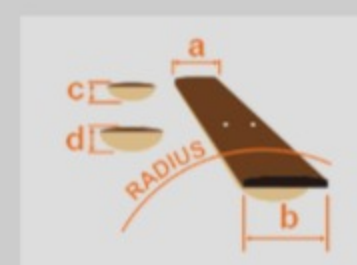

AFR5FMP 01

NTF : Natural Flat

COLOR VARIATION :

SHARE : [f](#) [t](#)

SPEC

SPEC

neck type	AFR5 / 3pc Maple / Half-Through-Neck w/Graphite reinforcement rods
top/back/body	Flamed Maple/Walnut top / Maple body
fretboard	Ebony fretboard / Abalone off-set dot on 12th fret inlay
fret	Medium frets / Premium fret edge treatment
number of frets	24
bridge	AeroSilk MRS5 bridge
string space	19mm
middle pickup	Bartolini® X55JX middle pickup
equaliser	Ibanez 2-band EQ w/Piezo active tone control
factory tuning	1G,2D,3A,4E,5B
strings	D'Addario® EXL165 + .130
string gauge	.045/.065/.085/.105/.130
nut	Plastic
hardware color	Black matte

NECK DIMENSIONS

Scale :	864mm/34"
a : Width	48mm at NUT
b : Width	78mm at 24F
c : Thickness	20mm at 1F
d : Thickness	22mm at 12F
Radius :	400mmR

CONTROLS

OTHERS

Soft case included