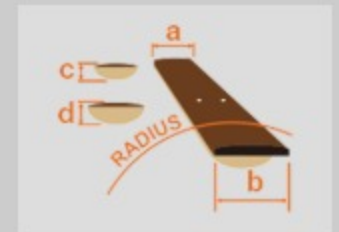

AFR5PBP

DTF : Deep Twilight Flat

COLOR VARIATION :

SHARE :

SPEC

SPEC

neck type	AFR5 / 3pc Maple neck w/Graphite reinforcement rods / Half-Through-Neck
top/back/body	Poplar Burl/Walnut top / Maple body
fretboard	Ebony fretboard / Abalone off-set dot inlay on 12th fret
fret	Medium frets / Premium fret edge treatment
number of frets	24
bridge	AeroSilk MR5 bridge
string space	19mm
middle pickup	Bartolini® X55JX middle pickup (Passive)
equaliser	Ibanez 2-band EQ w/Piezo active tone control
factory tuning	1G,2D,3A,4E,5B
strings	D'Addario® EXL165 + .130
string gauge	.045/.065/.085/.105/.130
hardware color	Black

NECK DIMENSIONS

Scale :	864mm/34"
a : Width	48mm at NUT
b : Width	78mm at 24F
c : Thickness	20mm at 1F
d : Thickness	22mm at 12F
Radius :	400mmR

CONTROLS

OTHERS

Hardshell case included