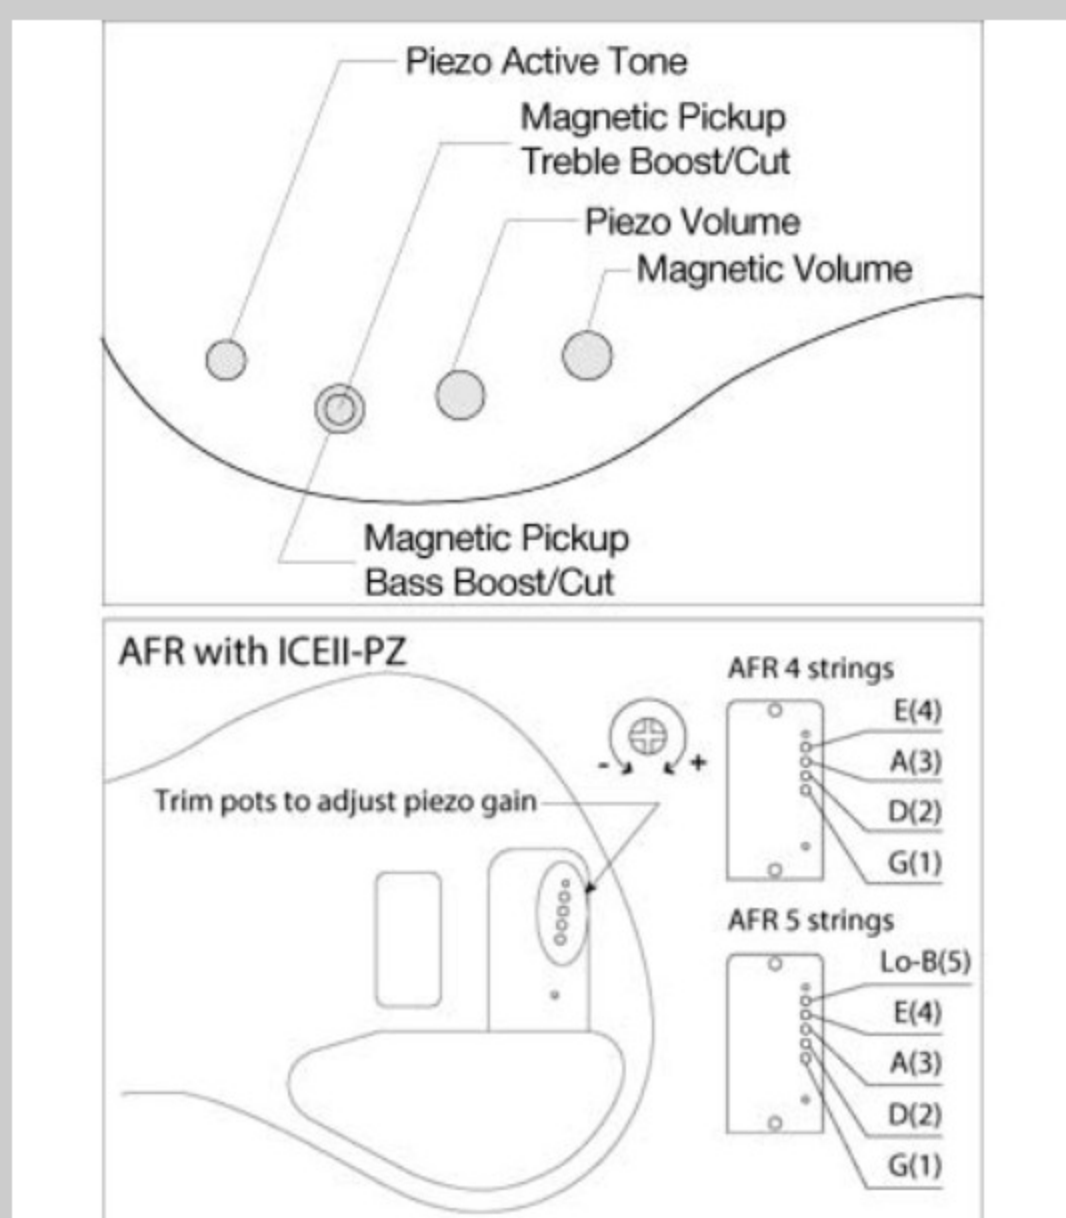

AFR5PBP

DTF : Deep Twilight Flat

COLOR VARIATION :

SHARE :

SPEC

SPEC

neck type	AFR5 / 3pc Maple neck w/Graphite reinforcement rods / Half-Through-Neck
top/back/body	Poplar Burl/Walnut top / Maple body
fretboard	Ebony fretboard / Abalone off-set dot inlay on 12th fret
fret	Medium frets / Premium fret edge treatment
number of frets	24
bridge	AeroSilk MR5 bridge
string space	19mm
middle pickup	Bartolini® X55JX middle pickup (Passive)
equaliser	Ibanez 2-band EQ w/Piezo active tone control
factory tuning	1G,2D,3A,4E,5B
strings	D'Addario® EXL165 + .130
string gauge	.045/.065/.085/.105/.130
hardware color	Black

NECK DIMENSIONS

Scale :	864mm/34"
a : Width	48mm at NUT
b : Width	78mm at 24F
c : Thickness	20mm at 1F
d : Thickness	22mm at 12F
Radius :	400mmR

CONTROLS

OTHERS

Hardshell case included