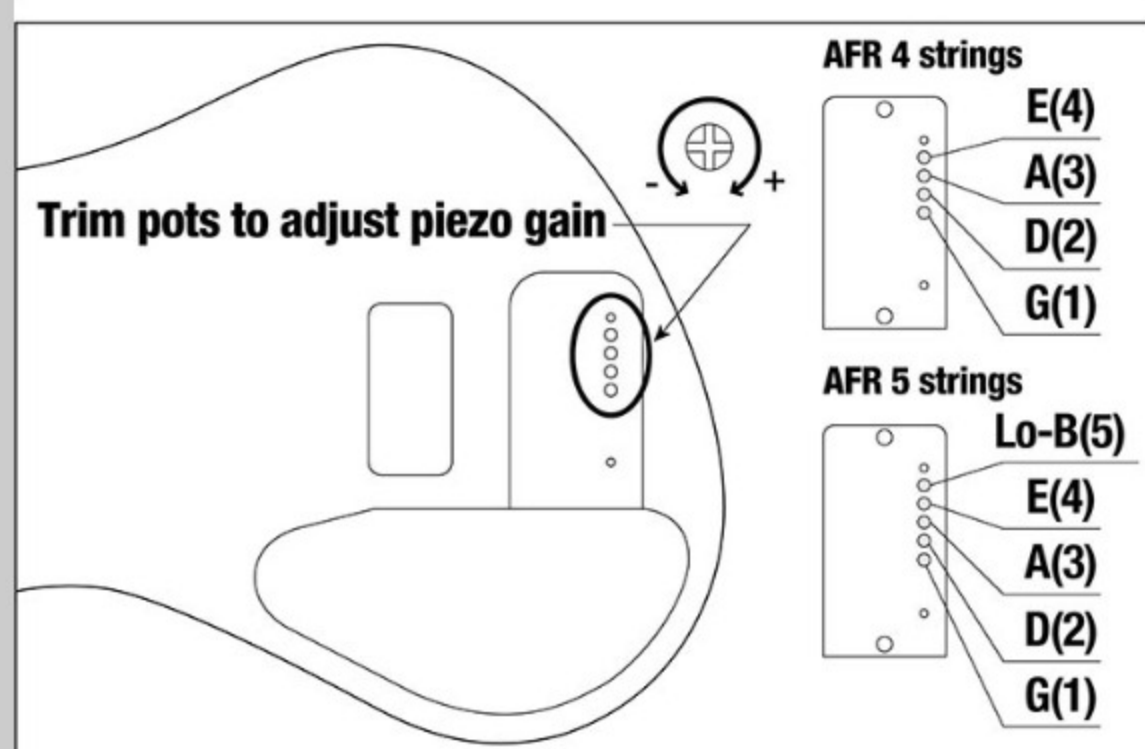

### SPECS

neck type	AFR5 / 3pc Maple neck w/Graphite reinforcement rods / Half-Through-Neck
top/back/body	Poplar Burl/Walnut top / Maple body
fretboard	Ebony fretboard / Abalone off-set dot inlay on 12th fret
fret	Medium frets / Premium fret edge treatment
number of frets	24
bridge	AeroSilk MR5 bridge
string space	19mm
middle pickup	Bartolini® X55JX middle pickup (Passive)
equaliser	Ibanez 2-band EQ w/Piezo active tone control
factory tuning	1G,2D,3A,4E,5B
strings	D'Addario® EXL165 + .130
string gauge	.045/.065/.085/.105/.130
hardware color	Black

### NECK DIMENSIONS

Scale :	864mm/34"
a : Width	48mm at NUT
b : Width	78mm at 24F
c : Thickness	20mm at 1F
d : Thickness	22mm at 12F
Radius :	400mmR

DESCRIPTION +

### CONTROLS

DESCRIPTION

+