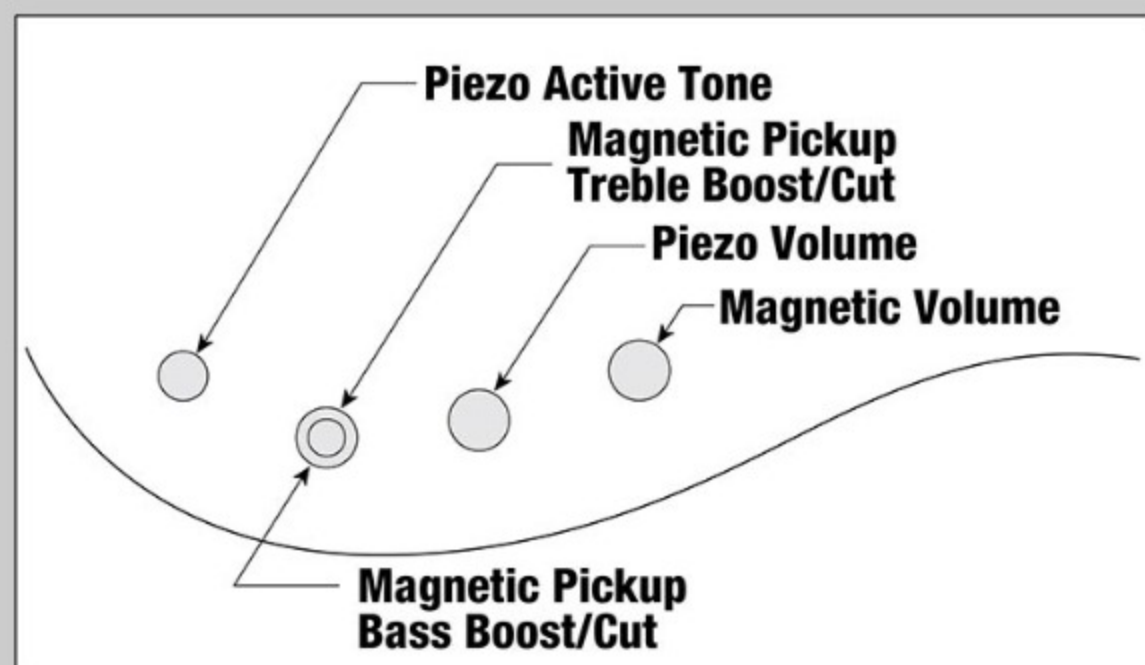

### SPECS

neck type	AFR5 / 3pc Maple neck w/Graphite reinforcement rods / Half-Through-Neck
top/back/body	Poplar Burl/Walnut top / Maple body
fretboard	Ebony fretboard / Abalone off-set dot inlay on 12th fret
fret	Medium frets / Premium fret edge treatment
number of frets	24
bridge	AeroSilk MR5 bridge
string space	19mm
middle pickup	Bartolini® X55JX middle pickup (Passive)
equaliser	Ibanez 2-band EQ w/Piezo active tone control
factory tuning	1G,2D,3A,4E,5B
strings	D'Addario® EXL165 + .130
string gauge	.045/.065/.085/.105/.130
hardware color	Black

### CONTROLS

DESCRIPTION

+