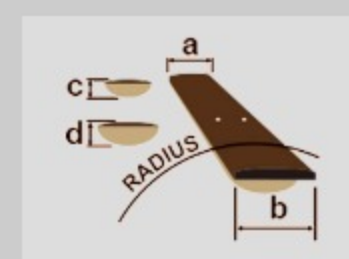

### SPECS

neck type	AFR5 / 3pc Maple neck w/Graphite reinforcement rods / Half-Through-Neck
top/back/body	Poplar Burl/Walnut top / Maple body
fretboard	Ebony fretboard / Abalone off-set dot inlay on 12th fret
fret	Medium frets / Premium fret edge treatment
number of frets	24
bridge	AeroSilk MR5 bridge
string space	19mm
middle pickup	Bartolini® X55JX middle pickup (Passive)
equaliser	Ibanez 2-band EQ w/Piezo active tone control
factory tuning	1G,2D,3A,4E,5B
strings	D'Addario® EXL165 + .130
string gauge	.045/.065/.085/.105/.130
hardware color	Black

### NECK DIMENSIONS

Scale :	864mm/34"
a : Width	48mm at NUT
b : Width	78mm at 24F
c : Thickness	20mm at 1F
d : Thickness	22mm at 12F
Radius :	400mmR

DESCRIPTION +